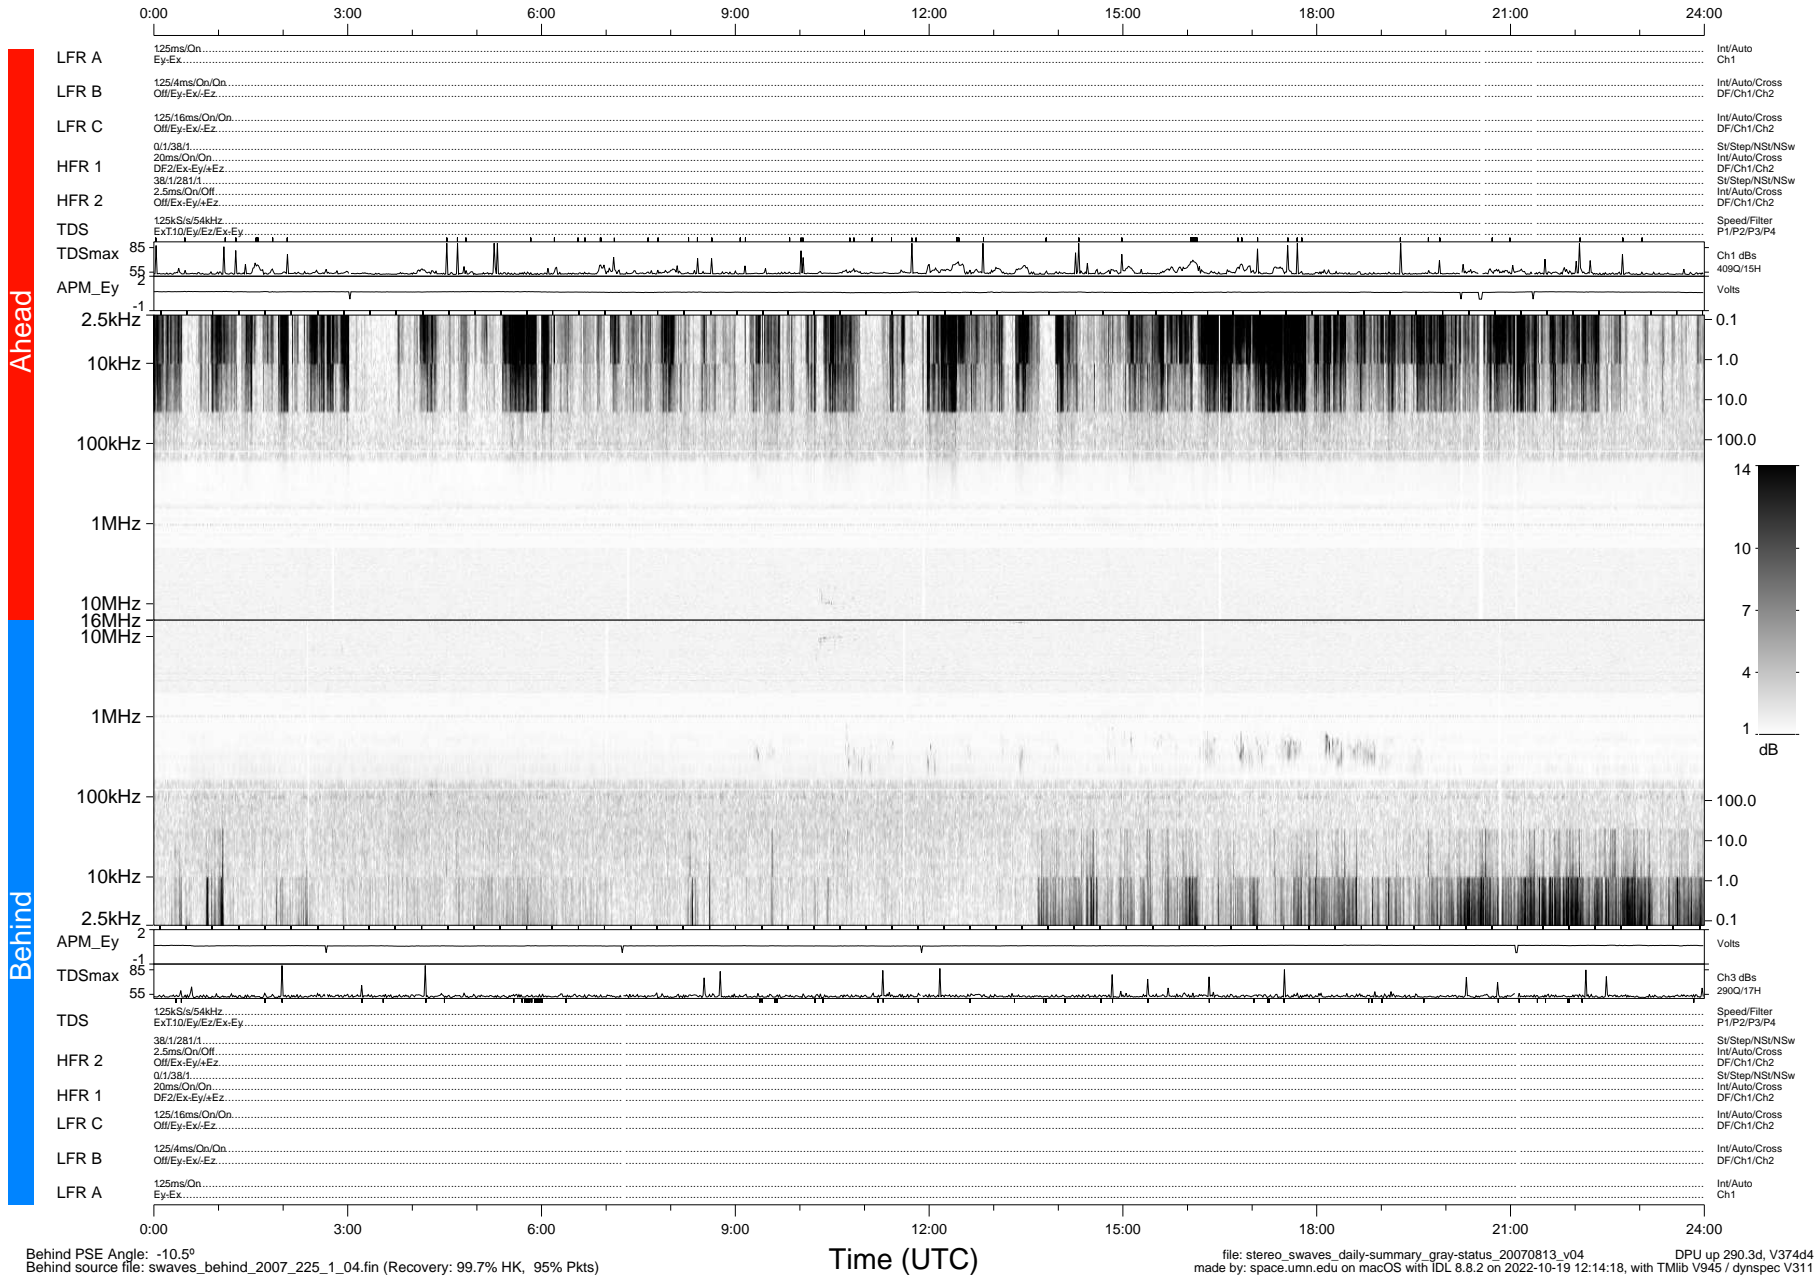

STEREO/WAVES Daily Summary - 13-Aug-2007 (DOY 225)

Ahead source file: swaves_ahead_2007_225_1_04.fin (Recovery: 99.6% HK, 113% Pkts)
Ahead PSE Angle: 14.1°

DPU up 280.2d, V374d4

Behind PSE Angle: -10.5°
Behind source file: swaves_behind_2007_225_1_04.fin (Recovery: 99.7% HK, 95% Pkts)