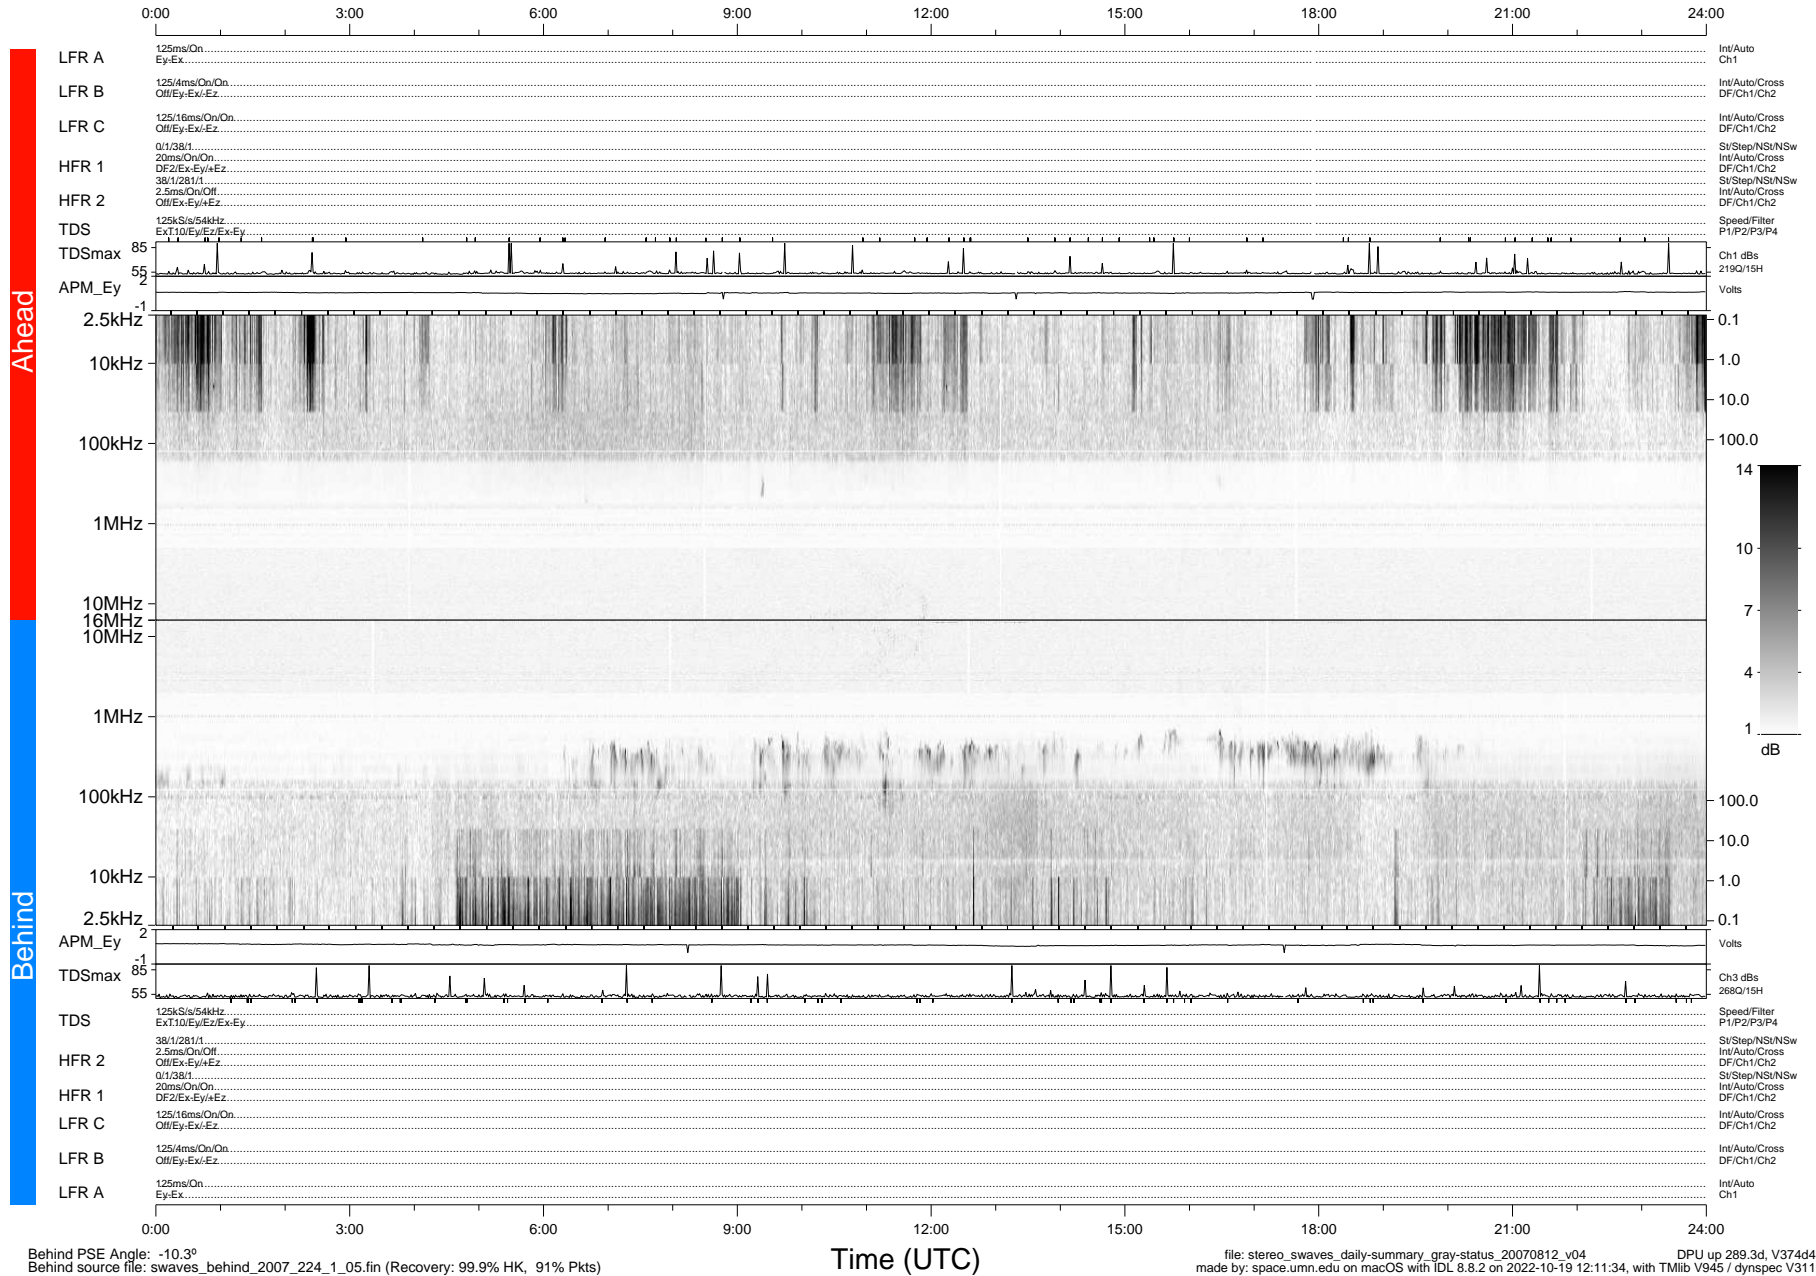

STEREO/WAVES Daily Summary - 12-Aug-2007 (DOY 224)

Ahead source file: swaves_ahead_2007_224_1_04.fin (Recovery: 99.7% HK, 84% Pkts)
Ahead PSE Angle: -14.1°

DPU up 279.2d, V374d4

Behind PSE Angle: -10.3°
Behind source file: swaves_behind_2007_224_1_05.fin (Recovery: 99.9% HK, 91% Pkts)

Time (UTC)