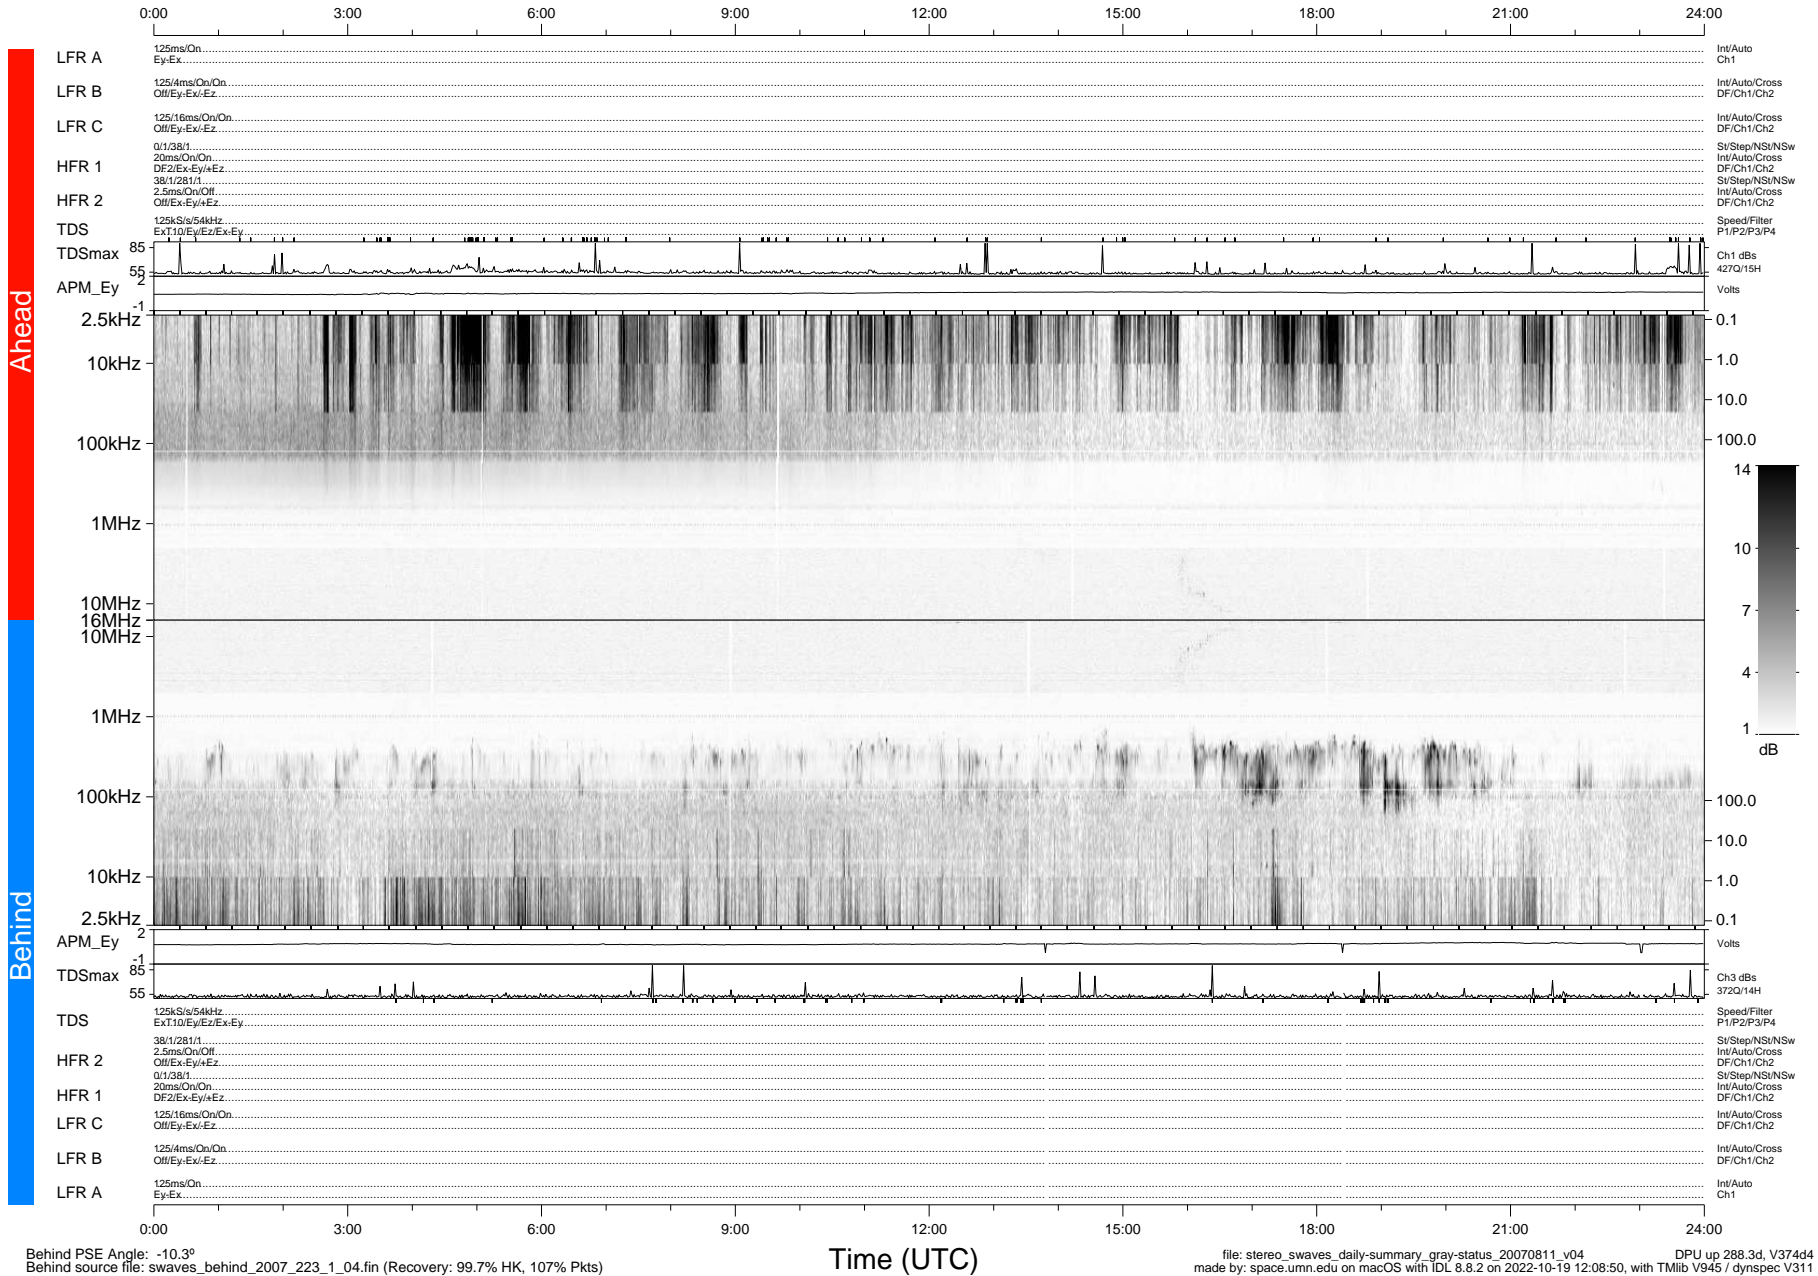

STEREO/WAVES Daily Summary - 11-Aug-2007 (DOY 223)

Ahead source file: swaves_ahead_2007_223_1_04.fin (Recovery: 100.0% HK, 115% Pkts)
Ahead PSE Angle: 13.9°

DPU up 278.2d, V374d4

Behind PSE Angle: -10.3°
Behind source file: swaves_behind_2007_223_1_04.fin (Recovery: 99.7% HK, 107% Pkts)