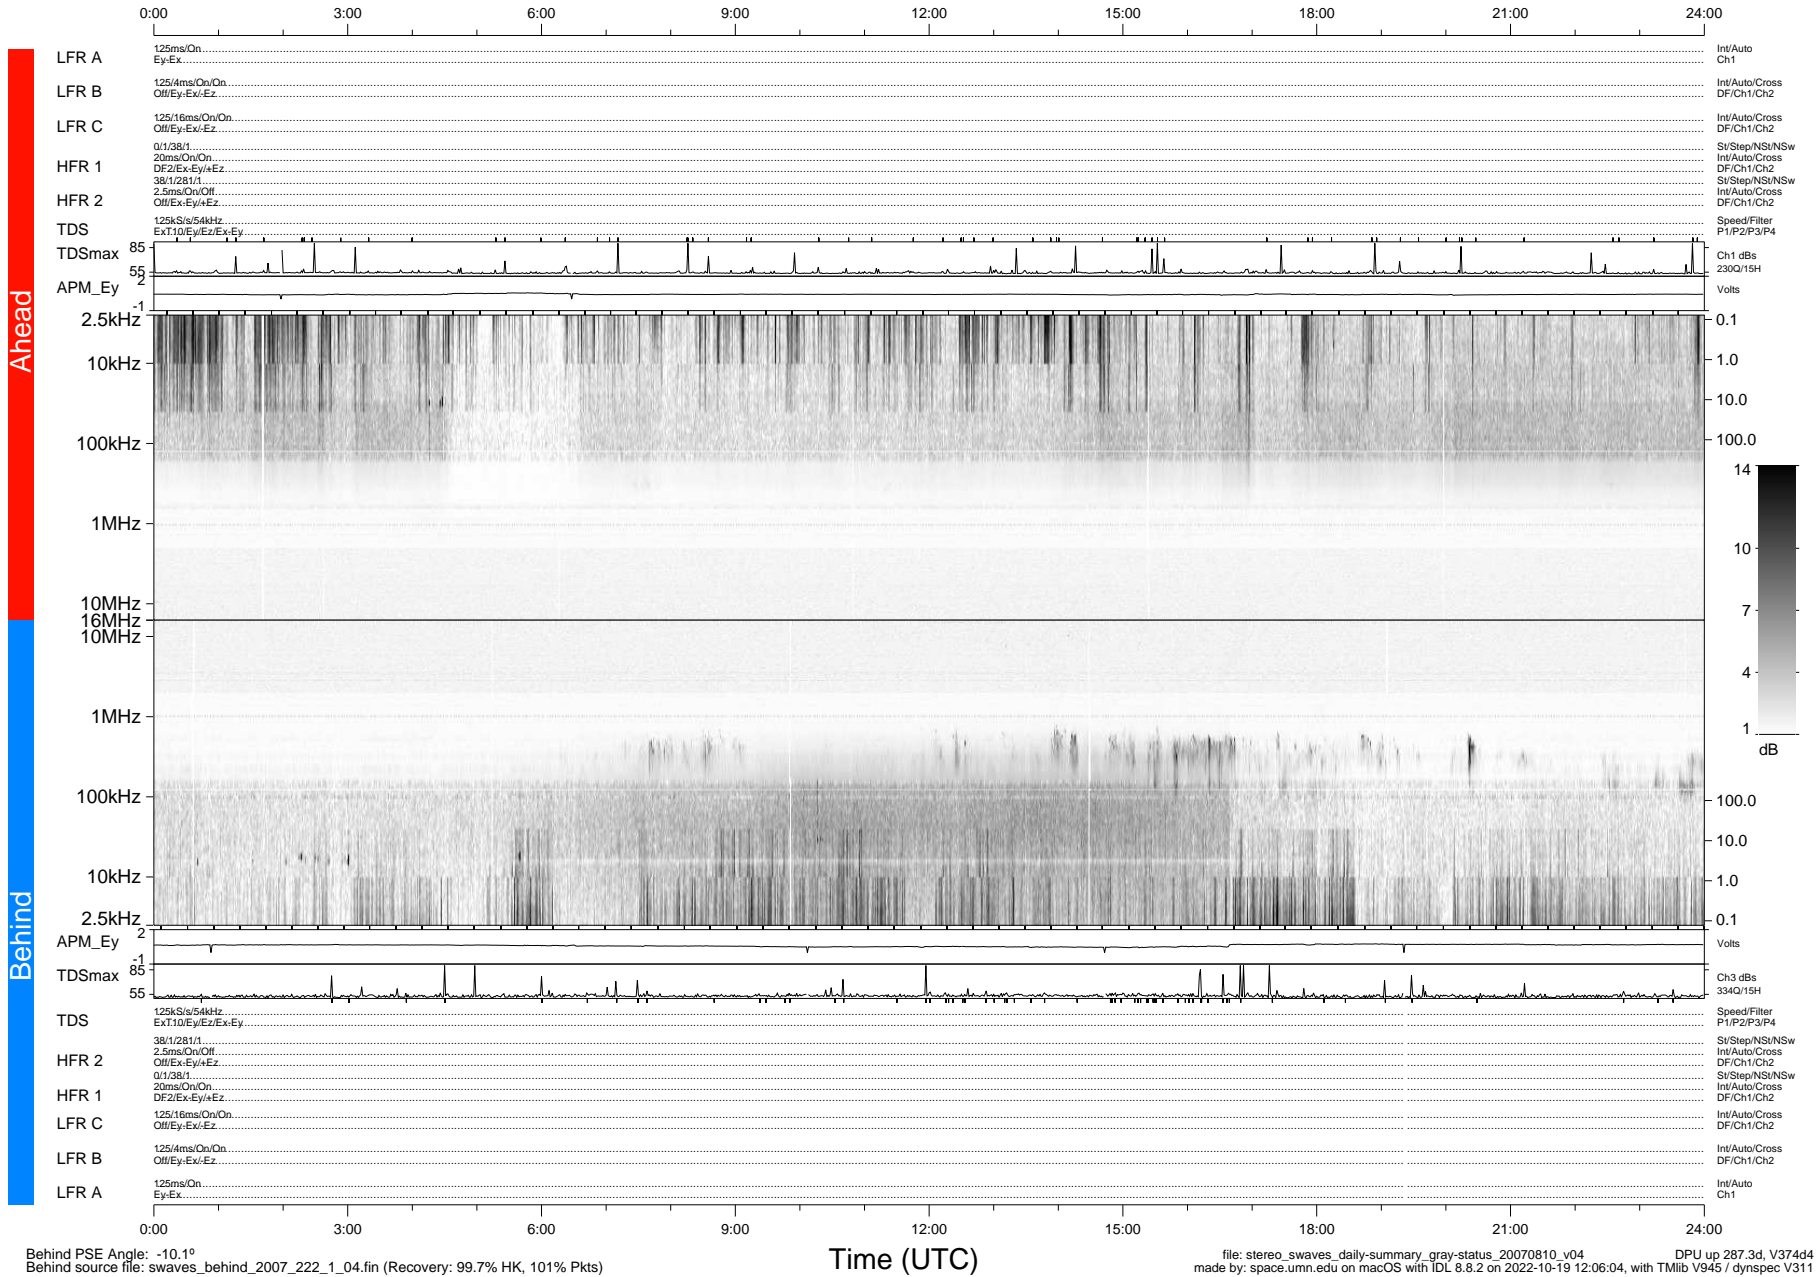

STEREO/WAVES Daily Summary - 10-Aug-2007 (DOY 222)

Ahead source file: swaves_ahead_2007_222_1_04.fin (Recovery: 99.9% HK, 86% Pkts)
Ahead PSE Angle: 13.9°

DPU up 277.2d, V374d4

Behind PSE Angle: -10.1°
Behind source file: swaves_behind_2007_222_1_04.fin (Recovery: 99.7% HK, 101% Pkts)

Time (UTC)