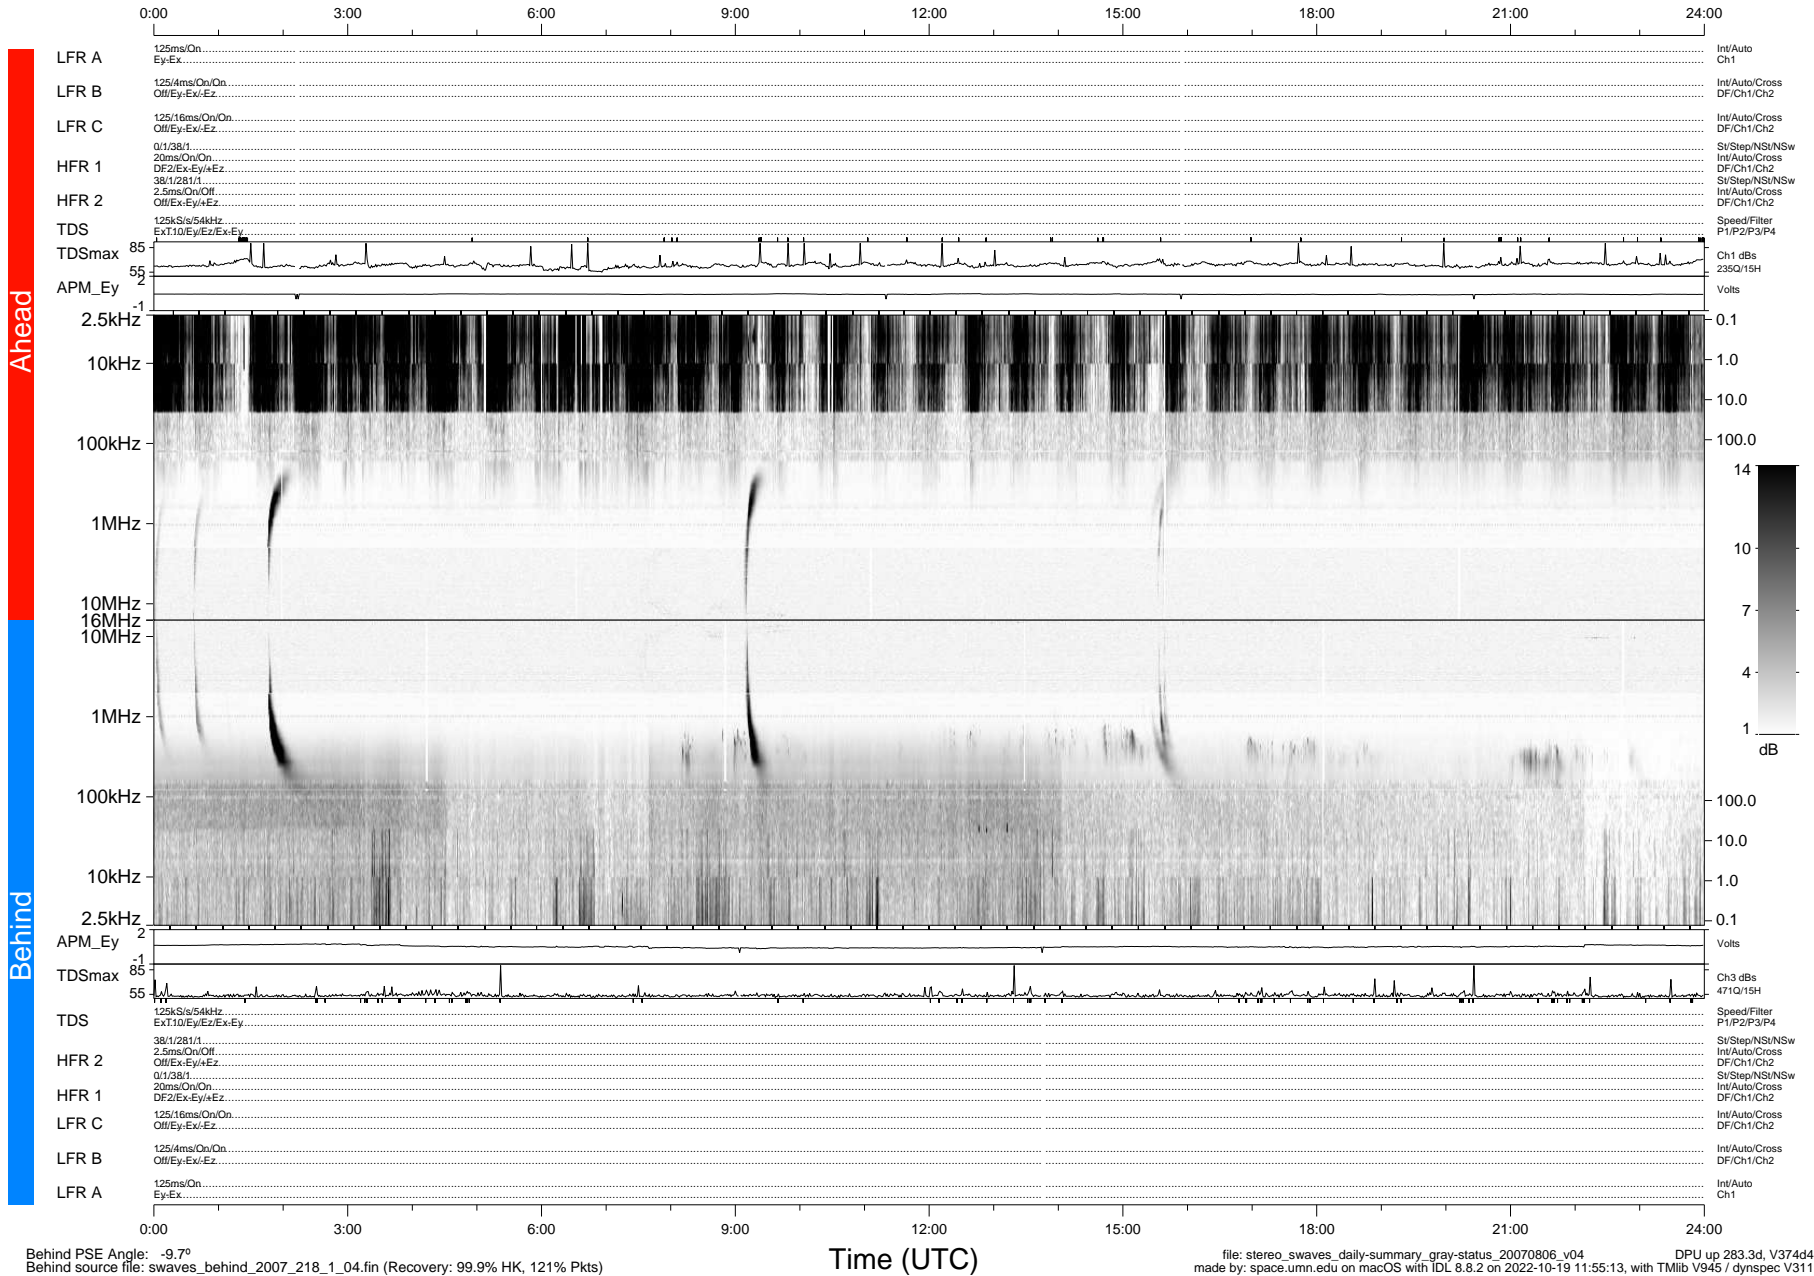

STEREO/WAVES Daily Summary - 06-Aug-2007 (DOY 218)

Ahead source file: swaves_ahead_2007_218_1_04.fin (Recovery: 99.7% HK, 86% Pkts)
Ahead PSE Angle: 13.5°

DPU up 273.2d, V374d4

Behind PSE Angle: -9.7°
Behind source file: swaves_behind_2007_218_1_04.fin (Recovery: 99.9% HK, 121% Pkts)