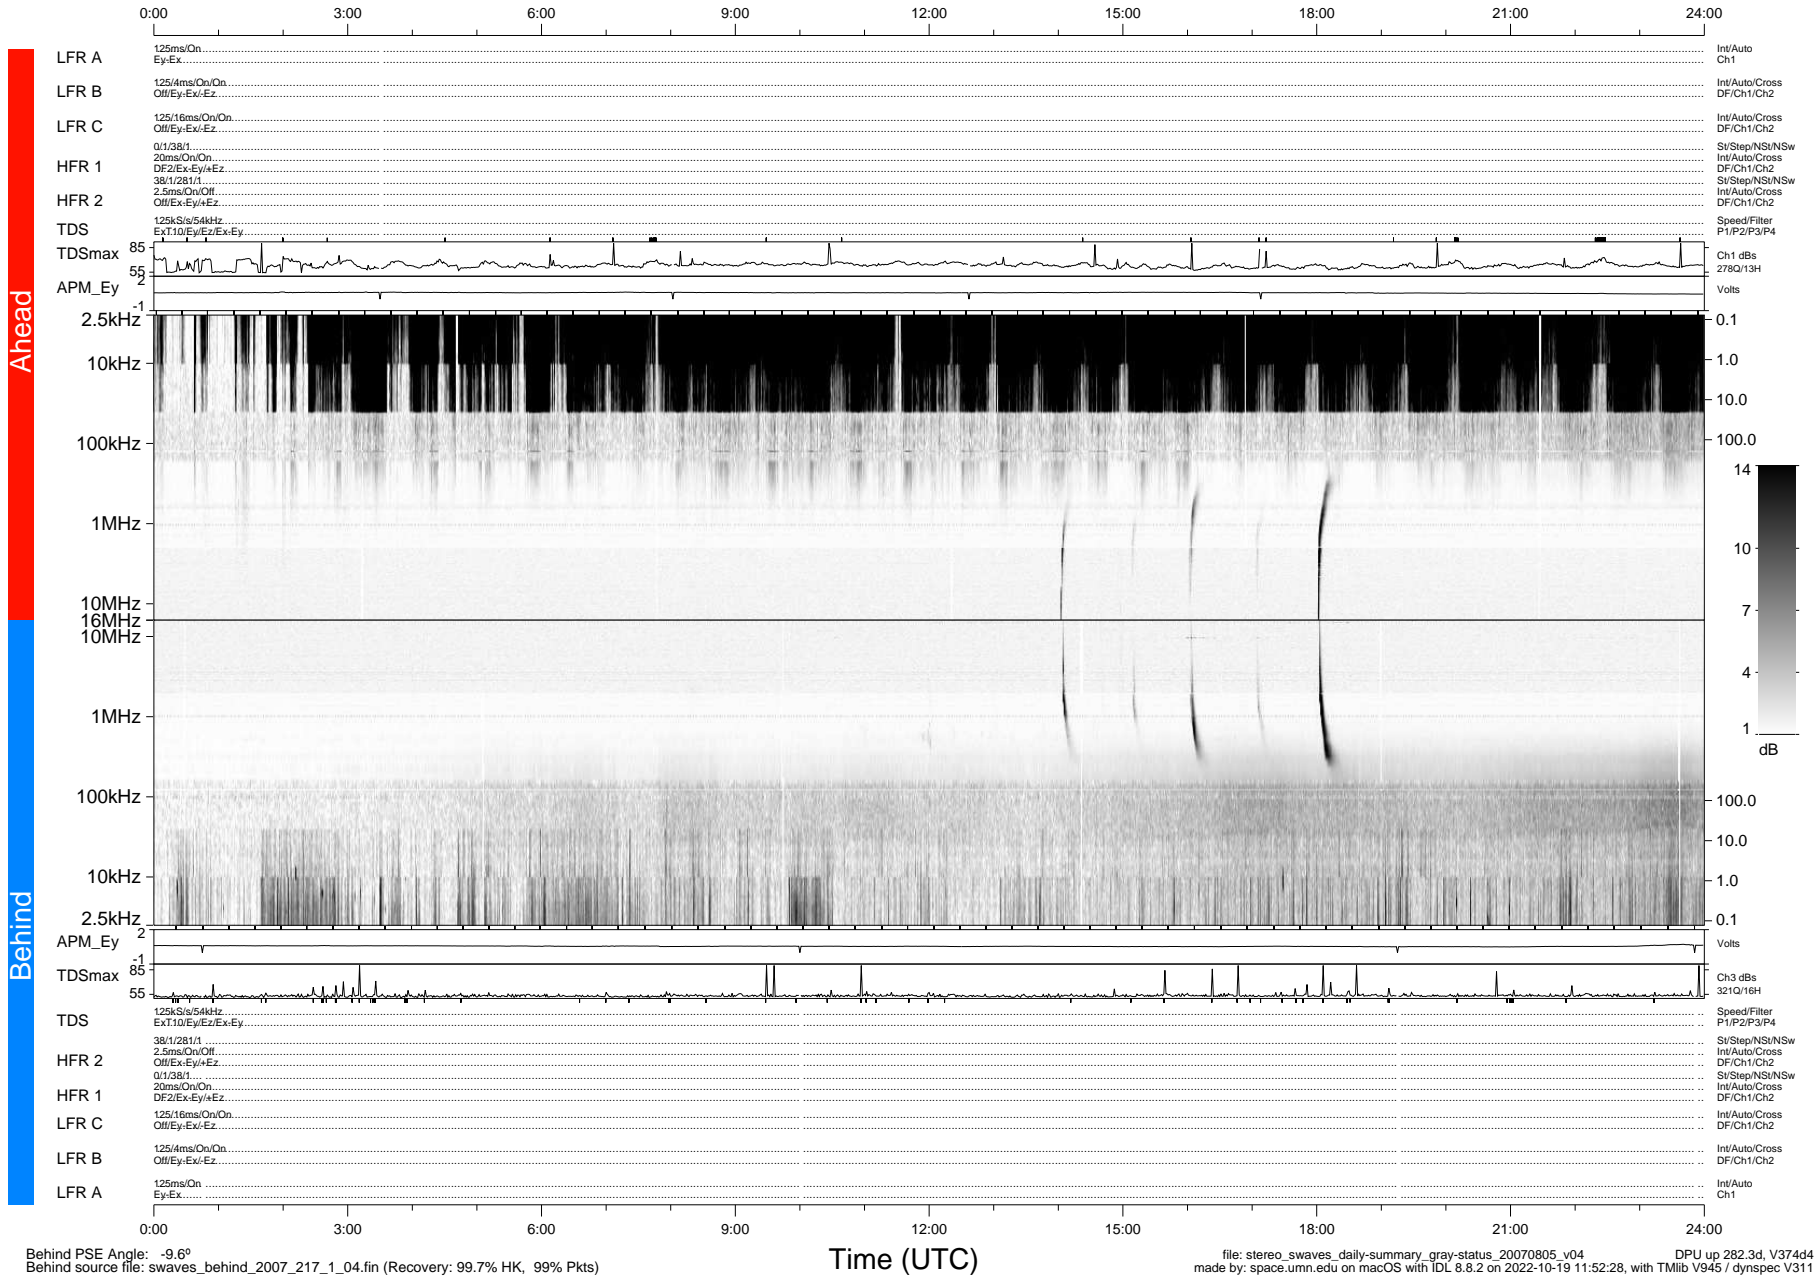

STEREO/WAVES Daily Summary - 05-Aug-2007 (DOY 217)

Ahead source file: swaves_ahead_2007_217_1_05.fin (Recovery: 99.7% HK, 92% Pkts)
Ahead PSE Angle: 13.4°

DPU up 272.2d, V374d4

Behind PSE Angle: -9.6°
Behind source file: swaves_behind_2007_217_1_04.fin (Recovery: 99.7% HK, 99% Pkts)