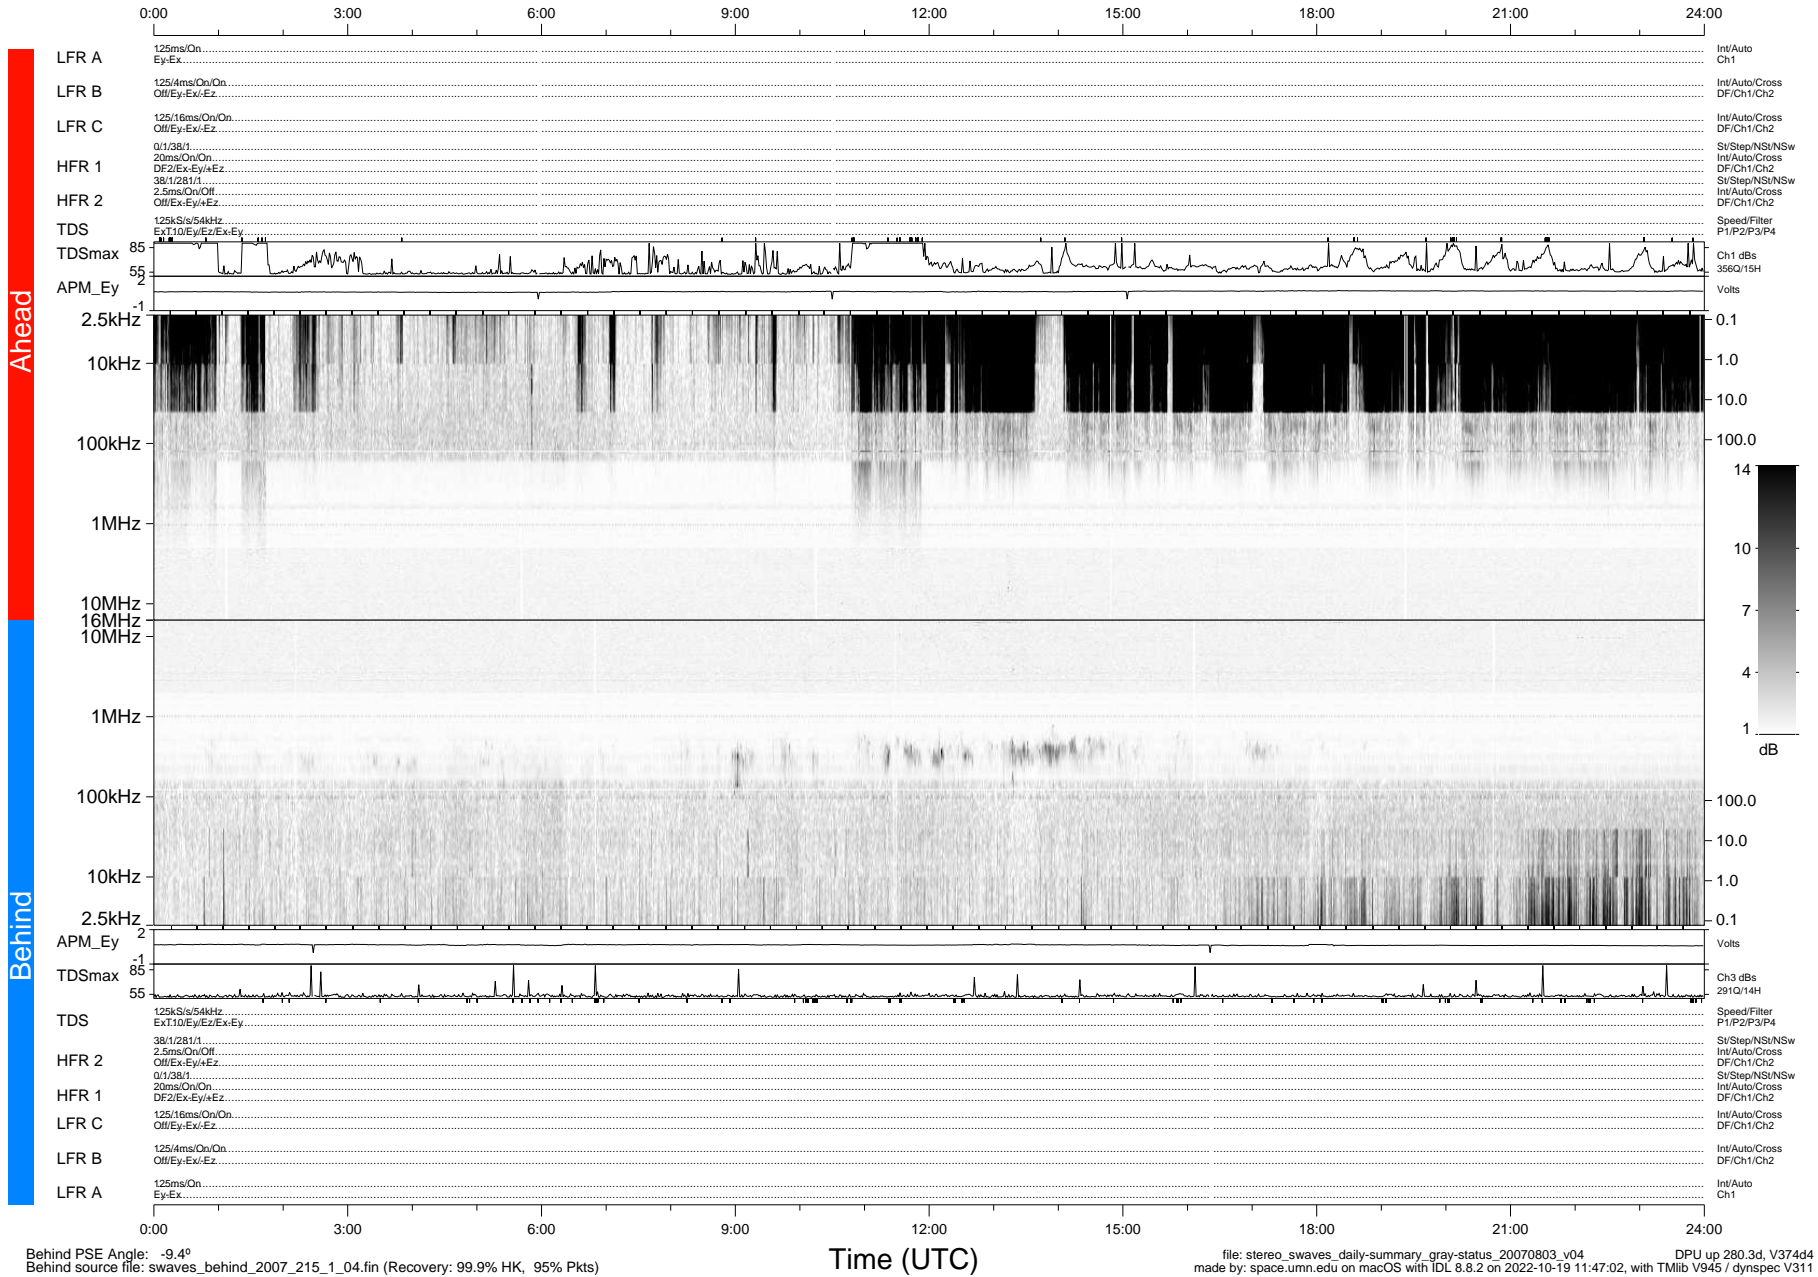

STEREO/WAVES Daily Summary - 03-Aug-2007 (DOY 215)

Ahead source file: swaves_ahead_2007_215_1_06.fin (Recovery: 99.8% HK, 105% Pkts)
Ahead PSE Angle: 13.2°

DPU up 270.2d, V374d4

Behind PSE Angle: -9.4°
Behind source file: swaves_behind_2007_215_1_04.fin (Recovery: 99.9% HK, 95% Pkts)