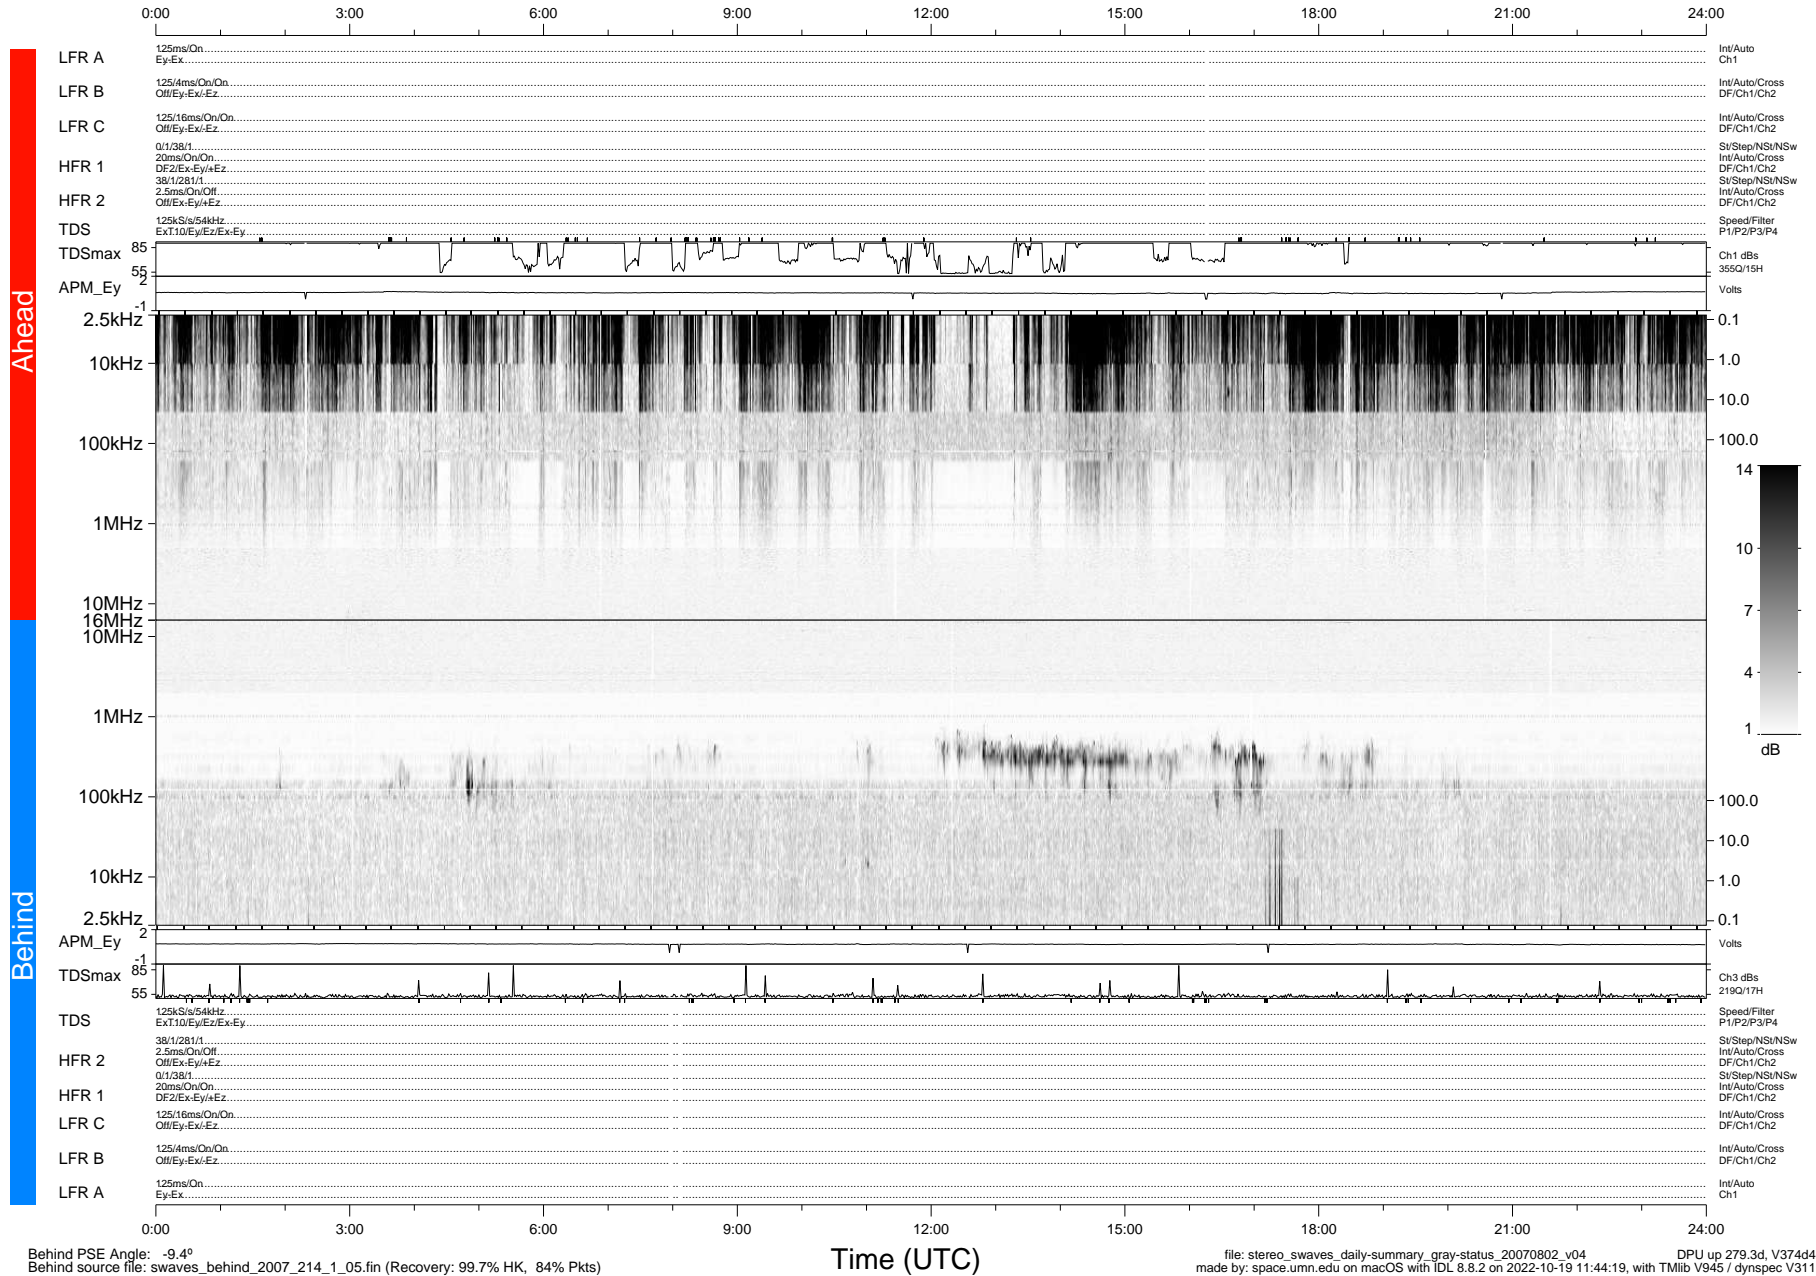

STEREO/WAVES Daily Summary - 02-Aug-2007 (DOY 214)

Ahead source file: swaves_ahead_2007_214_1_05.fin (Recovery: 99.7% HK, 104% Pkts)
Ahead PSE Angle: 13.0°

DPU up 269.2d, V374d4

Behind PSE Angle: -9.4°
Behind source file: swaves_behind_2007_214_1_05.fin (Recovery: 99.7% HK, 84% Pkts)