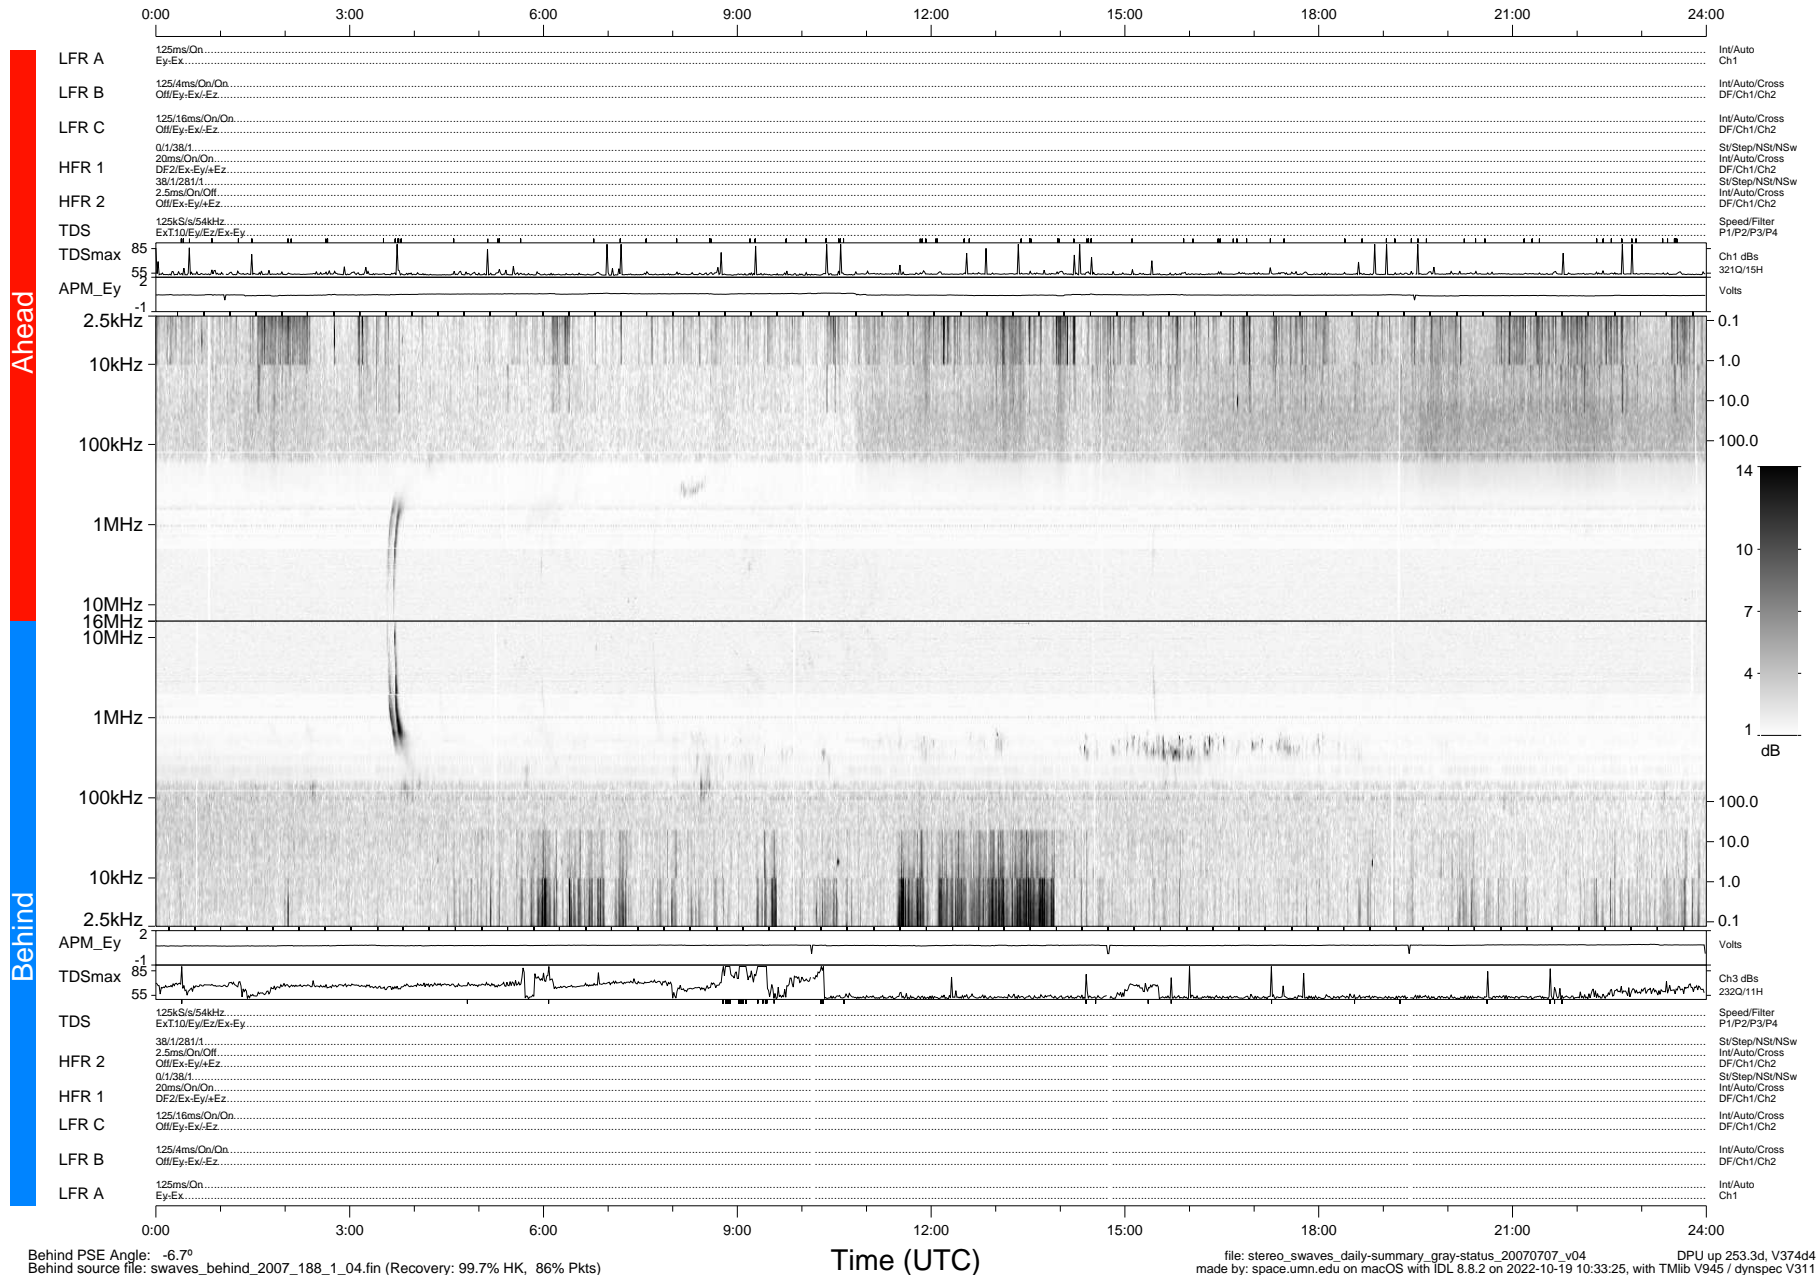

STEREO/WAVES Daily Summary - 07-Jul-2007 (DOY 188)

Ahead source file: swaves_ahead_2007_188_1_04.fin (Recovery: 99.9% HK, 100% Pkts)
Ahead PSE Angle: 10.5°

DPU up 243.2d, V374d4

Behind PSE Angle: -6.7°
Behind source file: swaves_behind_2007_188_1_04.fin (Recovery: 99.7% HK, 86% Pkts)

Time (UTC)