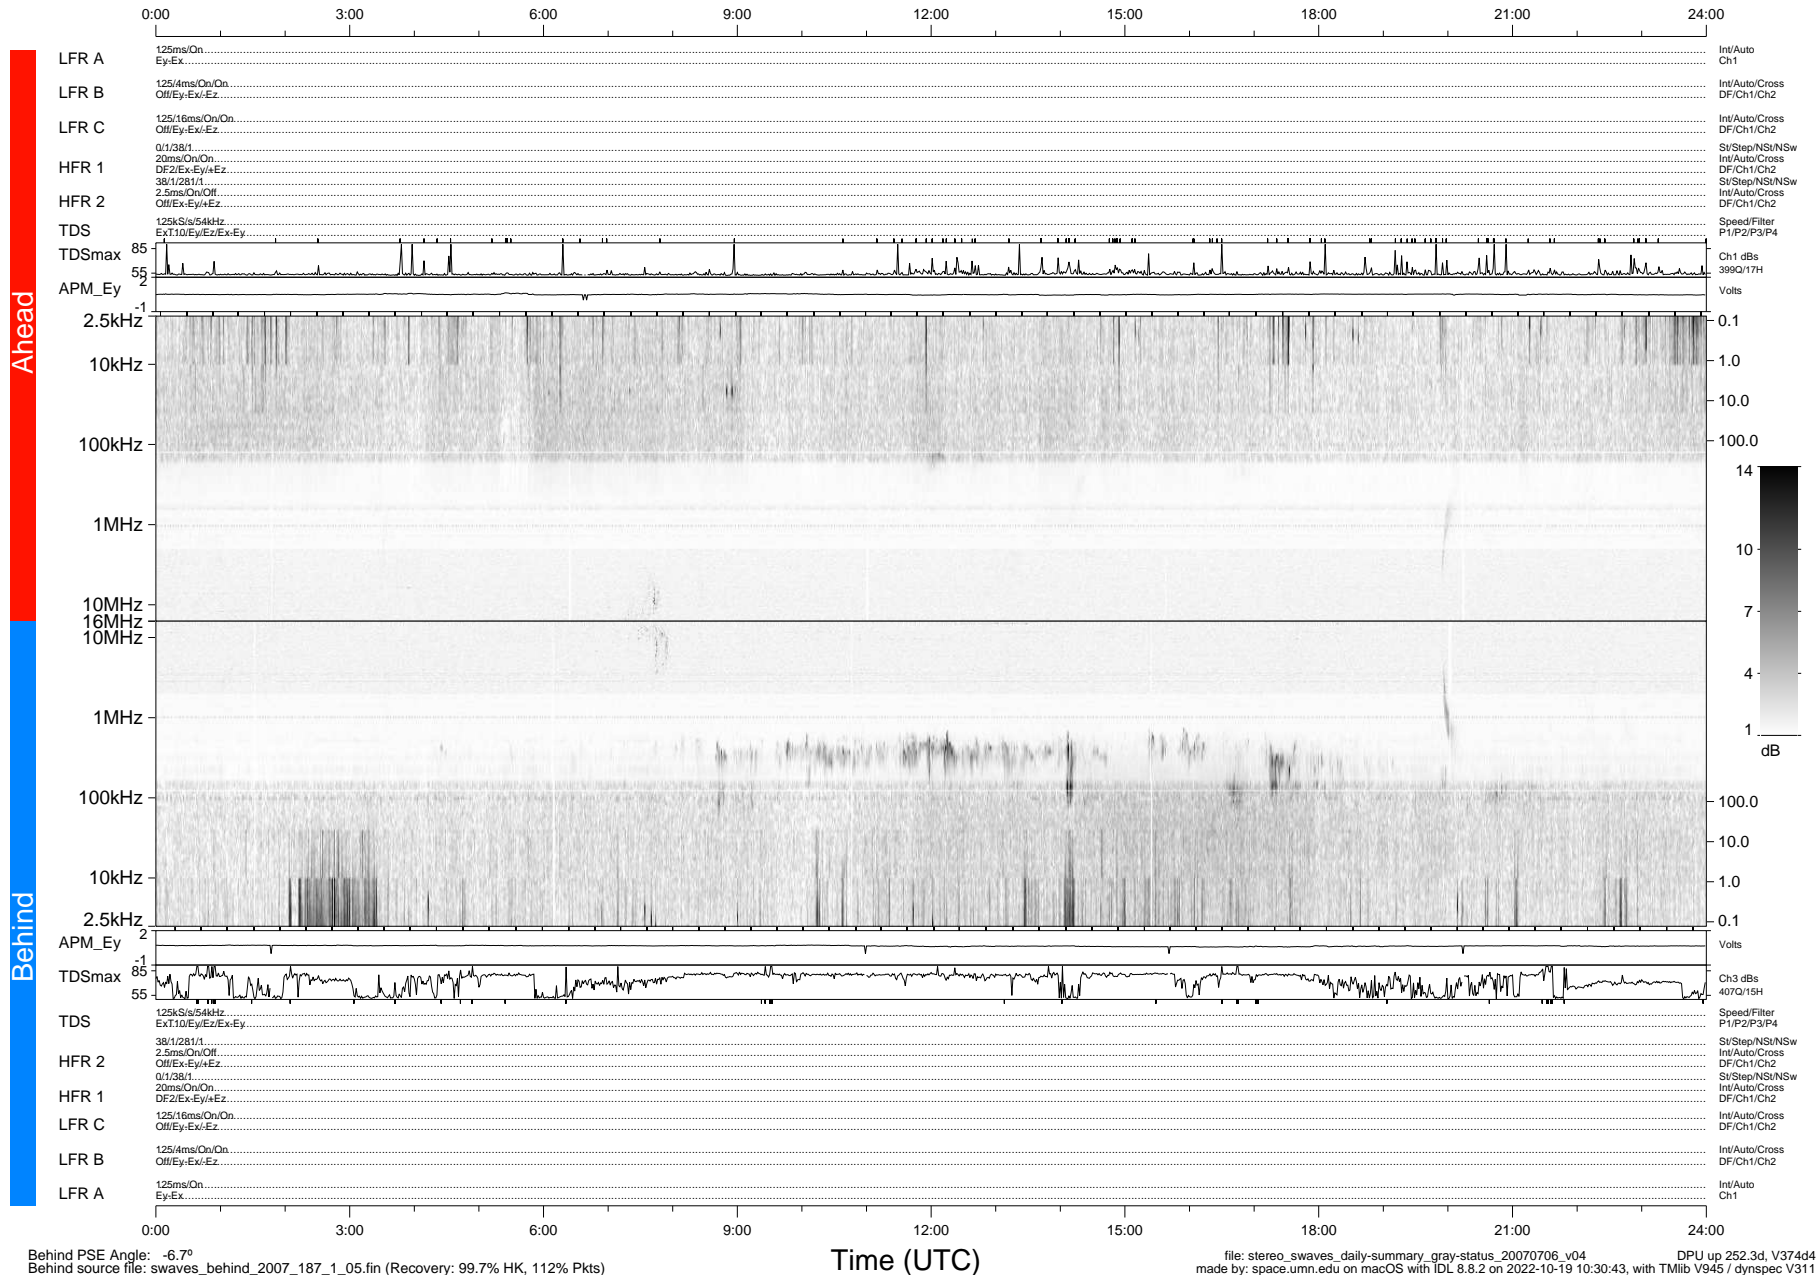

STEREO/WAVES Daily Summary - 06-Jul-2007 (DOY 187)

Ahead source file: swaves_ahead_2007_187_1_04.fin (Recovery: 99.9% HK, 110% Pkts)
 Ahead PSE Angle: 10.3°

DPU up 242.2d, V374d4

Behind PSE Angle: -6.7°
 Behind source file: swaves_behind_2007_187_1_05.fin (Recovery: 99.7% HK, 112% Pkts)

Time (UTC)

file: stereo_swaves_daily-summary_gray-status_20070706_v04 DPU up 252.3d, V374d4
 made by: space.umn.edu on macOS with IDL 8.8.2 on 2022-10-19 10:30:43, with Tlib V945 / dynspec V311