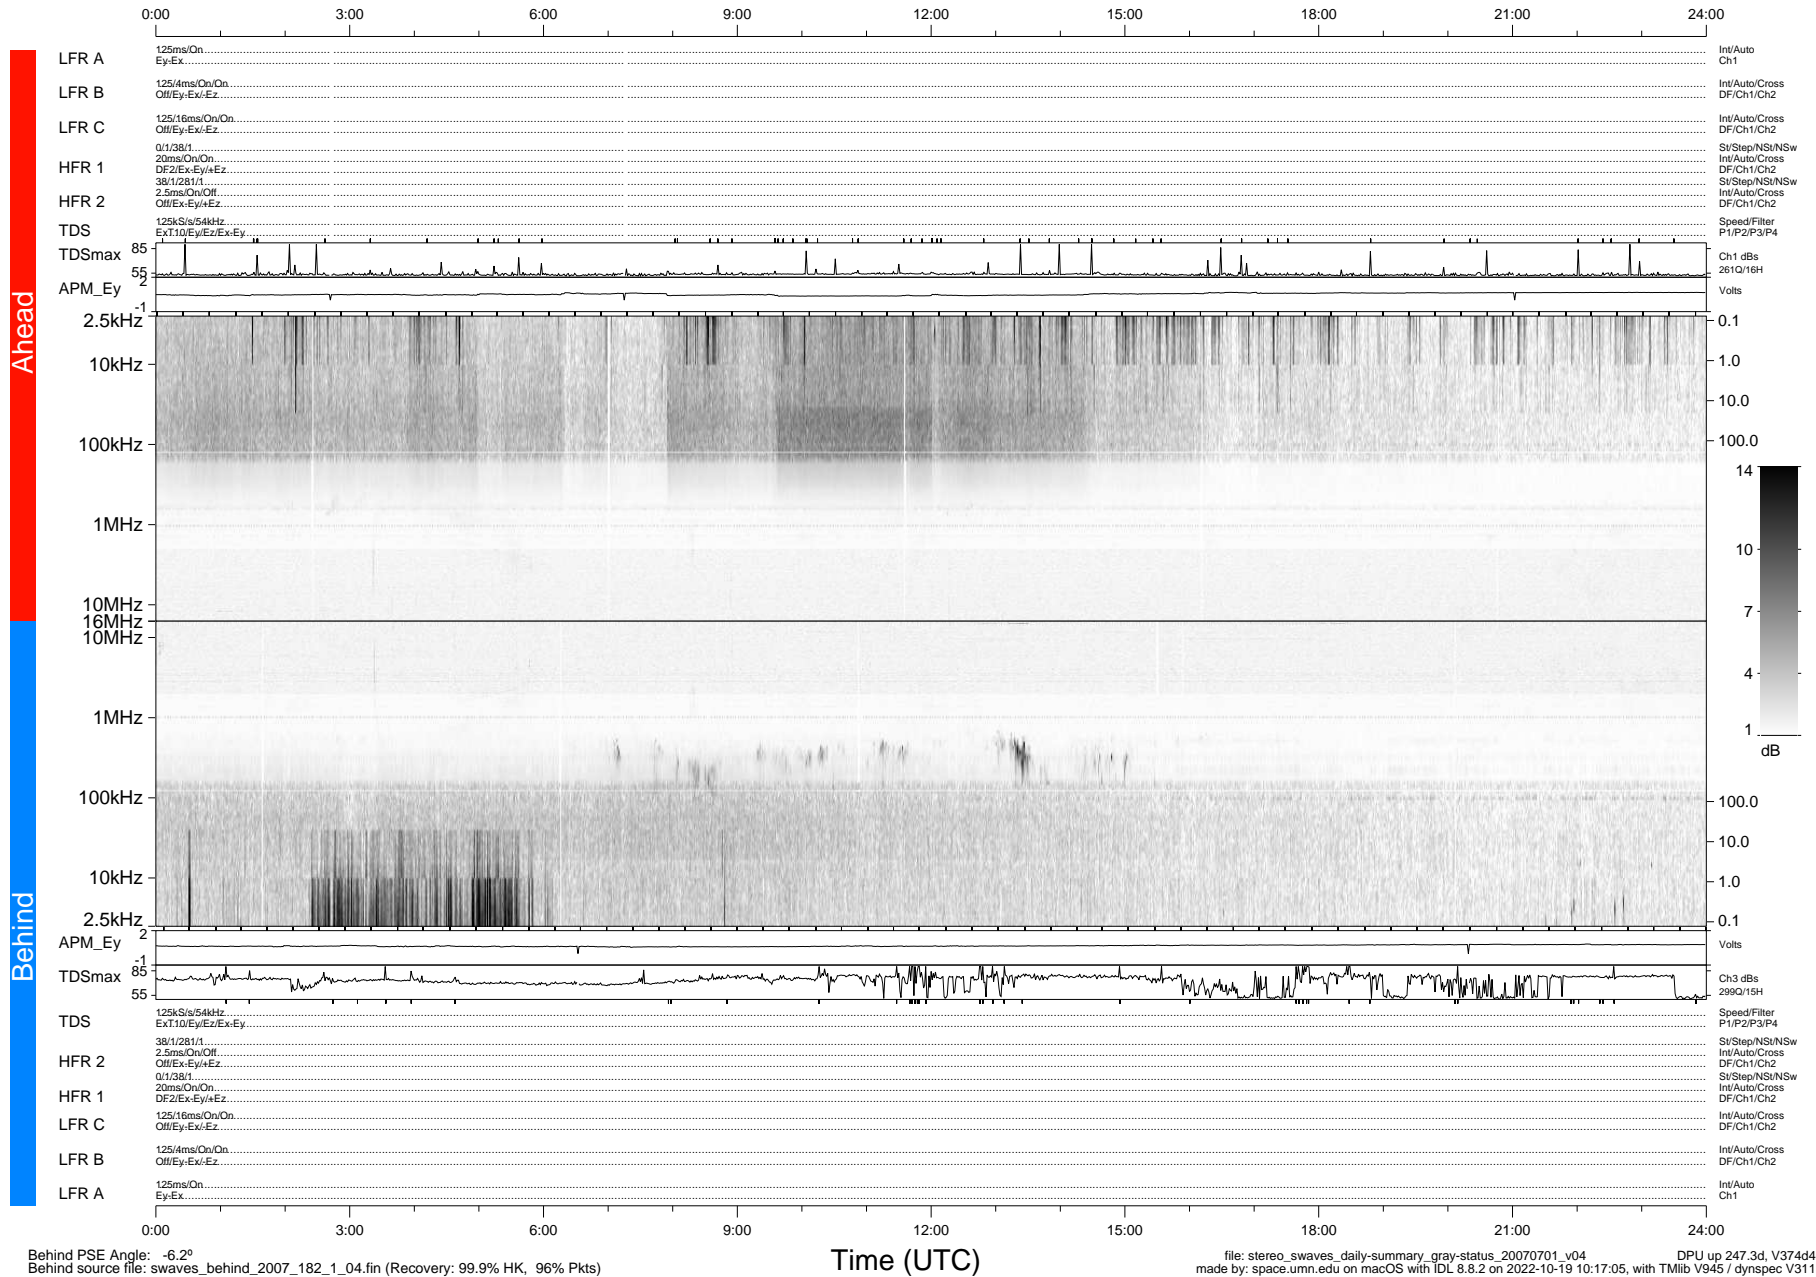

# STEREO/WAVES Daily Summary - 01-Jul-2007 (DOY 182)

Ahead source file: swaves\_ahead\_2007\_182\_1\_04.fin (Recovery: 99.8% HK, 90% Pkts)  
 Ahead PSE Angle: 9.8°

DPU up 237.2d, V374d4

Behind PSE Angle: -6.2°  
 Behind source file: swaves\_behind\_2007\_182\_1\_04.fin (Recovery: 99.9% HK, 96% Pkts)

file: stereo\_swaves\_daily-summary\_gray-status\_20070701\_v04 DPU up 247.3d, V374d4  
 made by: space.umn.edu on macOS with IDL 8.8.2 on 2022-10-19 10:17:05, with Tlib V945 / dynspec V311