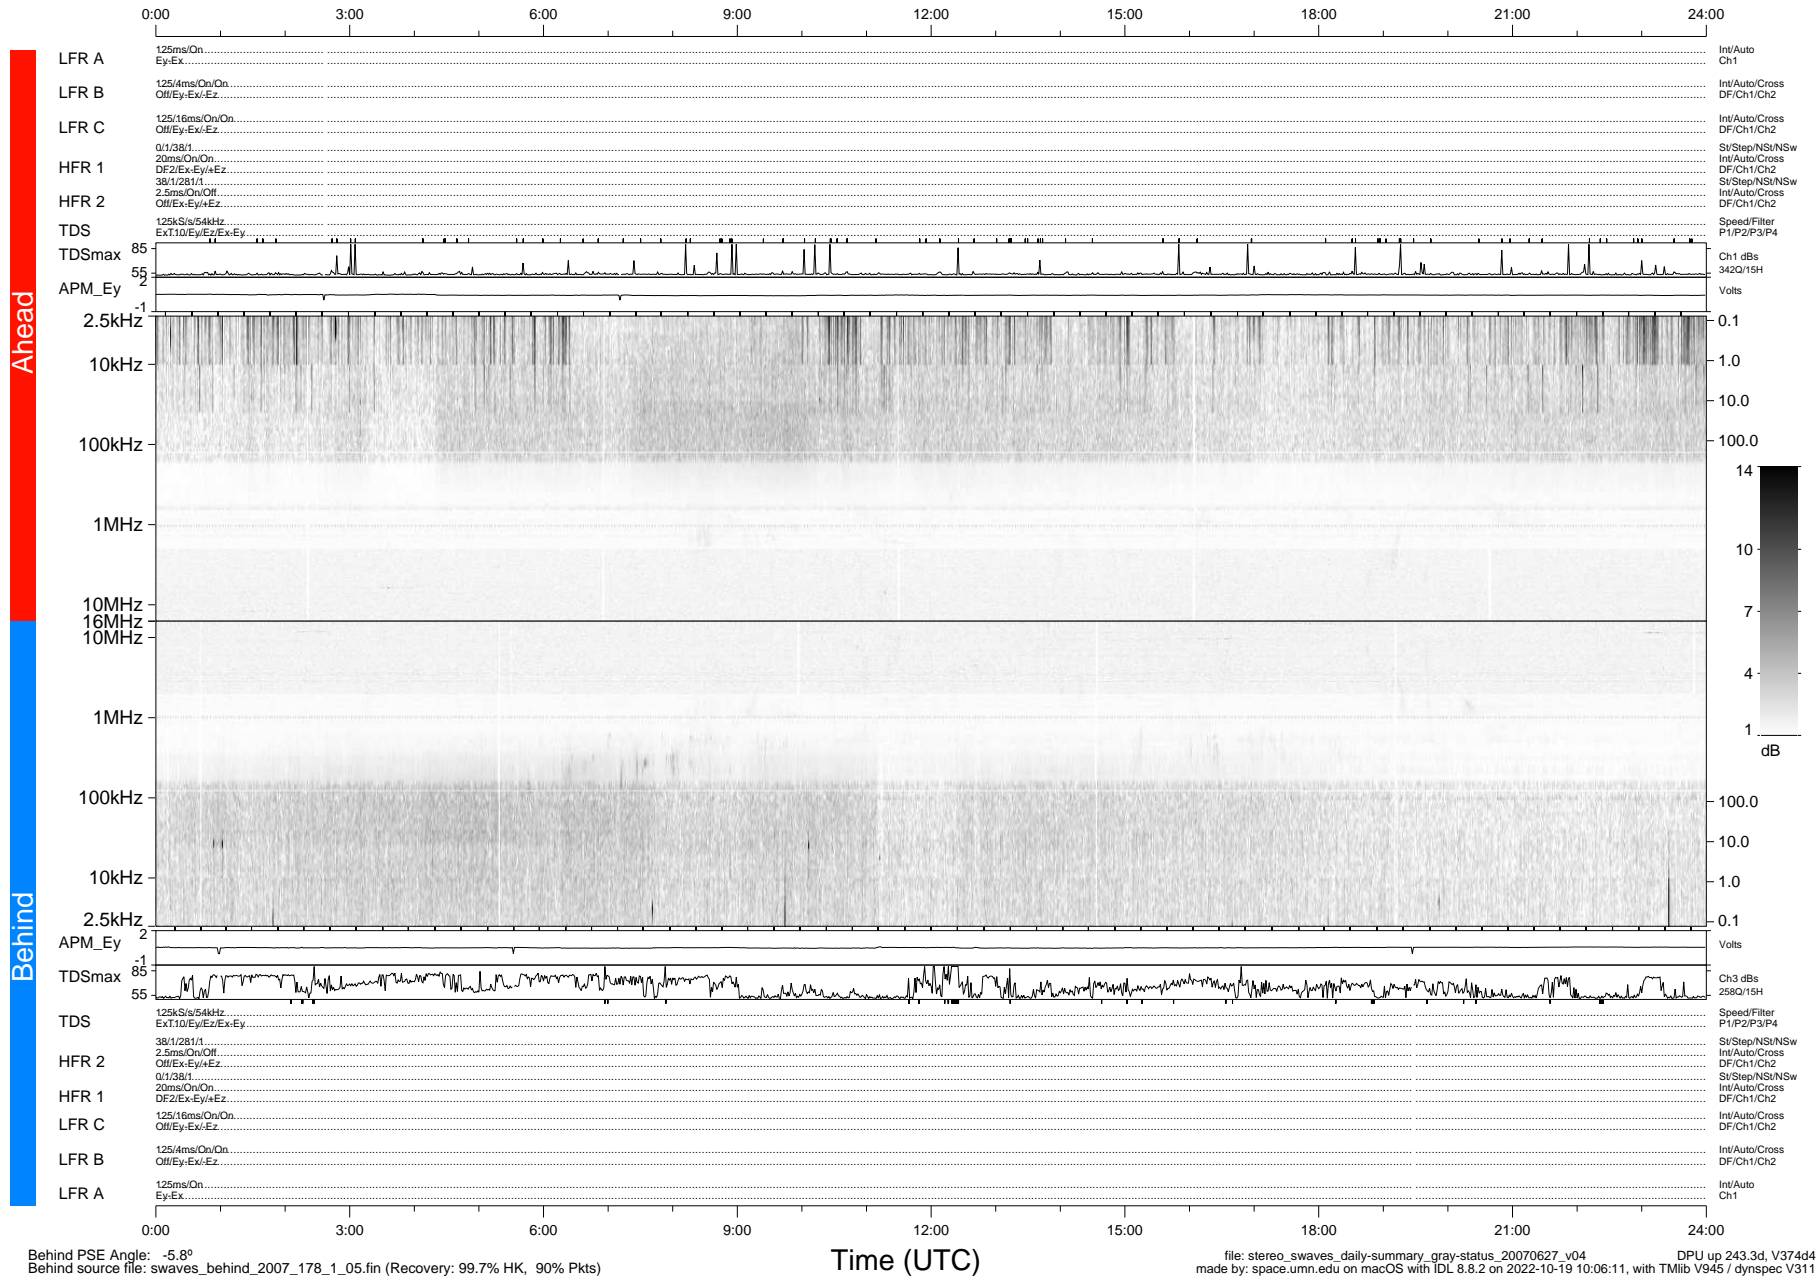

STEREO/WAVES Daily Summary - 27-Jun-2007 (DOY 178)

Ahead source file: swaves_ahead_2007_178_1_04.fin (Recovery: 99.9% HK, 102% Pkts)
Ahead PSE Angle: 9.4°

DPU up 233.2d, V374d4

Behind PSE Angle: -5.8°
Behind source file: swaves_behind_2007_178_1_05.fin (Recovery: 99.7% HK, 90% Pkts)

Time (UTC)