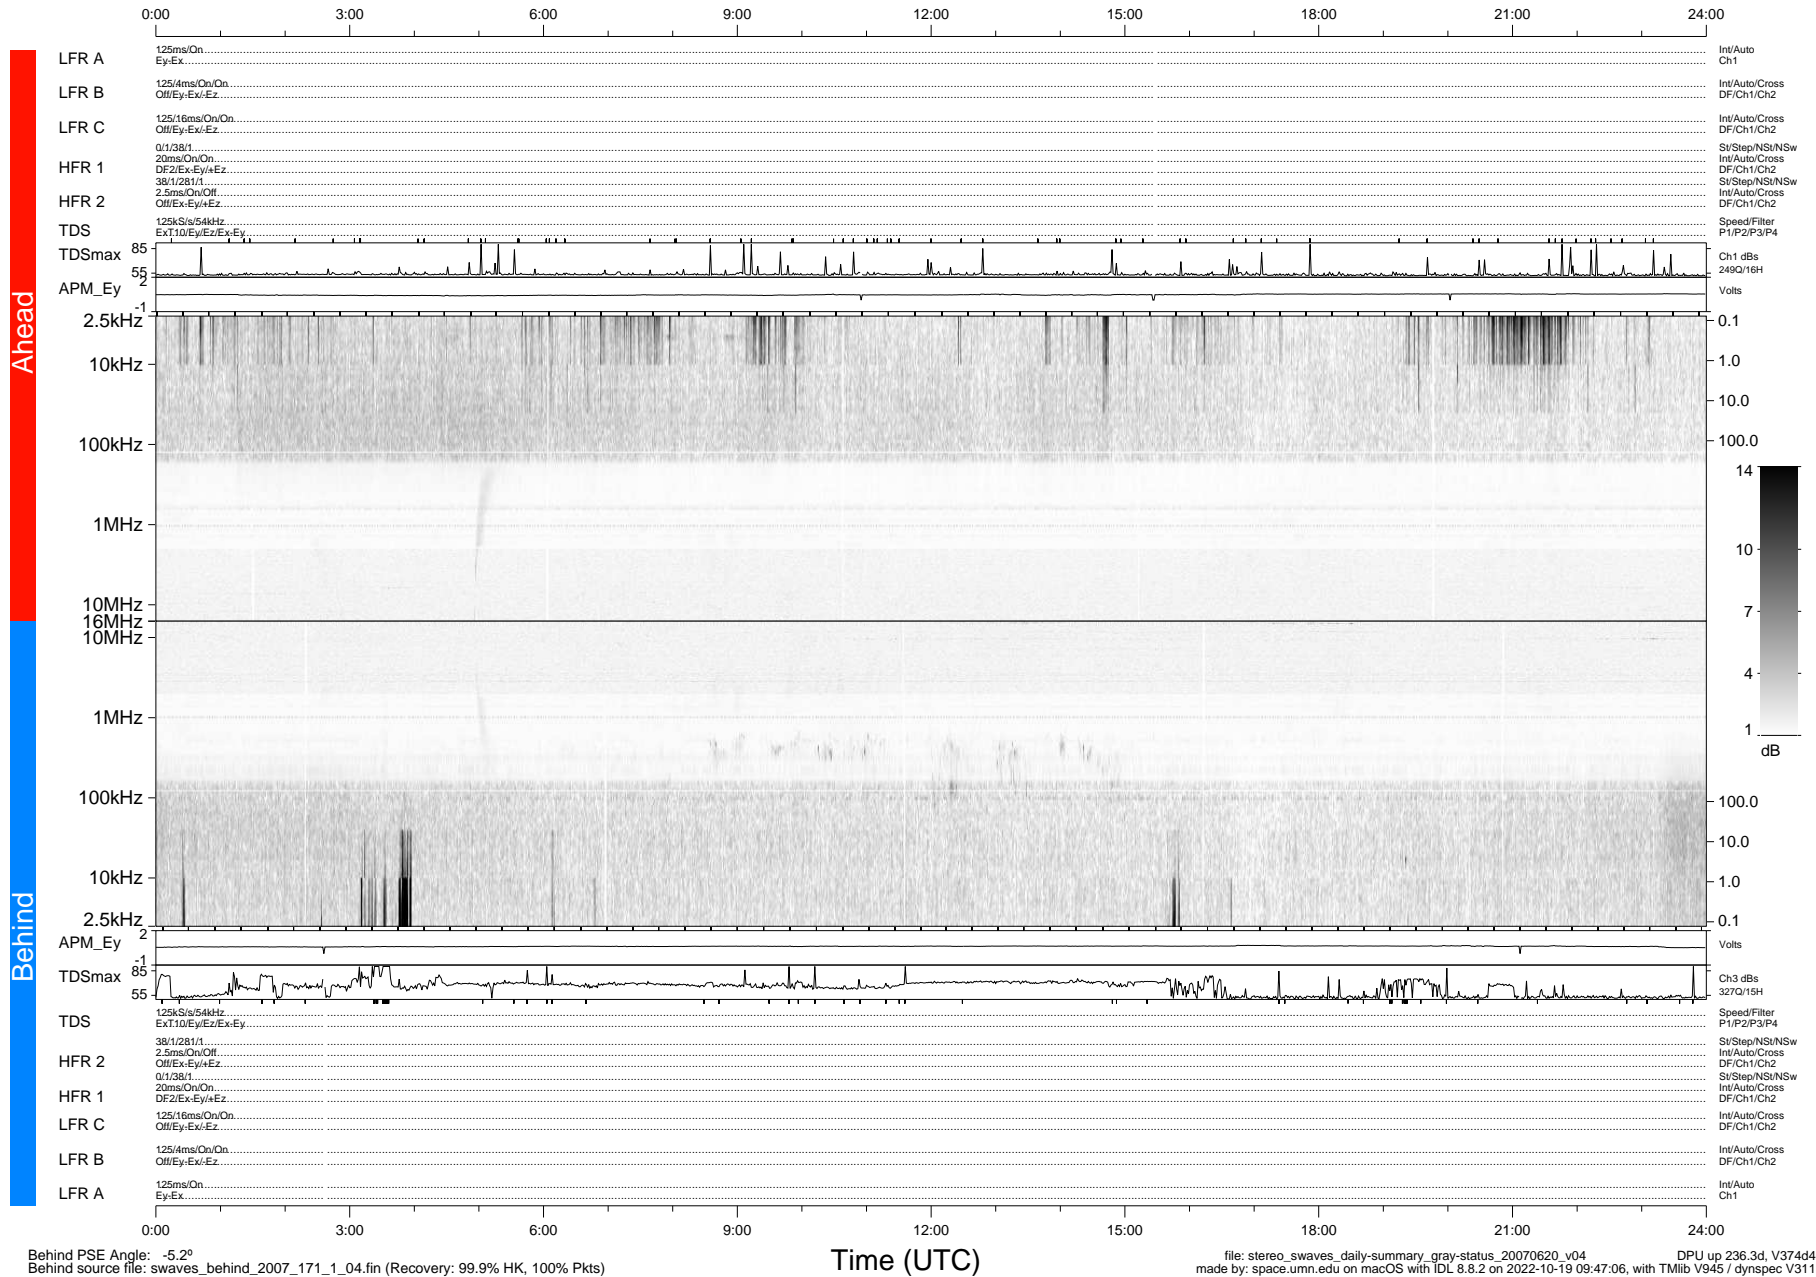

STEREO/WAVES Daily Summary - 20-Jun-2007 (DOY 171)

Ahead source file: swaves_ahead_2007_171_1_04.fin (Recovery: 99.7% HK, 89% Pkts)
Ahead PSE Angle: 8.7°

DPU up 226.2d, V374d4

Behind PSE Angle: -5.2°
Behind source file: swaves_behind_2007_171_1_04.fin (Recovery: 99.9% HK, 100% Pkts)