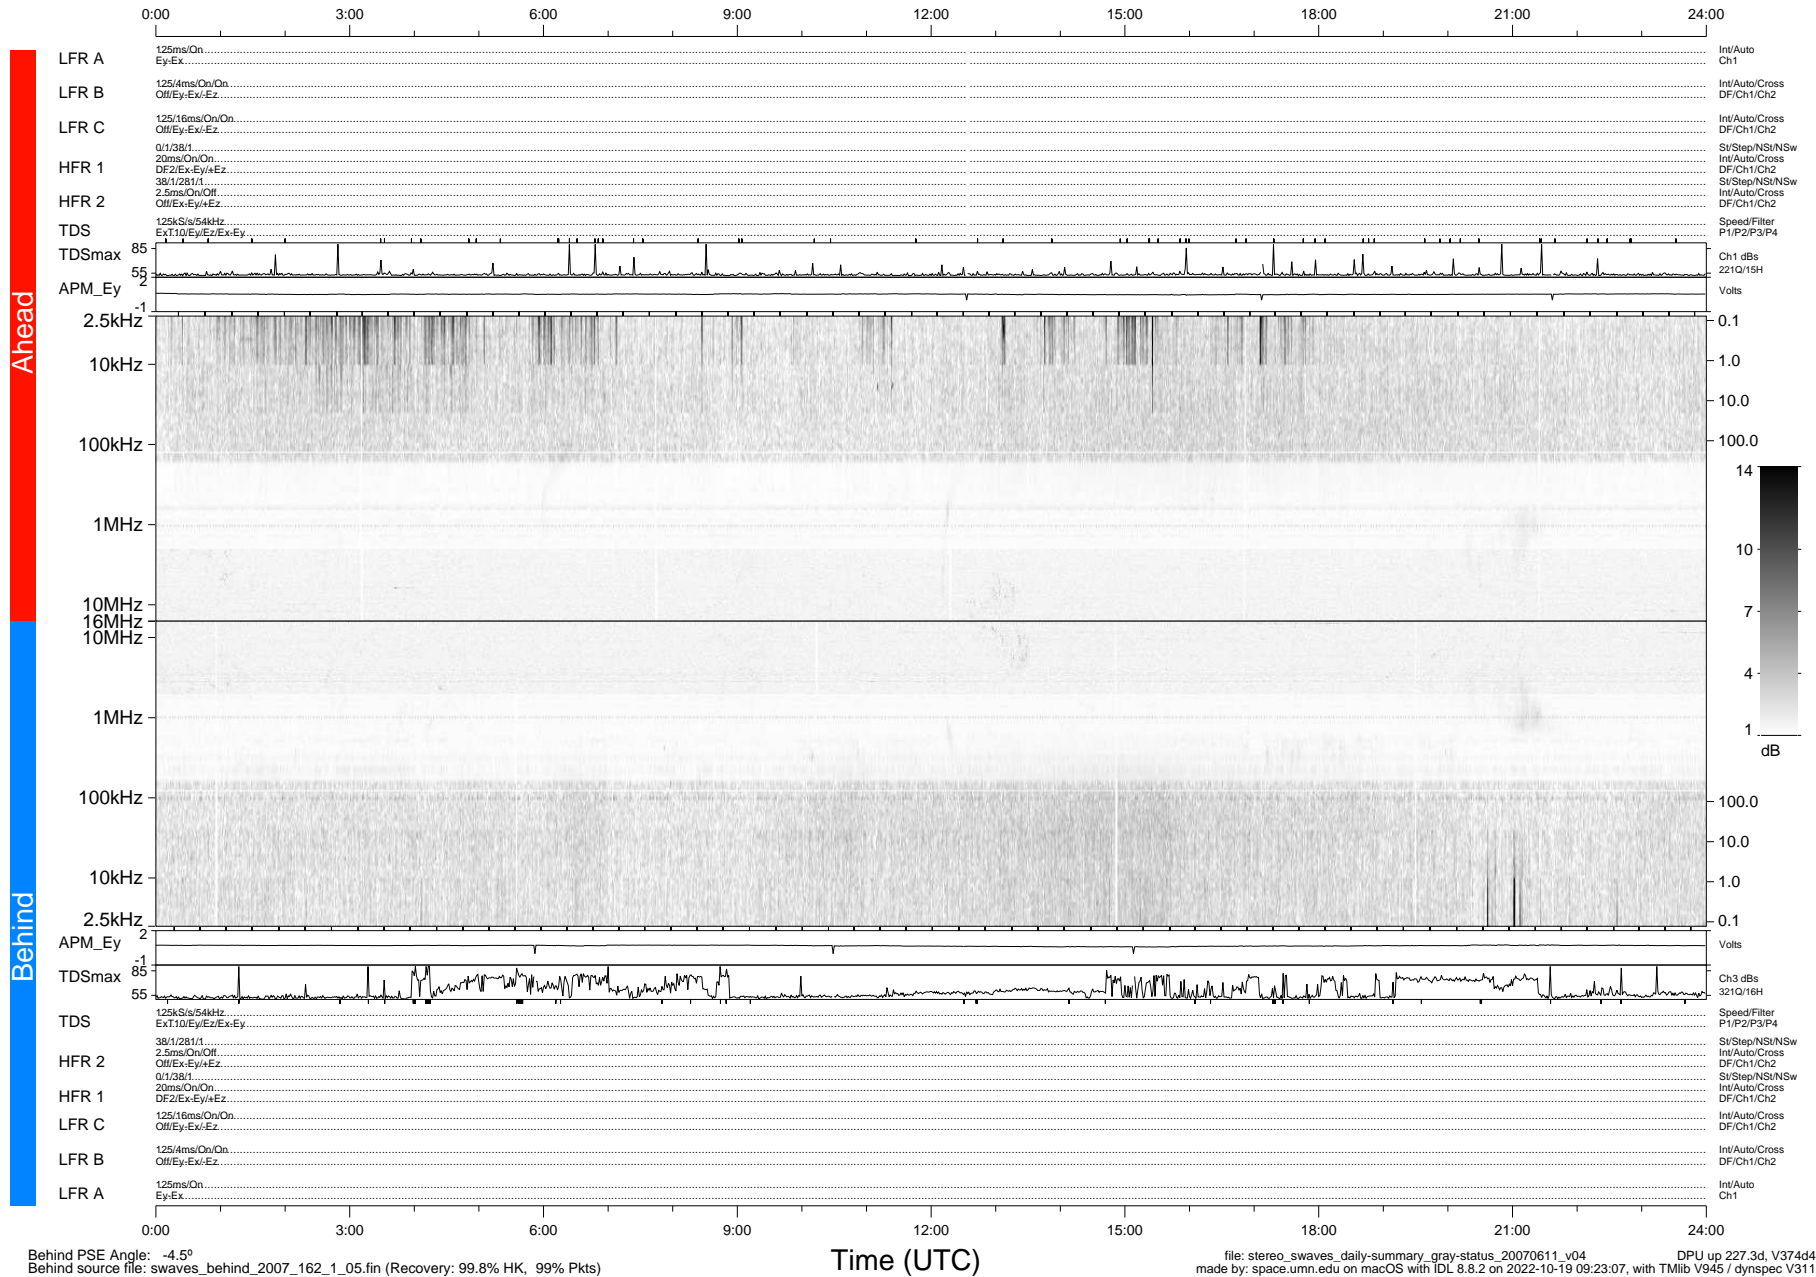

STEREO/WAVES Daily Summary - 11-Jun-2007 (DOY 162)

Ahead source file: swaves_ahead_2007_162_1_04.fin (Recovery: 99.8% HK, 84% Pkts)
Ahead PSE Angle: 7.8°

DPU up 217.2d, V374d4

Behind PSE Angle: -4.5°
Behind source file: swaves_behind_2007_162_1_05.fin (Recovery: 99.8% HK, 99% Pkts)

Time (UTC)