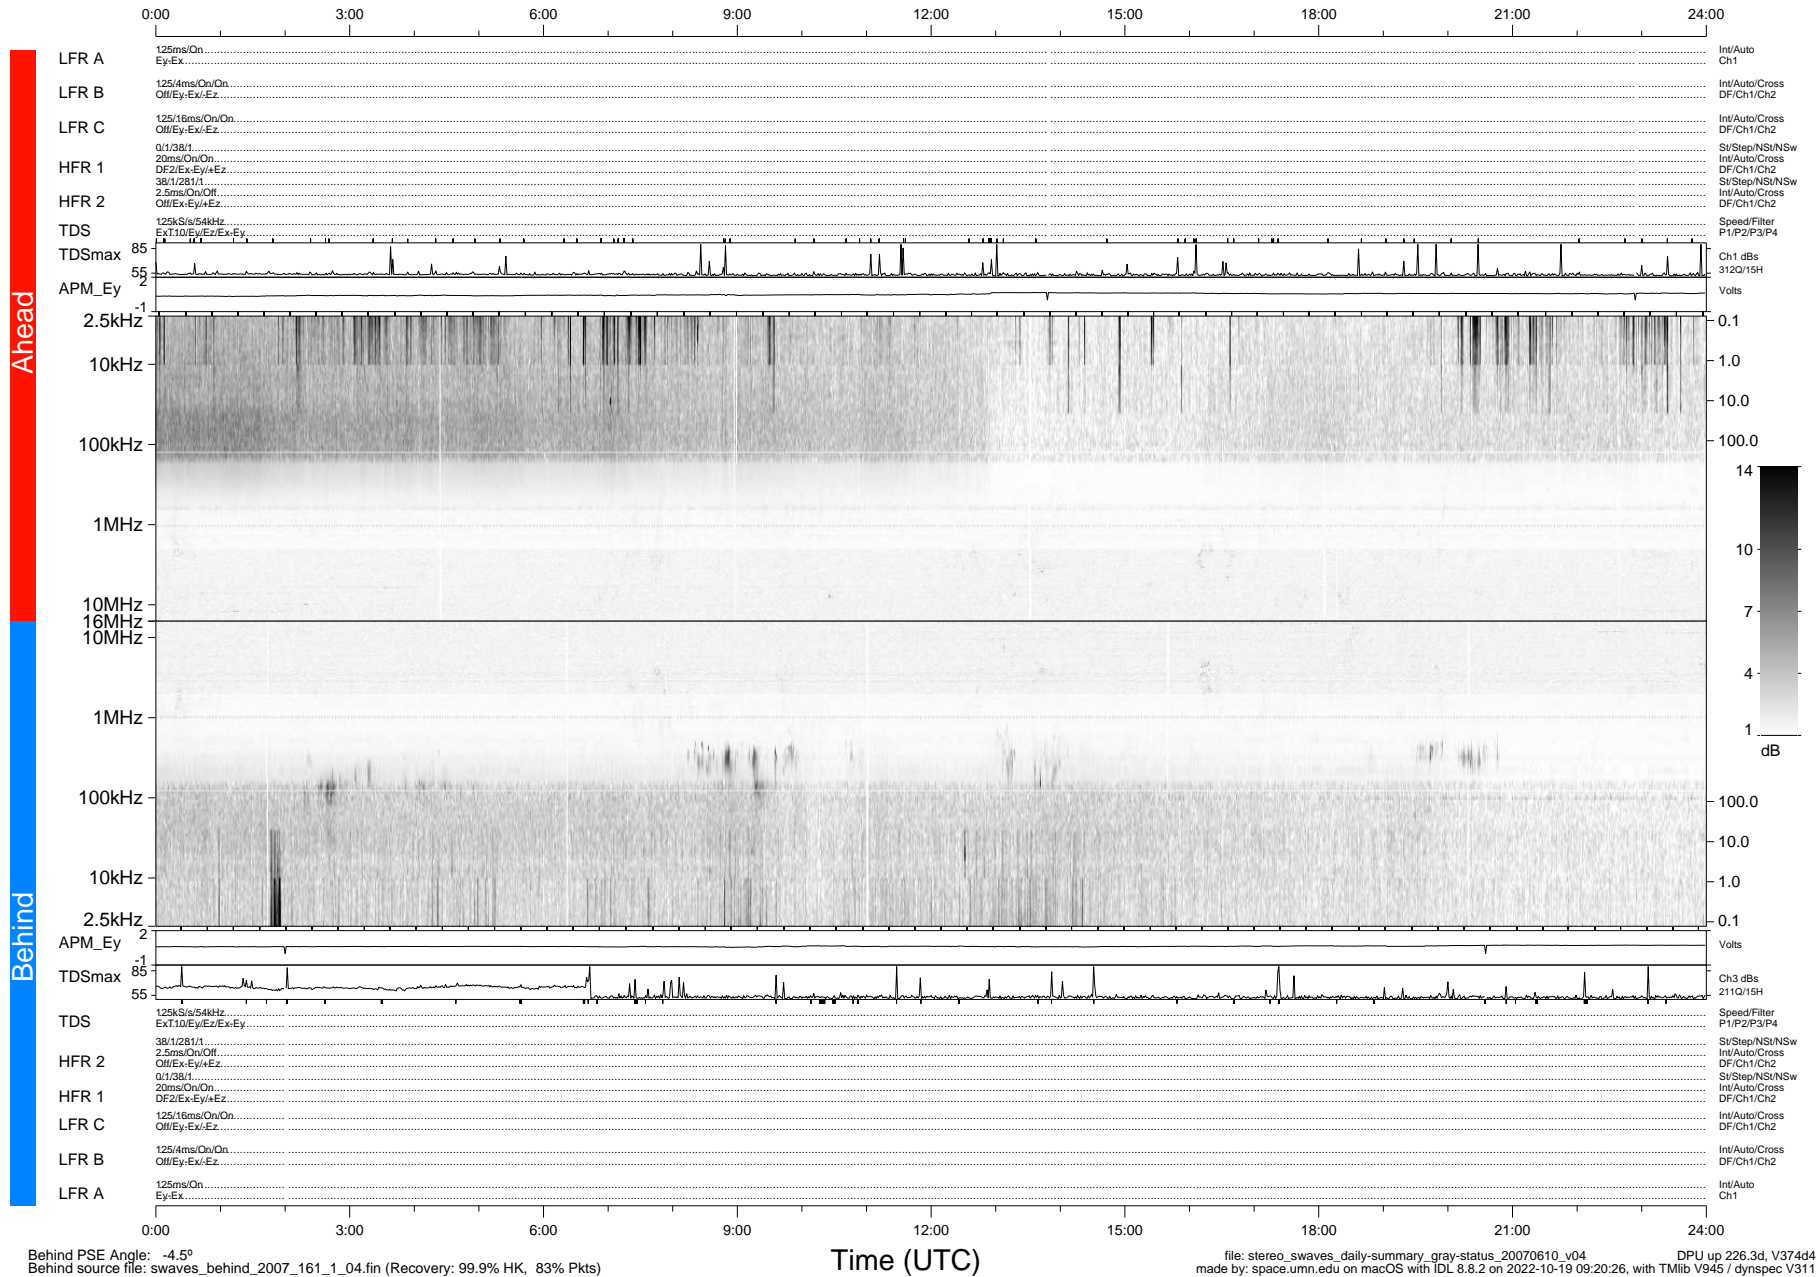

# STEREO/WAVES Daily Summary - 10-Jun-2007 (DOY 161)

Ahead source file: swaves\_ahead\_2007\_161\_1\_04.fin (Recovery: 99.9% HK, 98% Pkts)  
 Ahead PSE Angle: 7.7°

DPU up 216.2d, V374d4

Behind PSE Angle: -4.5°  
 Behind source file: swaves\_behind\_2007\_161\_1\_04.fin (Recovery: 99.9% HK, 83% Pkts)

Time (UTC)

file: stereo\_swaves\_daily-summary\_gray-status\_20070610\_v04 DPU up 226.3d, V374d4  
 made by: space.umn.edu on macOS with IDL 8.8.2 on 2022-10-19 09:20:26, with Tlib V945 / dynspec V311