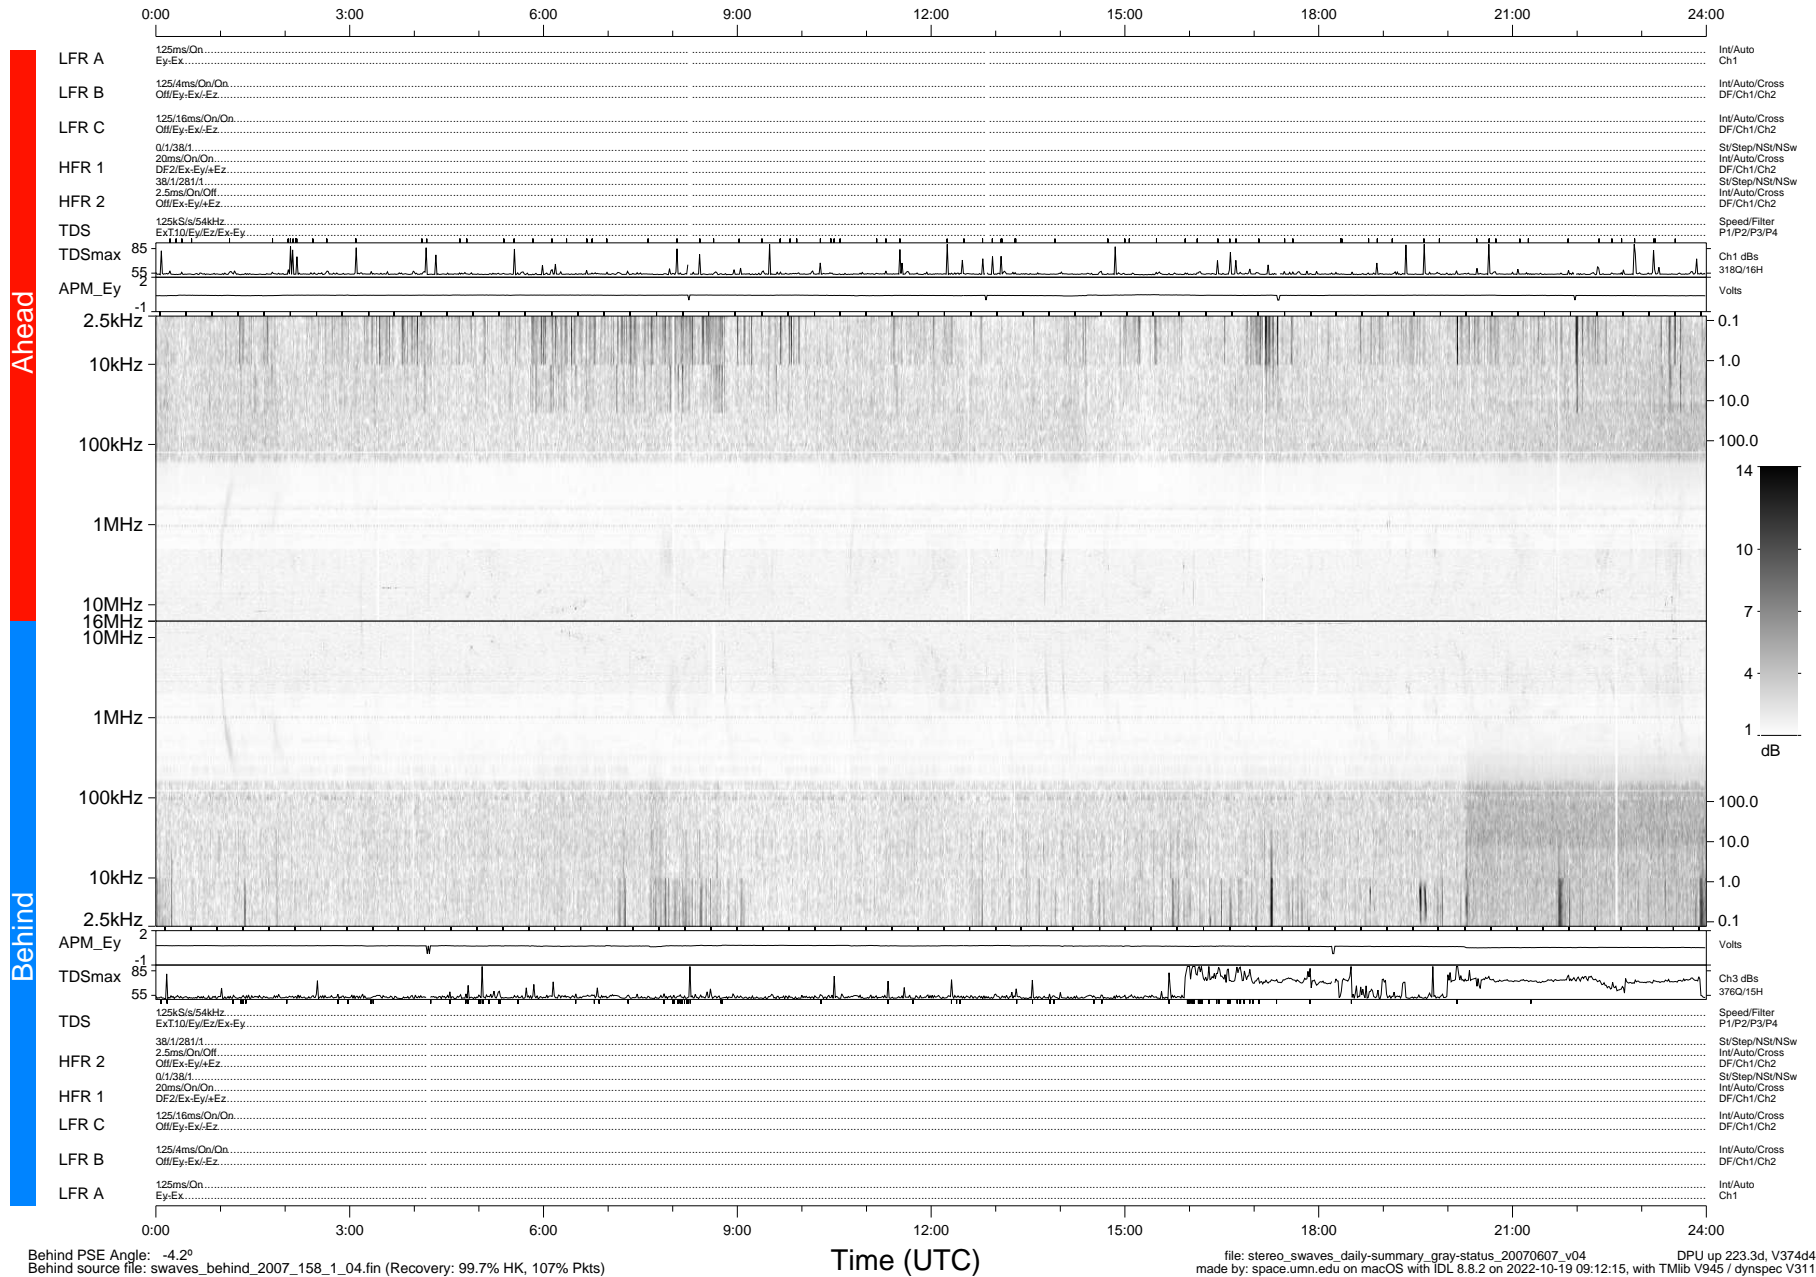

STEREO/WAVES Daily Summary - 07-Jun-2007 (DOY 158)

Ahead source file: swaves_ahead_2007_158_1_04.fin (Recovery: 99.7% HK, 99% Pkts)
Ahead PSE Angle: 7.4°

DPU up 213.2d, V374d4

Behind PSE Angle: -4.2°
Behind source file: swaves_behind_2007_158_1_04.fin (Recovery: 99.7% HK, 107% Pkts)