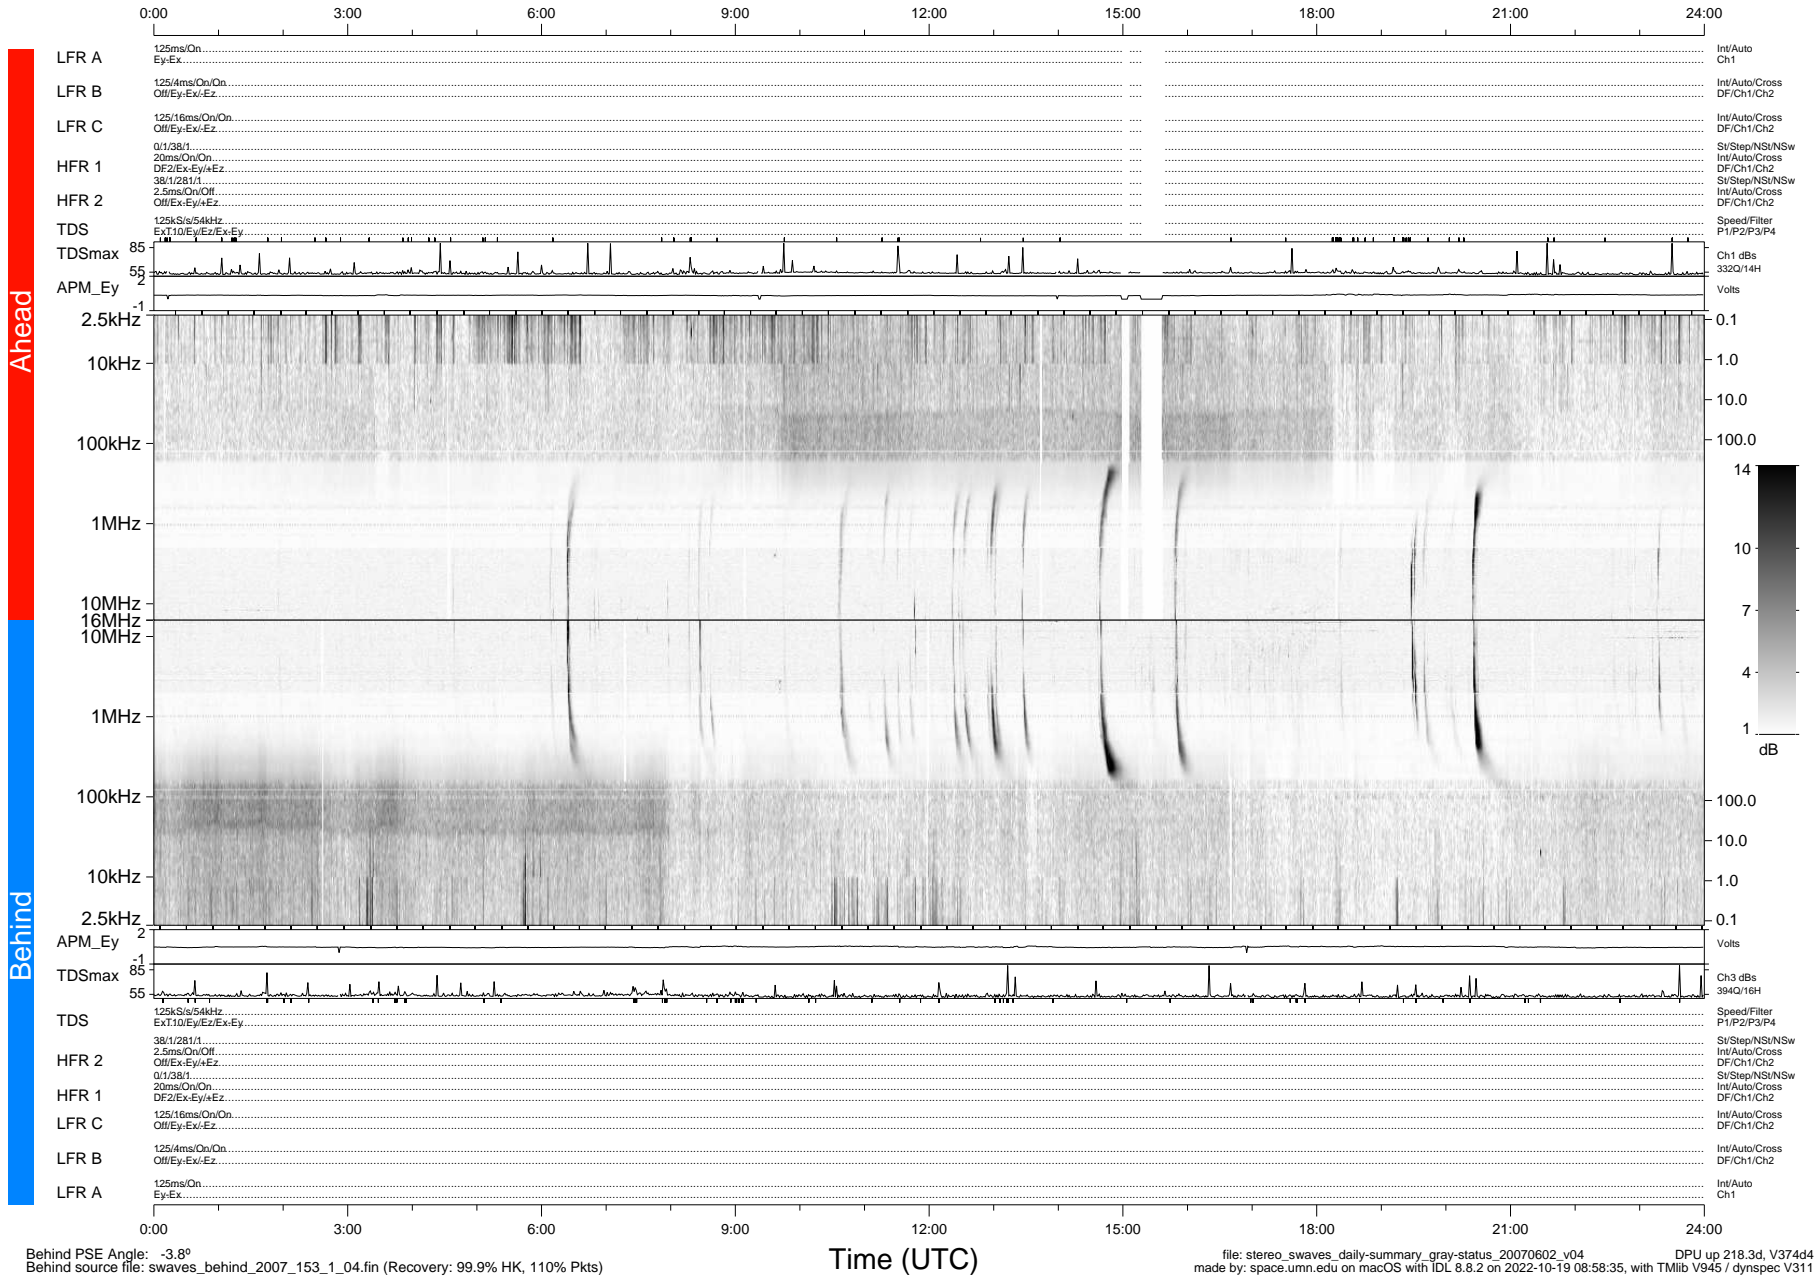

STEREO/WAVES Daily Summary - 02-Jun-2007 (DOY 153)

Ahead source file: swaves_ahead_2007_153_1_04.fin (Recovery: 97.9% HK, 99% Pkts)
Ahead PSE Angle: 6.9°

DPU up 208.2d, V374d4

Behind PSE Angle: -3.8°
Behind source file: swaves_behind_2007_153_1_04.fin (Recovery: 99.9% HK, 110% Pkts)

Time (UTC)