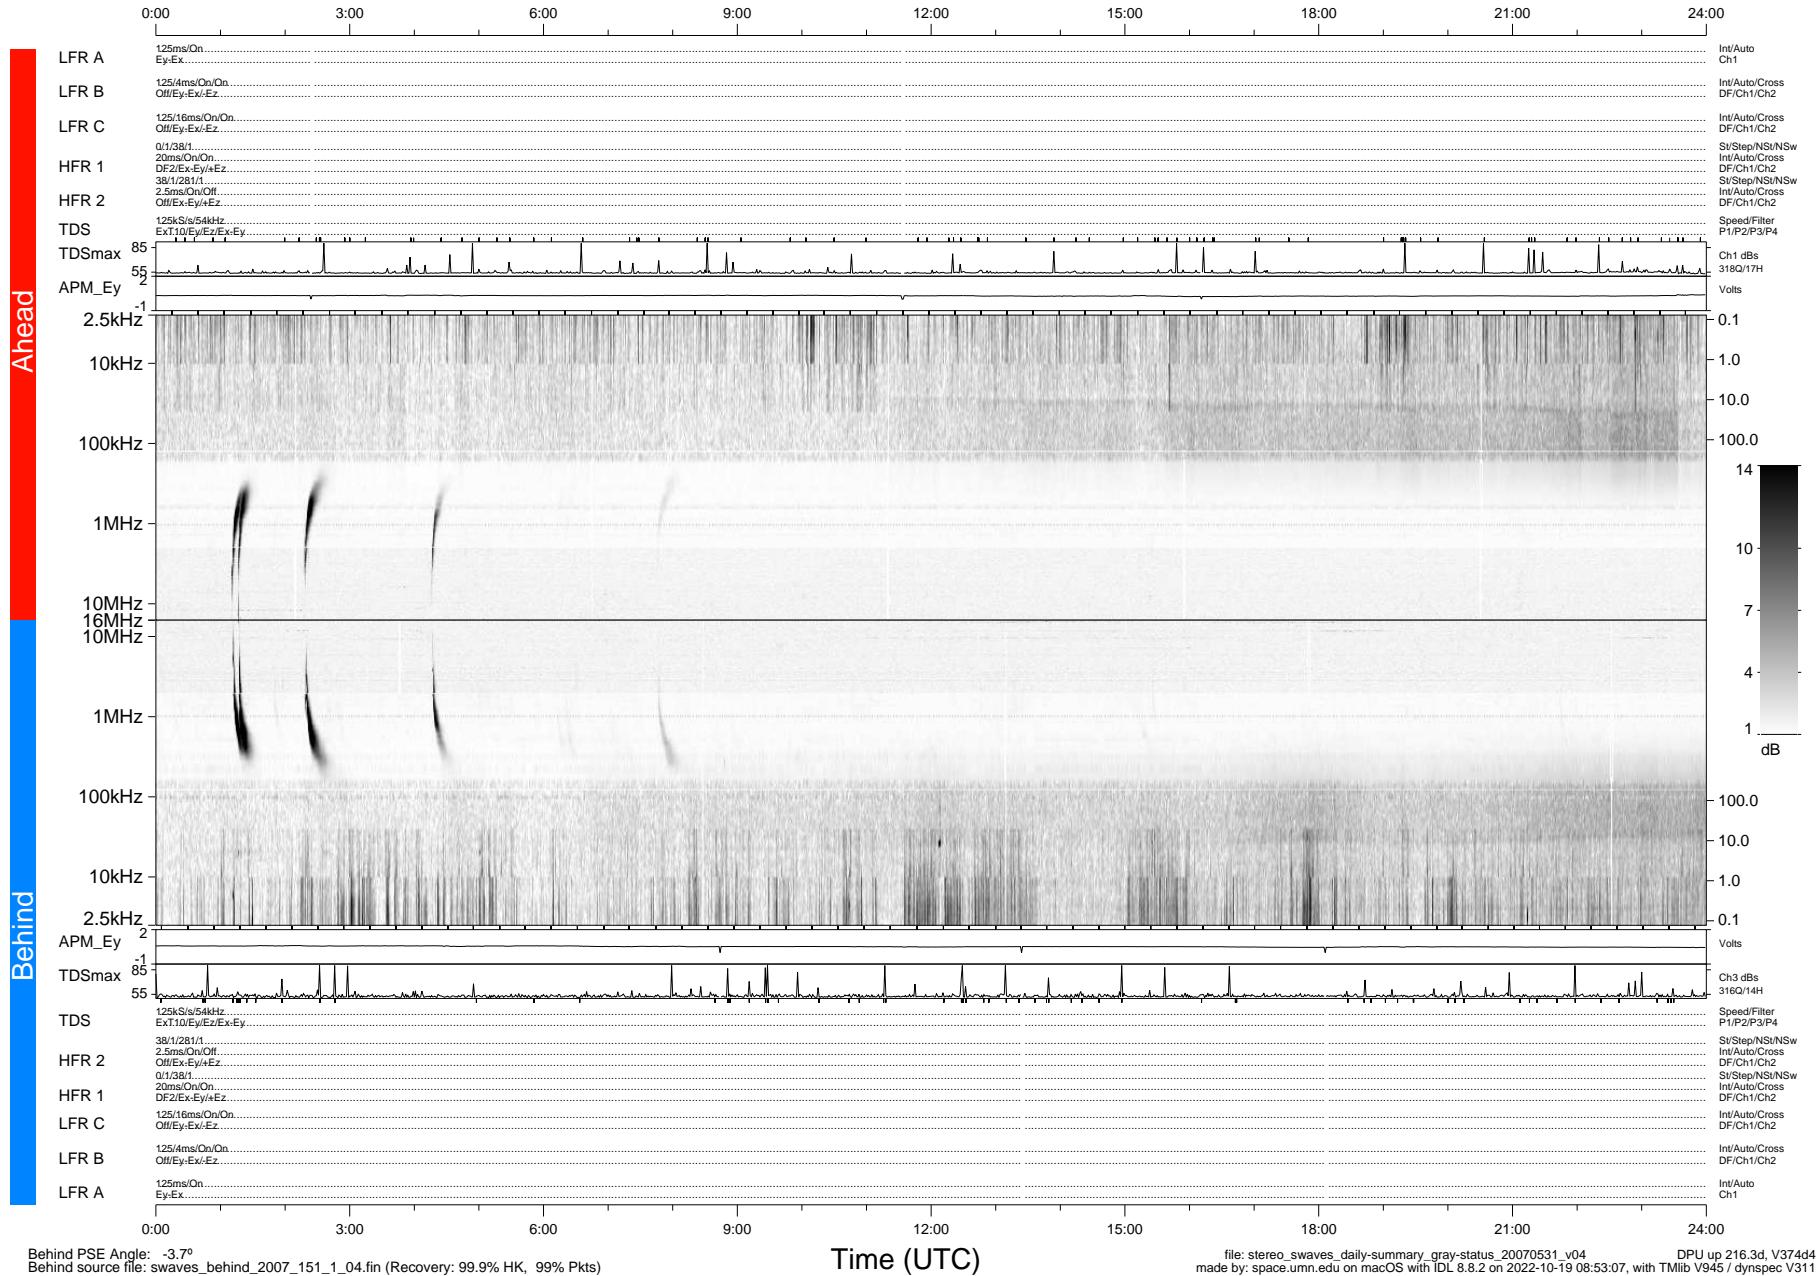

STEREO/WAVES Daily Summary - 31-May-2007 (DOY 151)

Ahead source file: swaves_ahead_2007_151_1_04.fin (Recovery: 99.7% HK, 99% Pkts)
Ahead PSE Angle: 6.7°

DPU up 206.2d, V374d4

Behind PSE Angle: -3.7°
Behind source file: swaves_behind_2007_151_1_04.fin (Recovery: 99.9% HK, 99% Pkts)

Time (UTC)