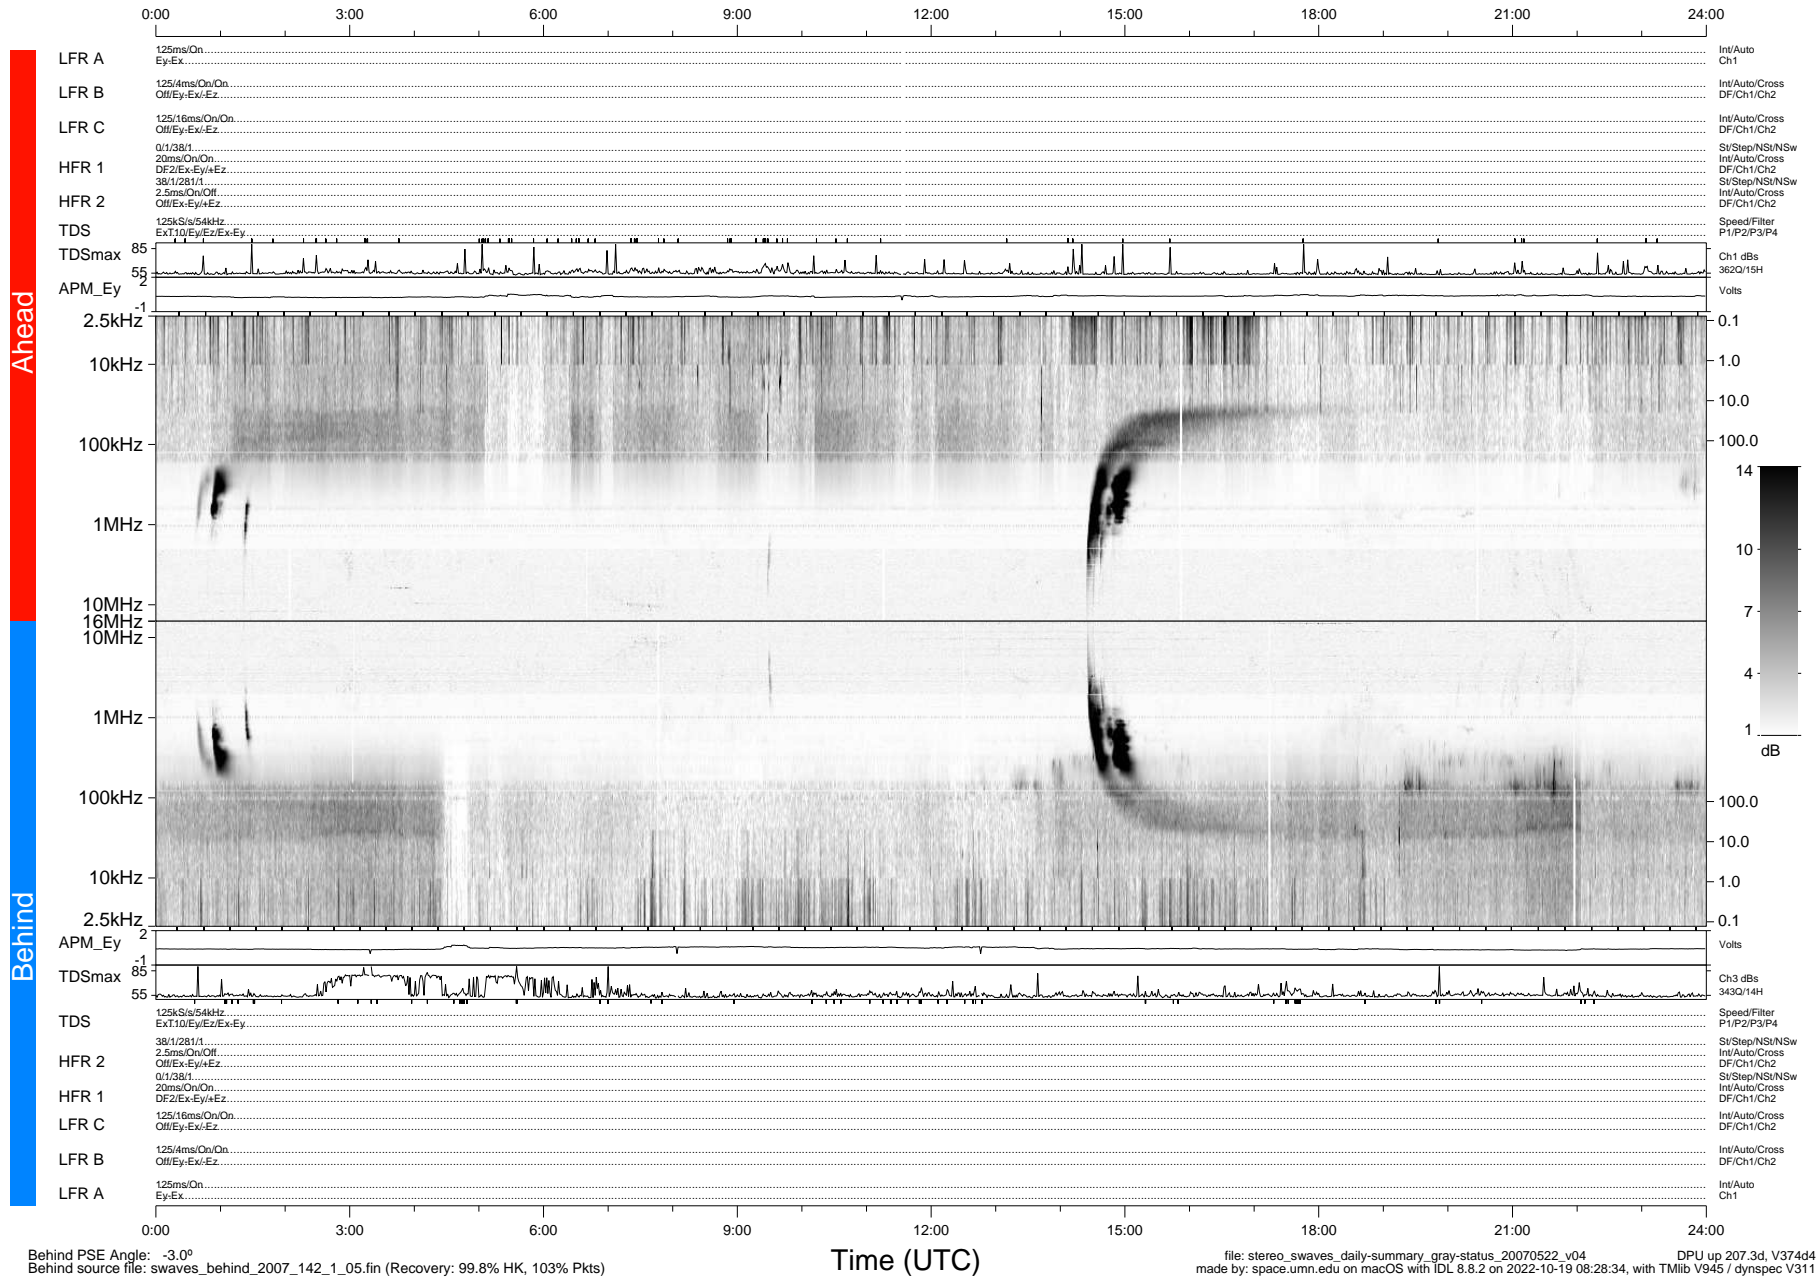

STEREO/WAVES Daily Summary - 22-May-2007 (DOY 142)

Ahead source file: swaves_ahead_2007_142_1_04.fin (Recovery: 99.9% HK, 105% Pkts)
 Ahead PSE Angle: 6.0°

DPU up 197.2d, V374d4

Behind PSE Angle: -3.0°
 Behind source file: swaves_behind_2007_142_1_05.fin (Recovery: 99.8% HK, 103% Pkts)

file: stereo_swaves_daily-summary_gray-status_20070522_v04
 DPU up 207.3d, V374d4
 made by: space.umn.edu on macOS with IDL 8.8.2 on 2022-10-19 08:28:34, with TLib V945 / dynspec V311