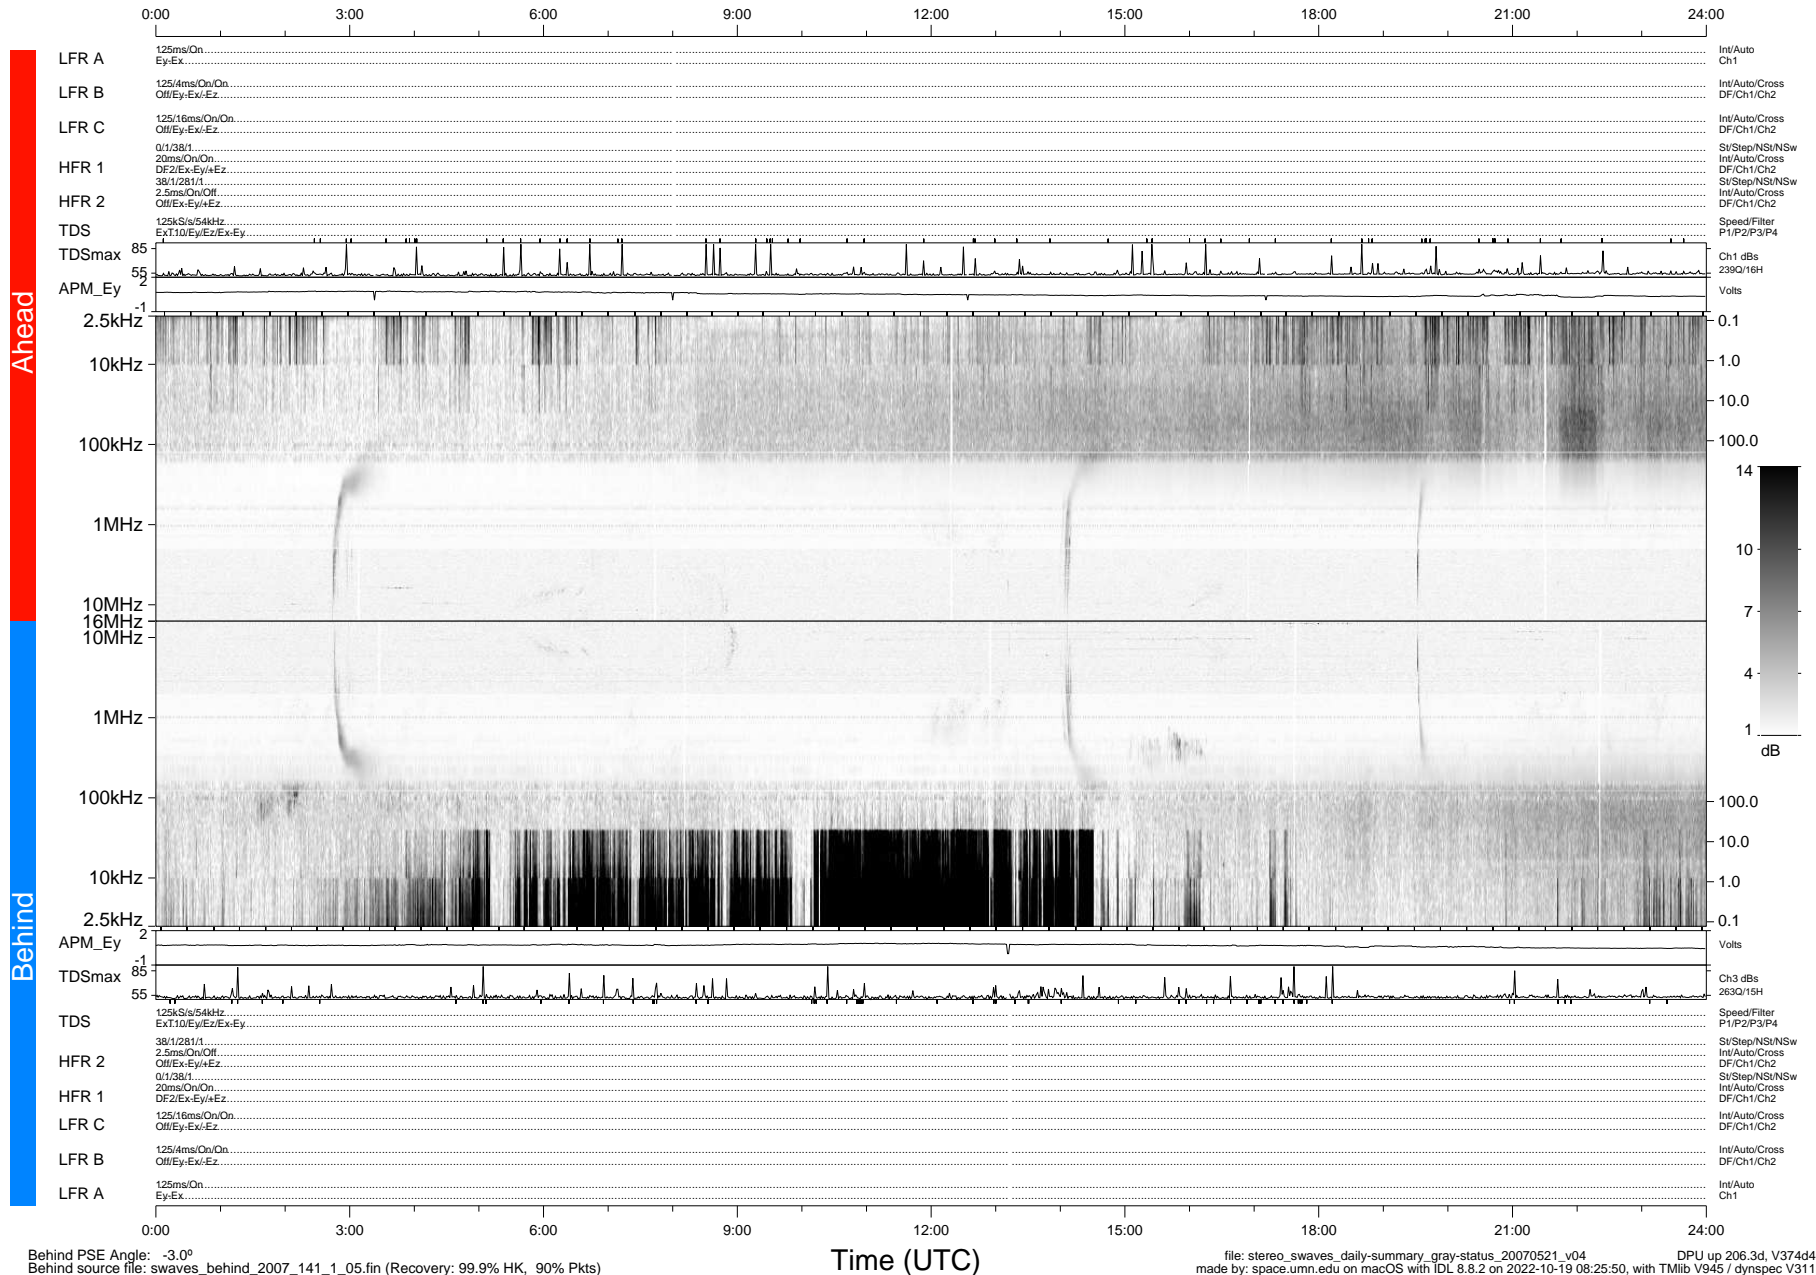

STEREO/WAVES Daily Summary - 21-May-2007 (DOY 141)

Ahead source file: swaves_ahead_2007_141_1_04.fin (Recovery: 99.7% HK, 87% Pkts)
 Ahead PSE Angle: 5.8°

DPU up 196.2d, V374d4

Behind PSE Angle: -3.0°
 Behind source file: swaves_behind_2007_141_1_05.fin (Recovery: 99.9% HK, 90% Pkts)

Time (UTC)

file: stereo_swaves_daily-summary_gray-status_20070521_v04 DPU up 206.3d, V374d4
 made by: space.umn.edu on macOS with IDL 8.8.2 on 2022-10-19 08:25:50, with TLib V945 / dynspec V311