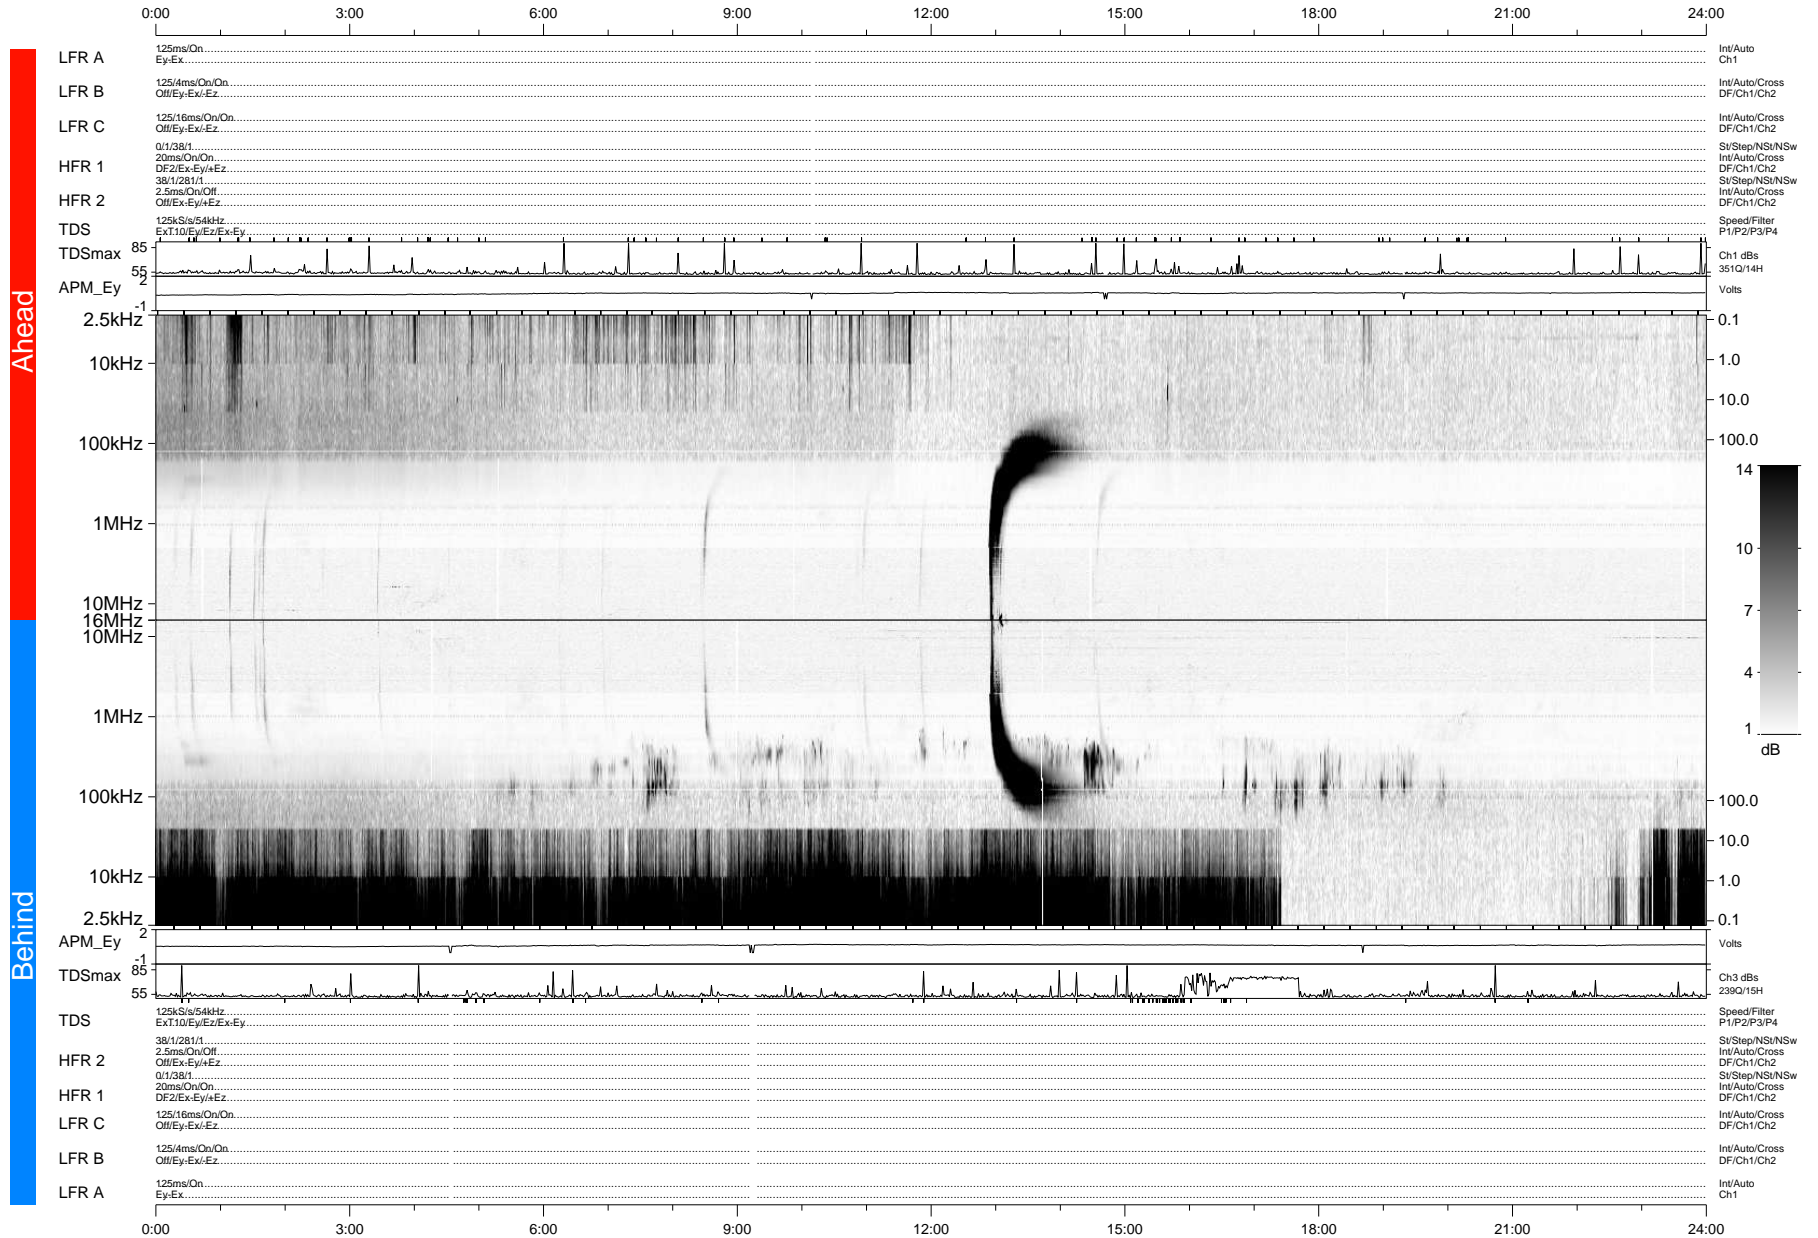

# STEREO/WAVES Daily Summary - 19-May-2007 (DOY 139)

Ahead source file: swaves\_ahead\_2007\_139\_1\_04.fin (Recovery: 99.7% HK, 104% Pkts)  
 Ahead PSE Angle: 5.6°

DPU up 194.2d, V374d4

Behind PSE Angle: -2.9°  
 Behind source file: swaves\_behind\_2007\_139\_1\_04.fin (Recovery: 99.6% HK, 87% Pkts)

Time (UTC)

file: stereo\_swaves\_daily-summary\_gray-status\_20070519\_v04 DPU up 204.3d, V374d4  
 made by: space.umn.edu on macOS with IDL 8.8.2 on 2022-10-19 08:20:25, with Tlib V945 / dynspec V311