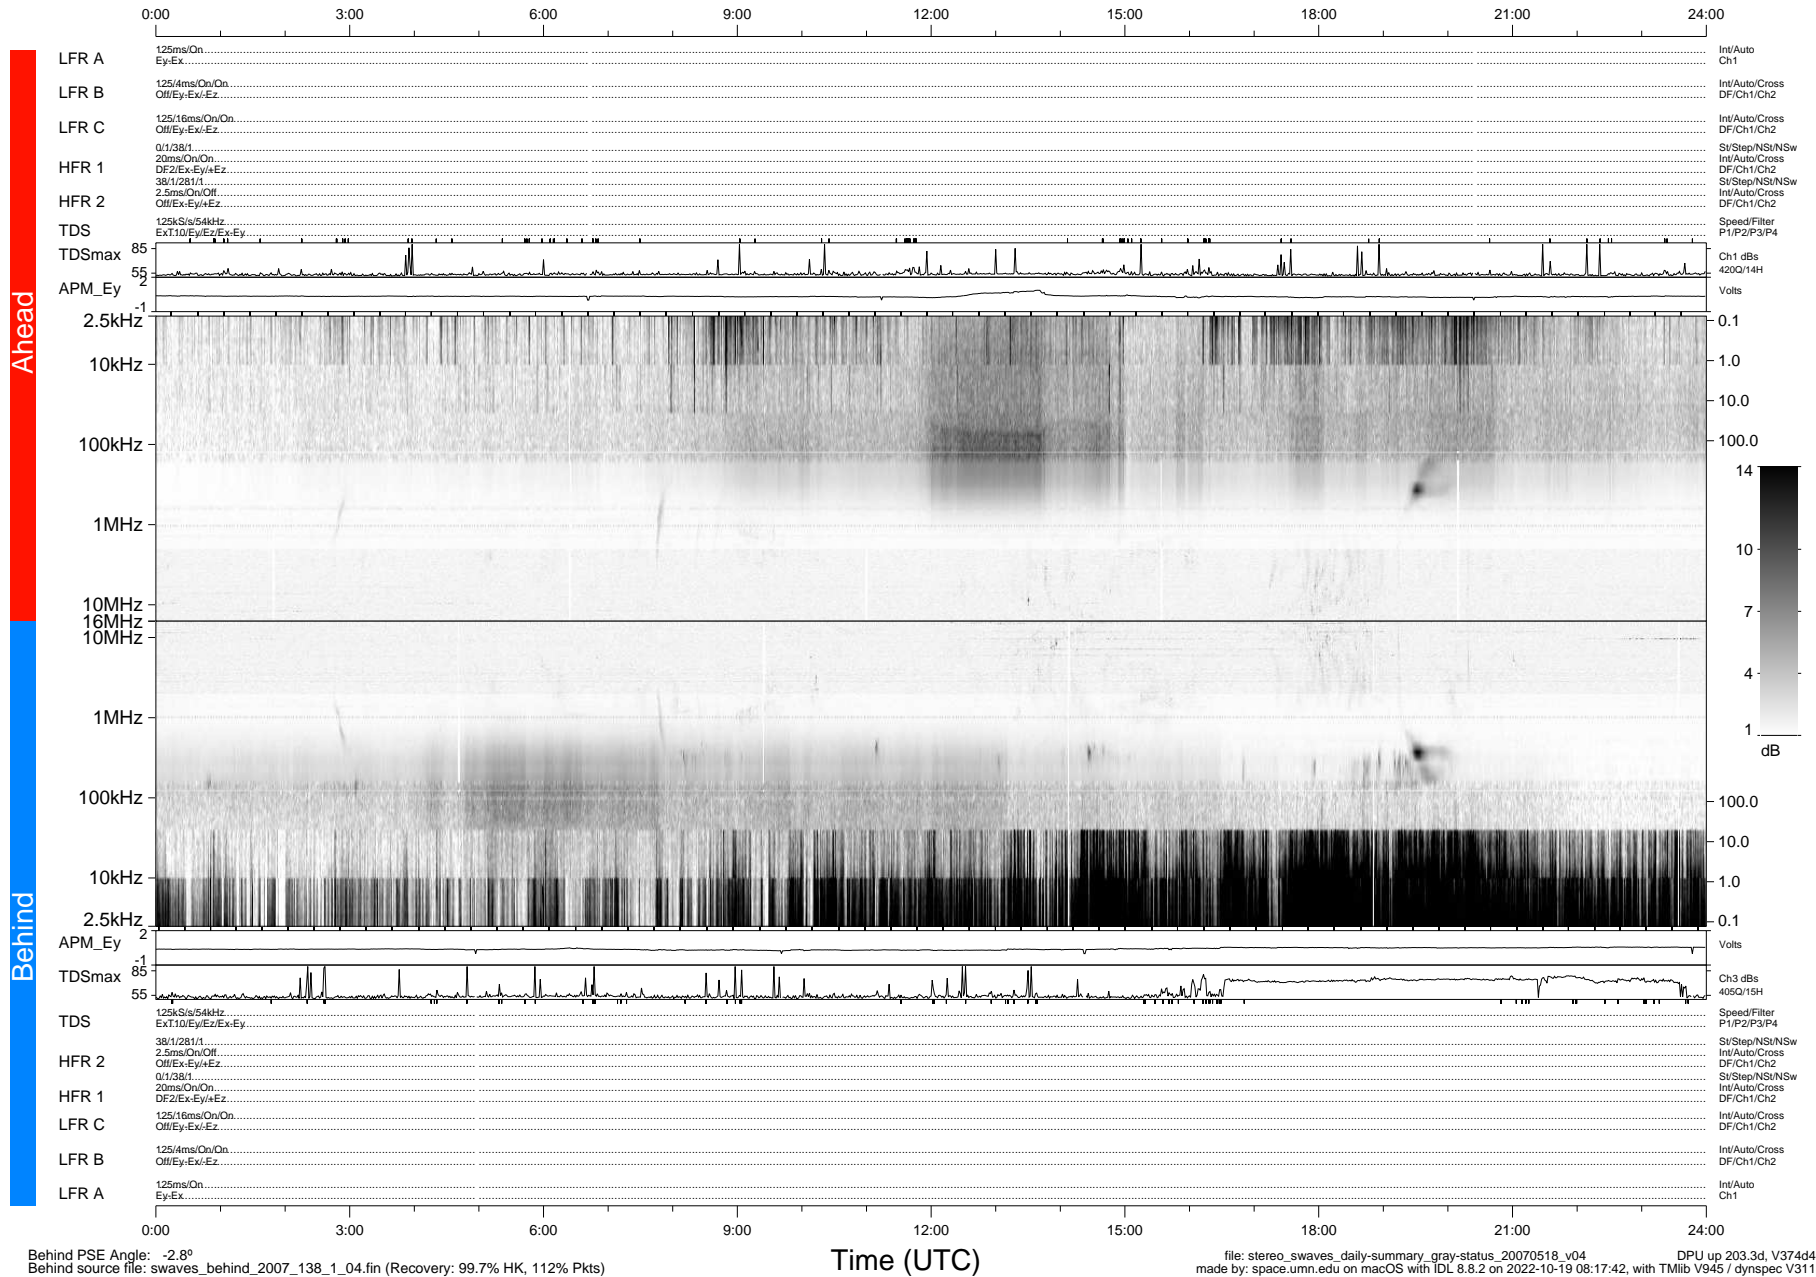

STEREO/WAVES Daily Summary - 18-May-2007 (DOY 138)

Ahead source file: swaves_ahead_2007_138_1_05.fin (Recovery: 99.7% HK, 114% Pkts)
Ahead PSE Angle: 5.6°

DPU up 193.2d, V374d4

Behind PSE Angle: -2.8°
Behind source file: swaves_behind_2007_138_1_04.fin (Recovery: 99.7% HK, 112% Pkts)