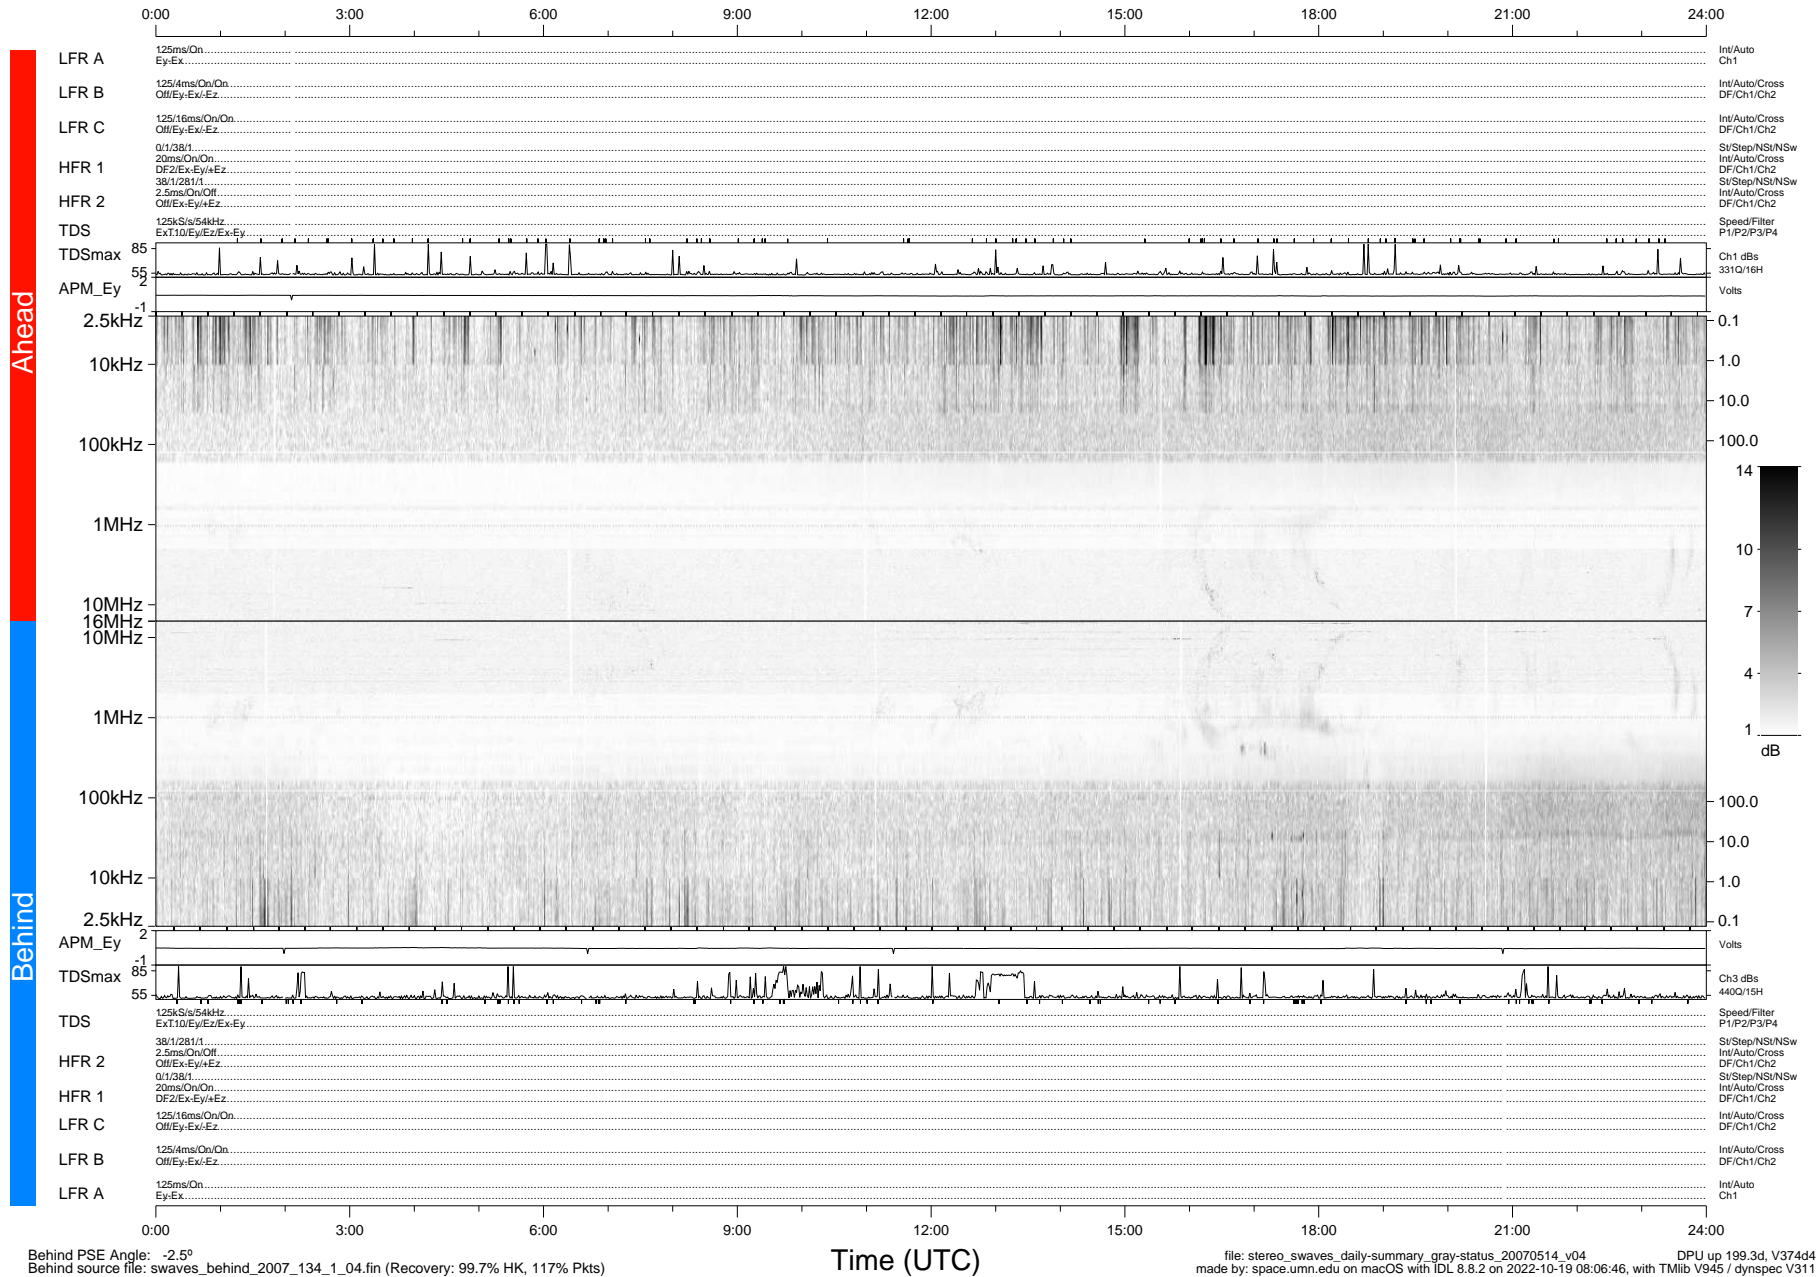

STEREO/WAVES Daily Summary - 14-May-2007 (DOY 134)

Ahead source file: swaves_ahead_2007_134_1_04.fin (Recovery: 99.9% HK, 101% Pkts)
Ahead PSE Angle: 5.3°

DPU up 189.2d, V374d4

Behind PSE Angle: -2.5°
Behind source file: swaves_behind_2007_134_1_04.fin (Recovery: 99.7% HK, 117% Pkts)

Time (UTC)