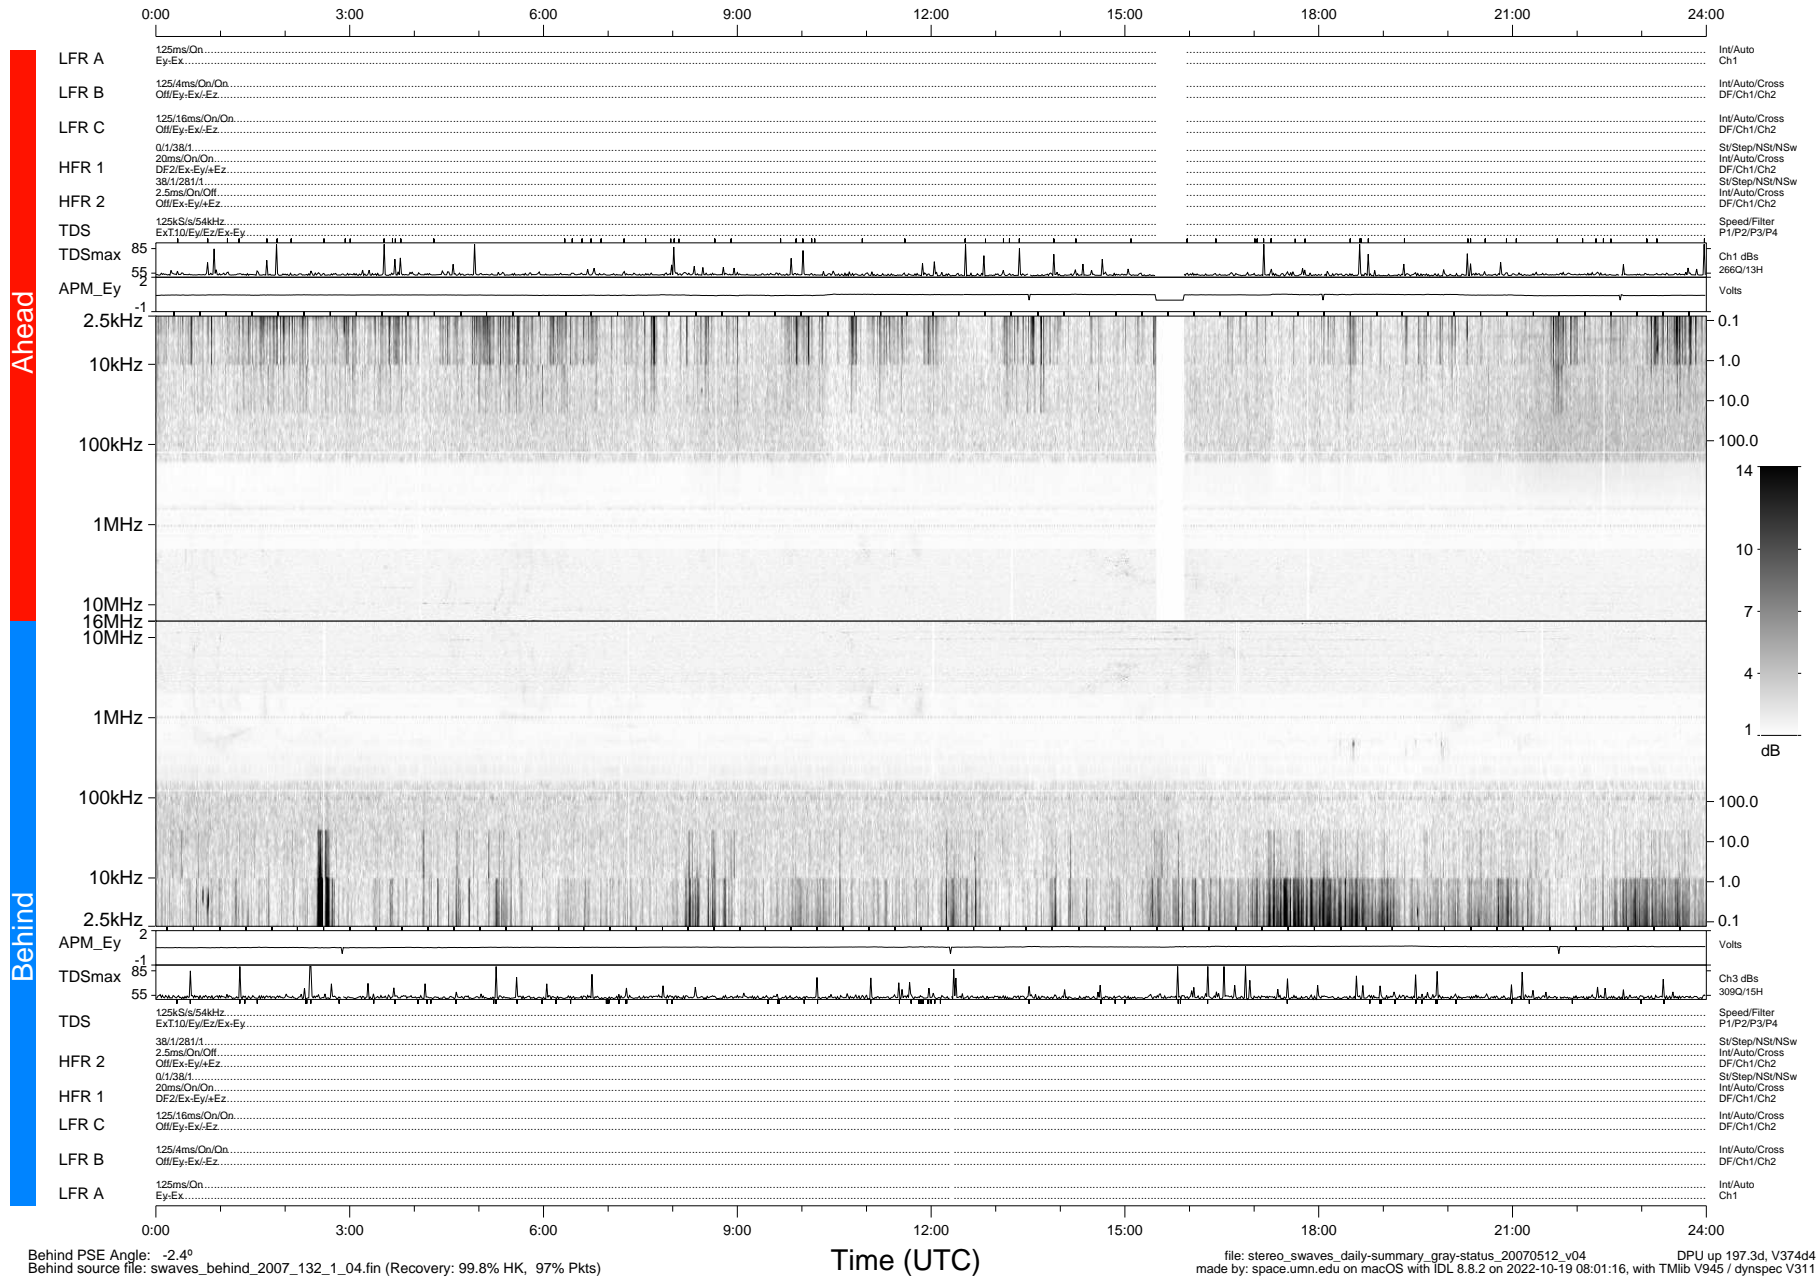

STEREO/WAVES Daily Summary - 12-May-2007 (DOY 132)

Ahead source file: swaves_ahead_2007_132_1_04.fin (Recovery: 98.0% HK, 90% Pkts)
Ahead PSE Angle: 5.1°

DPU up 187.2d, V374d4

Behind PSE Angle: -2.4°
Behind source file: swaves_behind_2007_132_1_04.fin (Recovery: 99.8% HK, 97% Pkts)

Time (UTC)