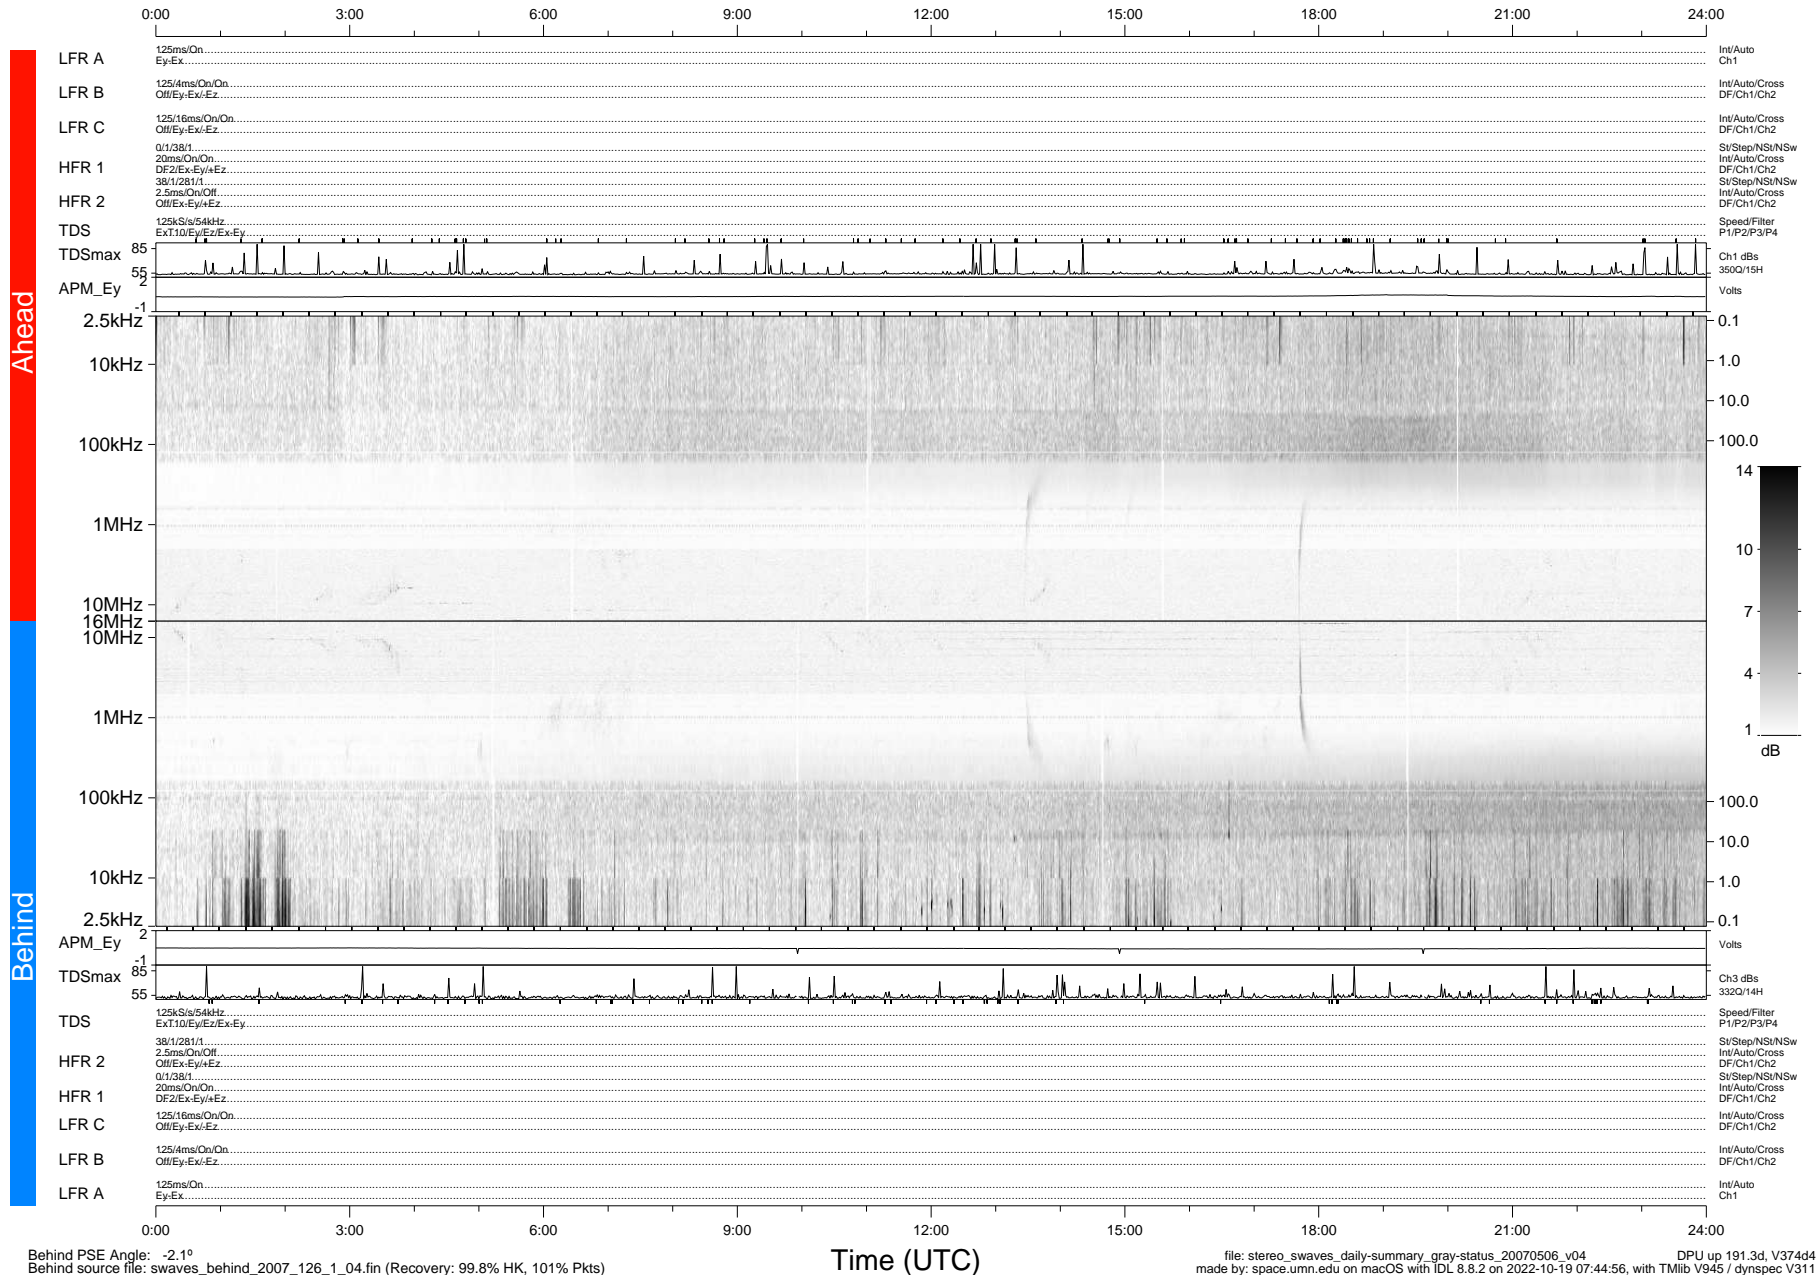

STEREO/WAVES Daily Summary - 06-May-2007 (DOY 126)

Ahead source file: swaves_ahead_2007_126_1_04.fin (Recovery: 100.0% HK, 104% Pkts)
Ahead PSE Angle: 4.6°

DPU up 181.2d, V374d4

Behind PSE Angle: -2.1°
Behind source file: swaves_behind_2007_126_1_04.fin (Recovery: 99.8% HK, 101% Pkts)

Time (UTC)