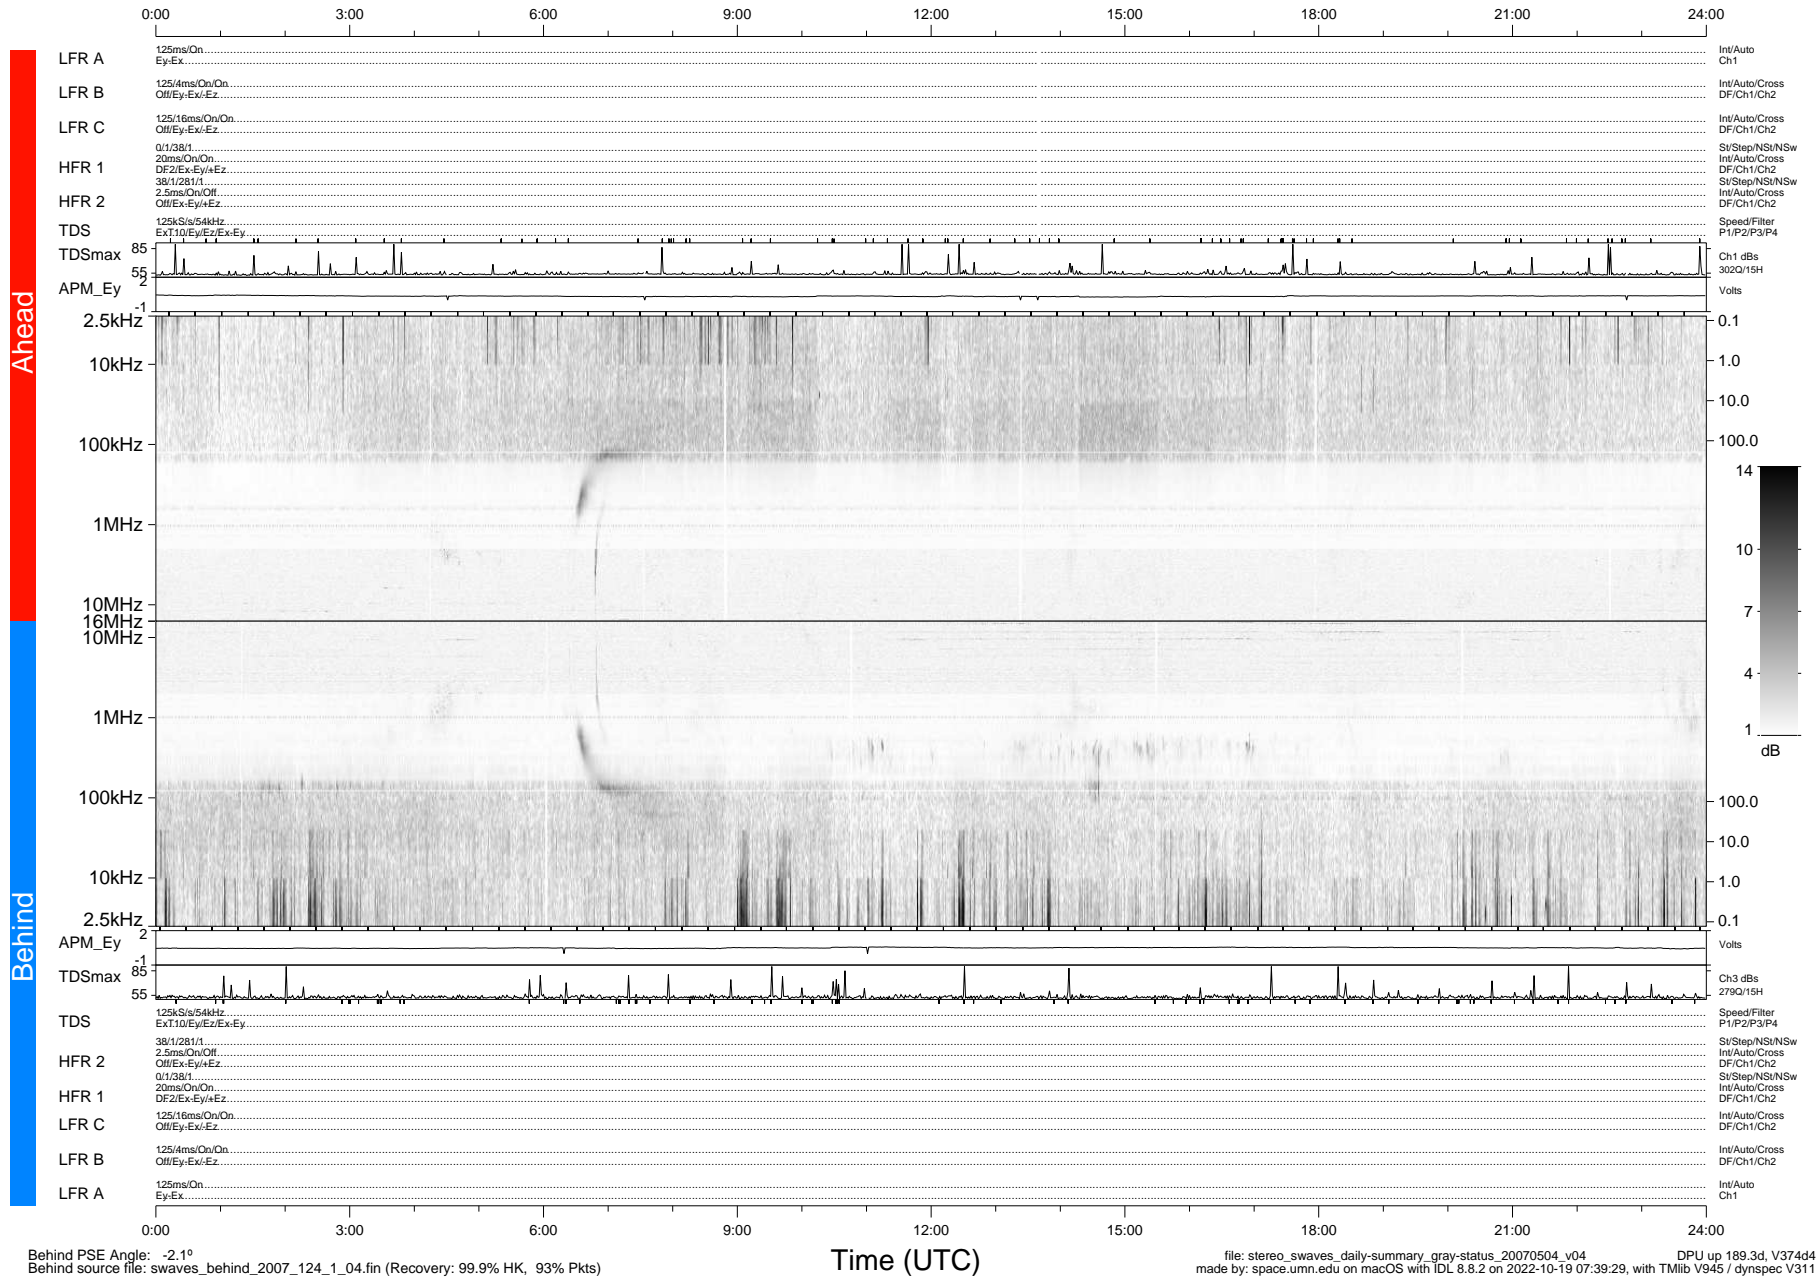

# STEREO/WAVES Daily Summary - 04-May-2007 (DOY 124)

Ahead source file: swaves\_ahead\_2007\_124\_1\_04.fin (Recovery: 99.7% HK, 96% Pkts)  
 Ahead PSE Angle: 4.4°

DPU up 179.2d, V374d4

Behind PSE Angle: -2.1°  
 Behind source file: swaves\_behind\_2007\_124\_1\_04.fin (Recovery: 99.9% HK, 93% Pkts)

file: stereo\_swaves\_daily-summary\_gray-status\_20070504\_v04 DPU up 189.3d, V374d4  
 made by: space.umn.edu on macOS with IDL 8.8.2 on 2022-10-19 07:39:29, with TLib V945 / dynspec V311