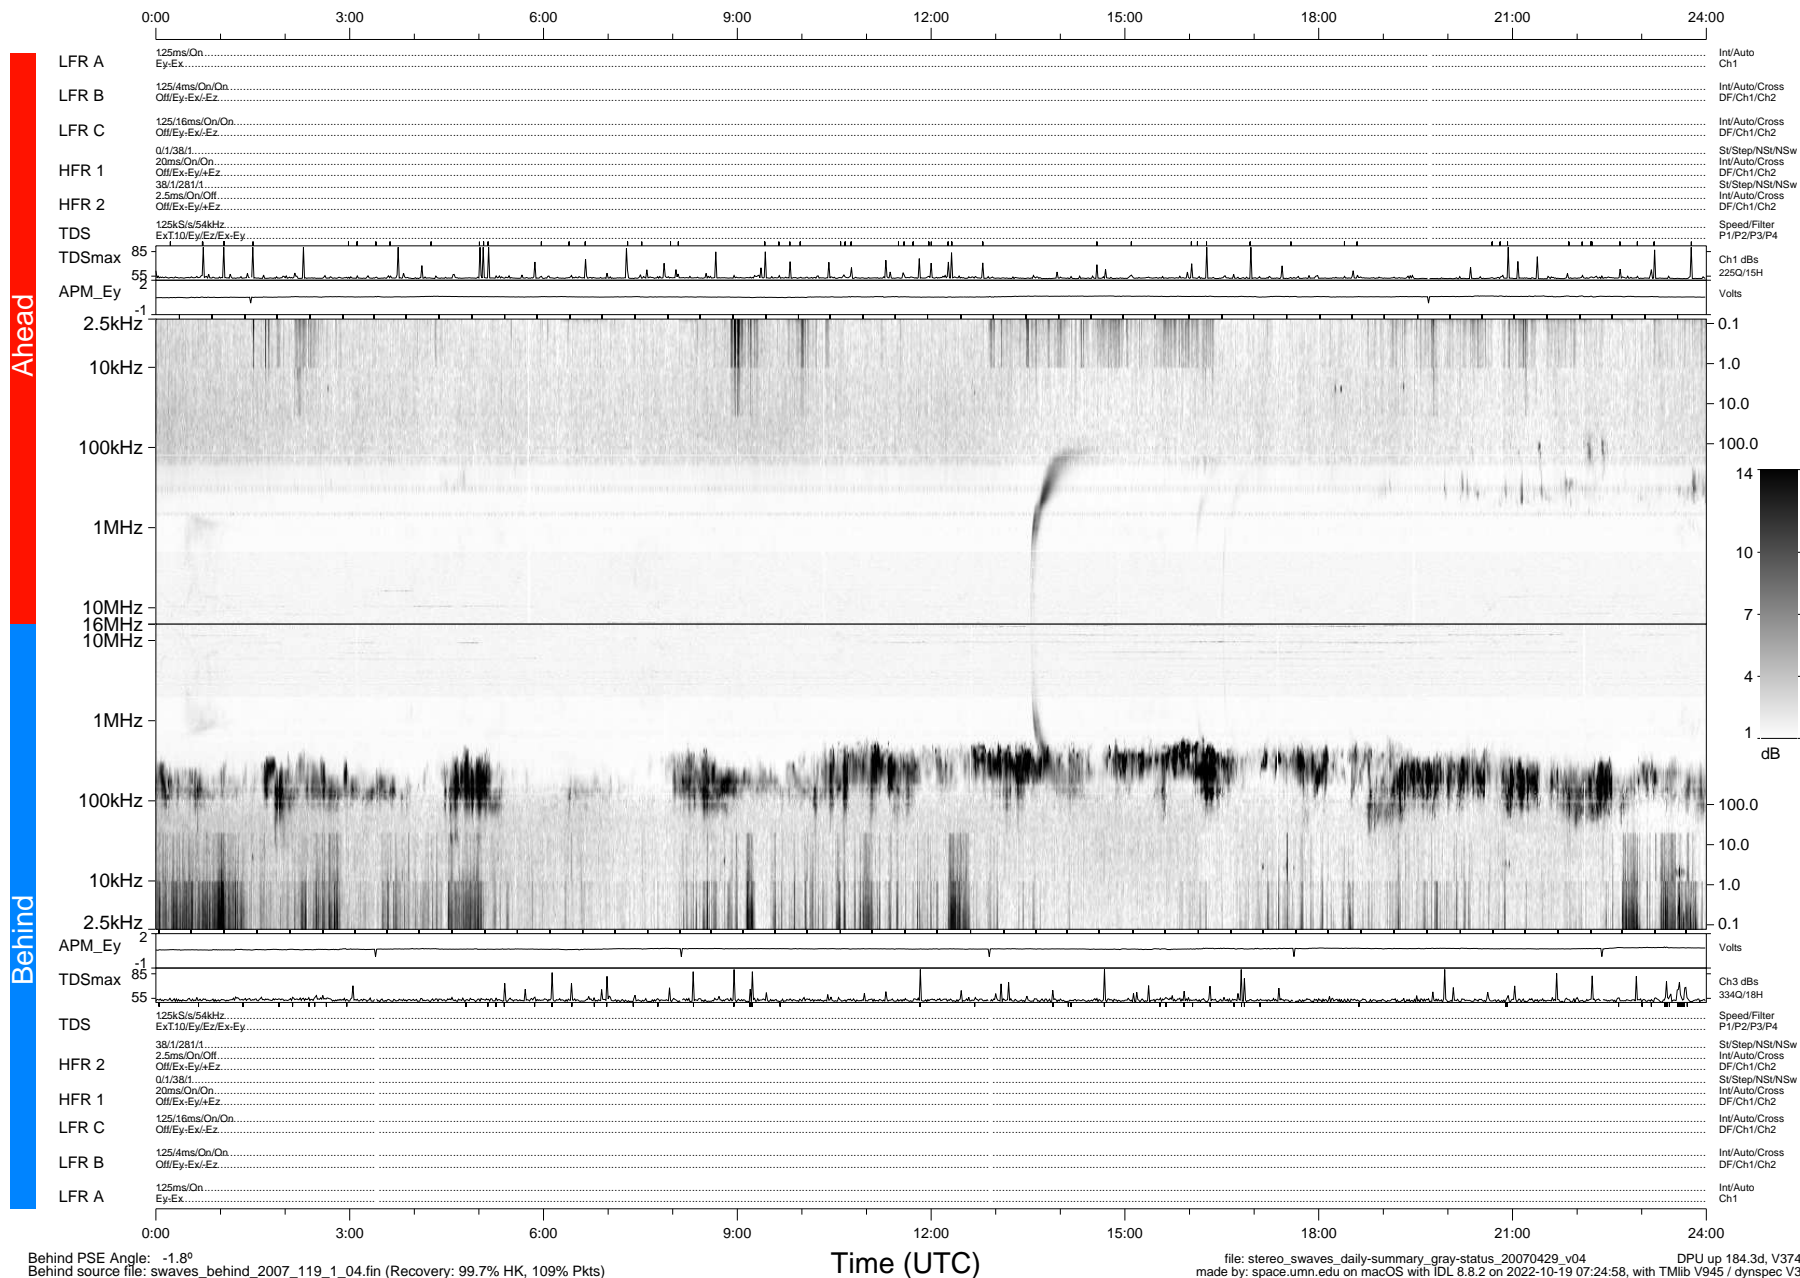

STEREO/WAVES Daily Summary - 29-Apr-2007 (DOY 119)

Ahead source file: swaves_ahead_2007_119_1_04.fin (Recovery: 99.9% HK, 93% Pkts)
Ahead PSE Angle: 4.1°

DPU up 174.2d, V374d1

Behind PSE Angle: -1.8°
Behind source file: swaves_behind_2007_119_1_04.fin (Recovery: 99.7% HK, 109% Pkts)