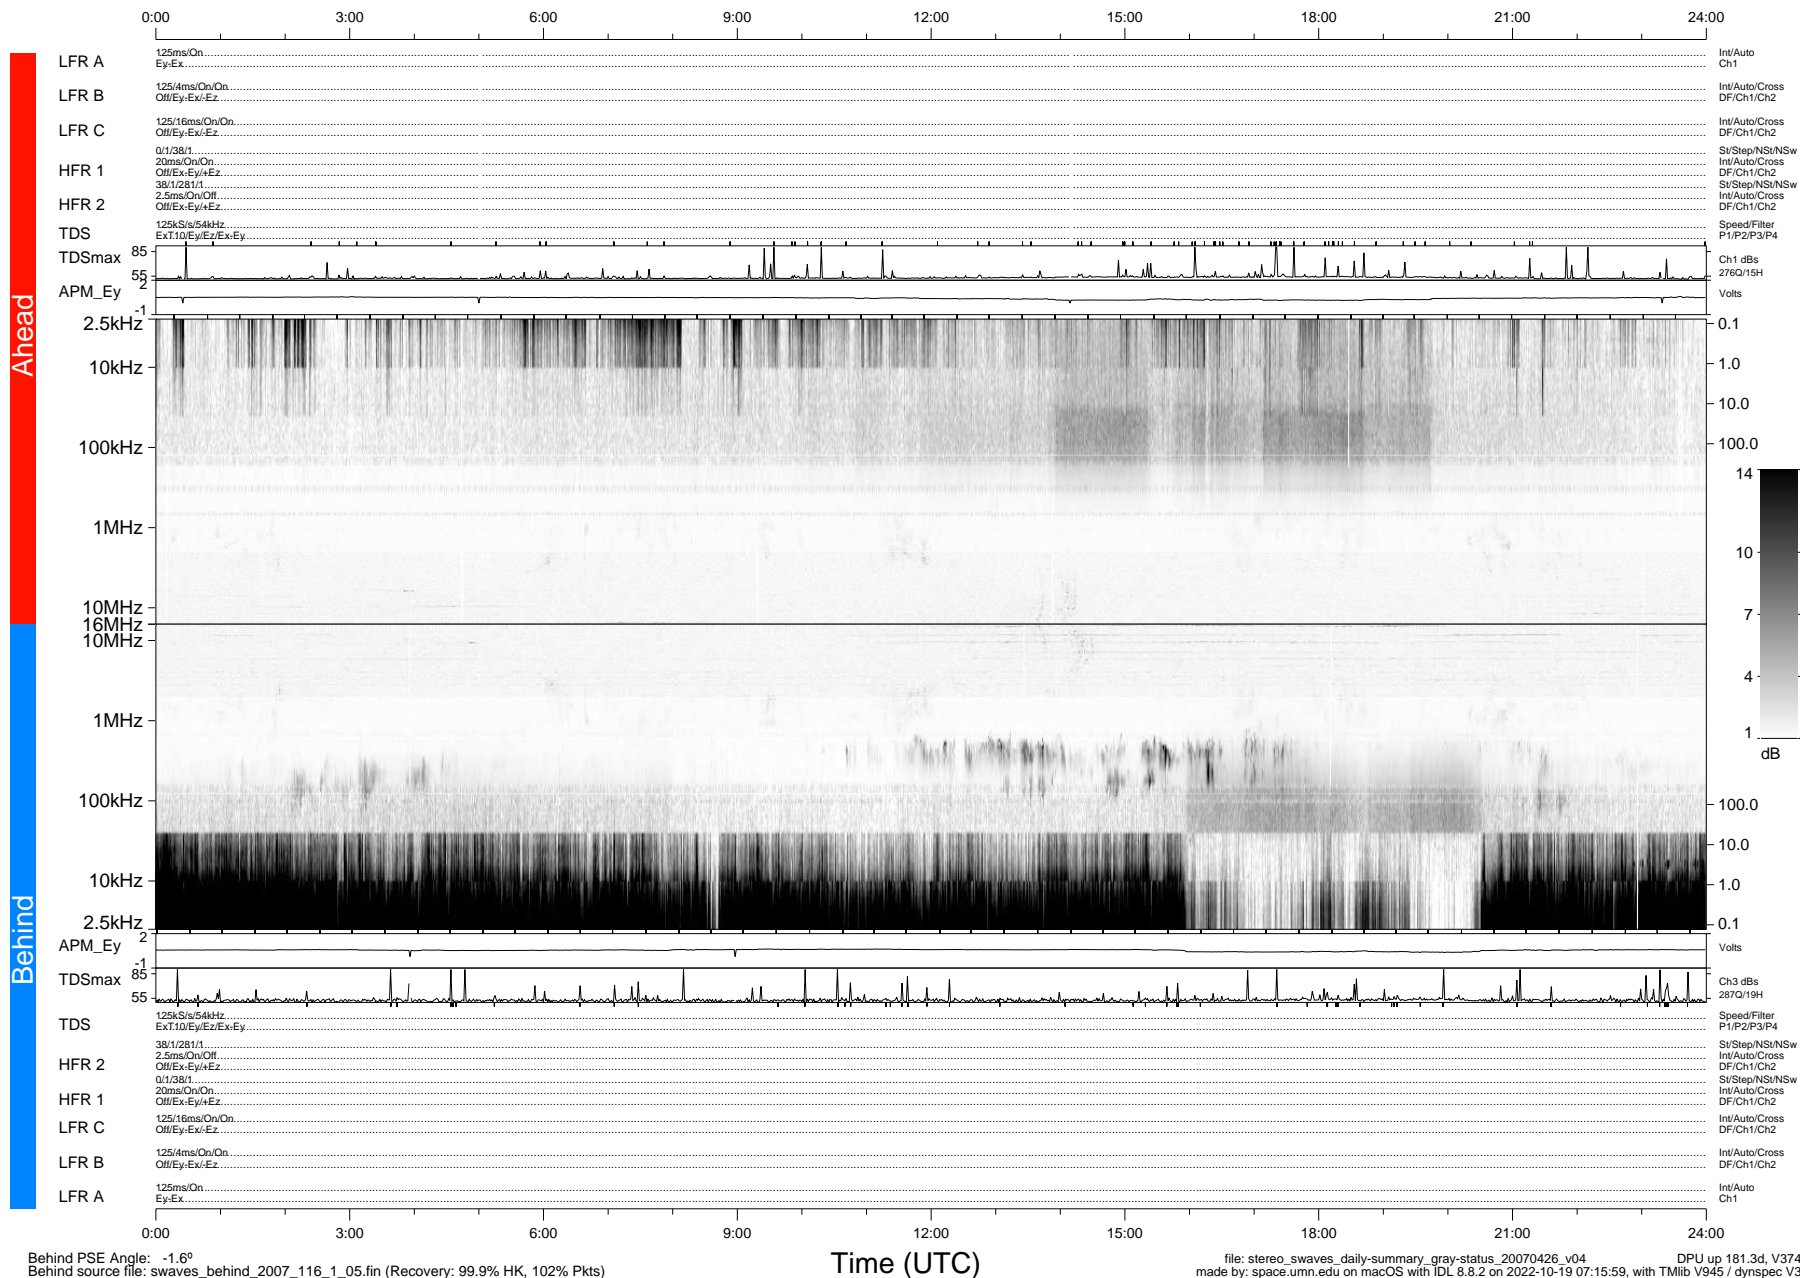

STEREO/WAVES Daily Summary - 26-Apr-2007 (DOY 116)

Ahead source file: swaves_ahead_2007_116_1_06.fin (Recovery: 99.7% HK, 99% Pkts)
Ahead PSE Angle: 3.8°

DPU up 171.2d, V374d1

Behind PSE Angle: -1.6°
Behind source file: swaves_behind_2007_116_1_05.fin (Recovery: 99.9% HK, 102% Pkts)

Time (UTC)