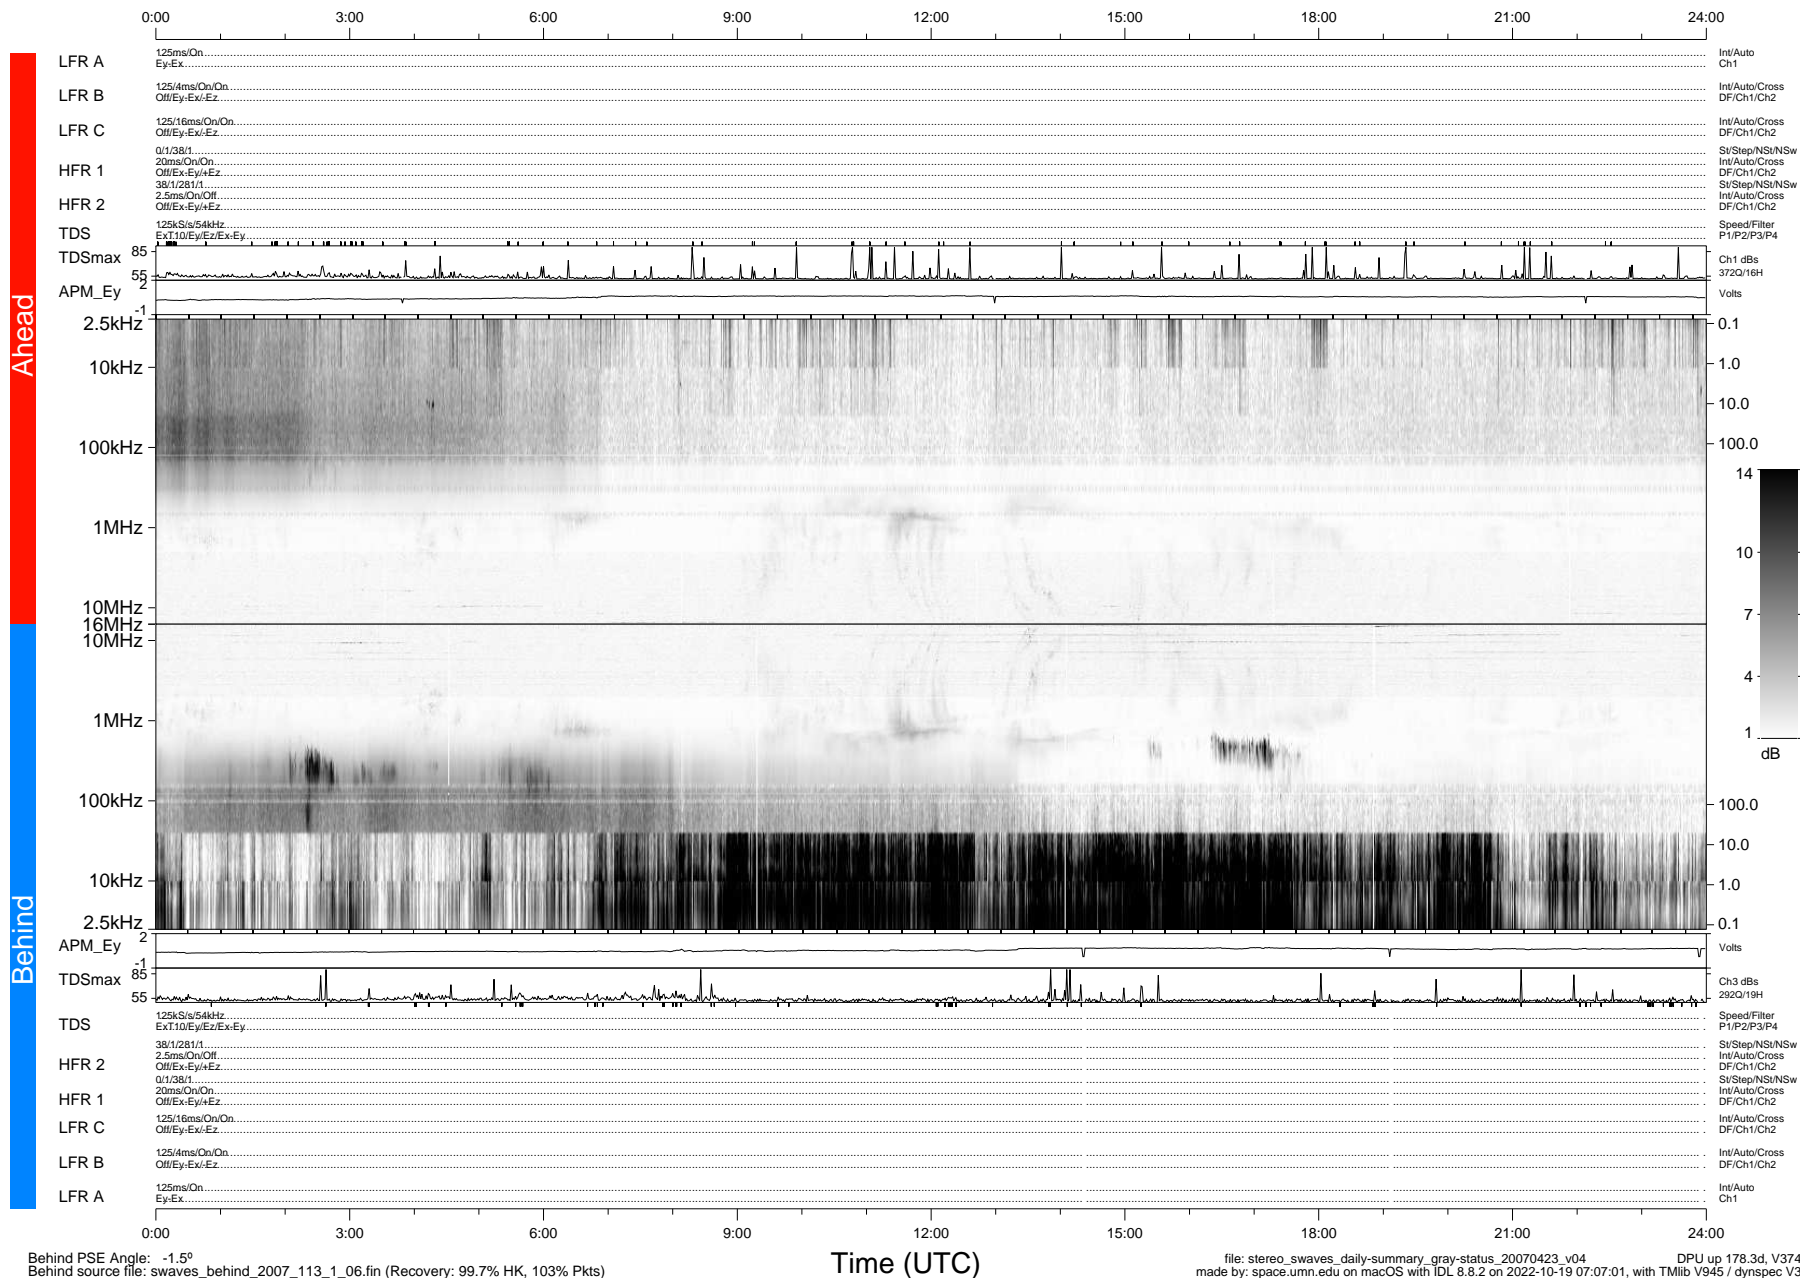

STEREO/WAVES Daily Summary - 23-Apr-2007 (DOY 113)

Ahead source file: swaves_ahead_2007_113_1_05.fin (Recovery: 99.8% HK, 115% Pkts)
Ahead PSE Angle: 3.6°

DPU up 168.2d, V374d1

Behind PSE Angle: -1.5°
Behind source file: swaves_behind_2007_113_1_06.fin (Recovery: 99.7% HK, 103% Pkts)

Time (UTC)