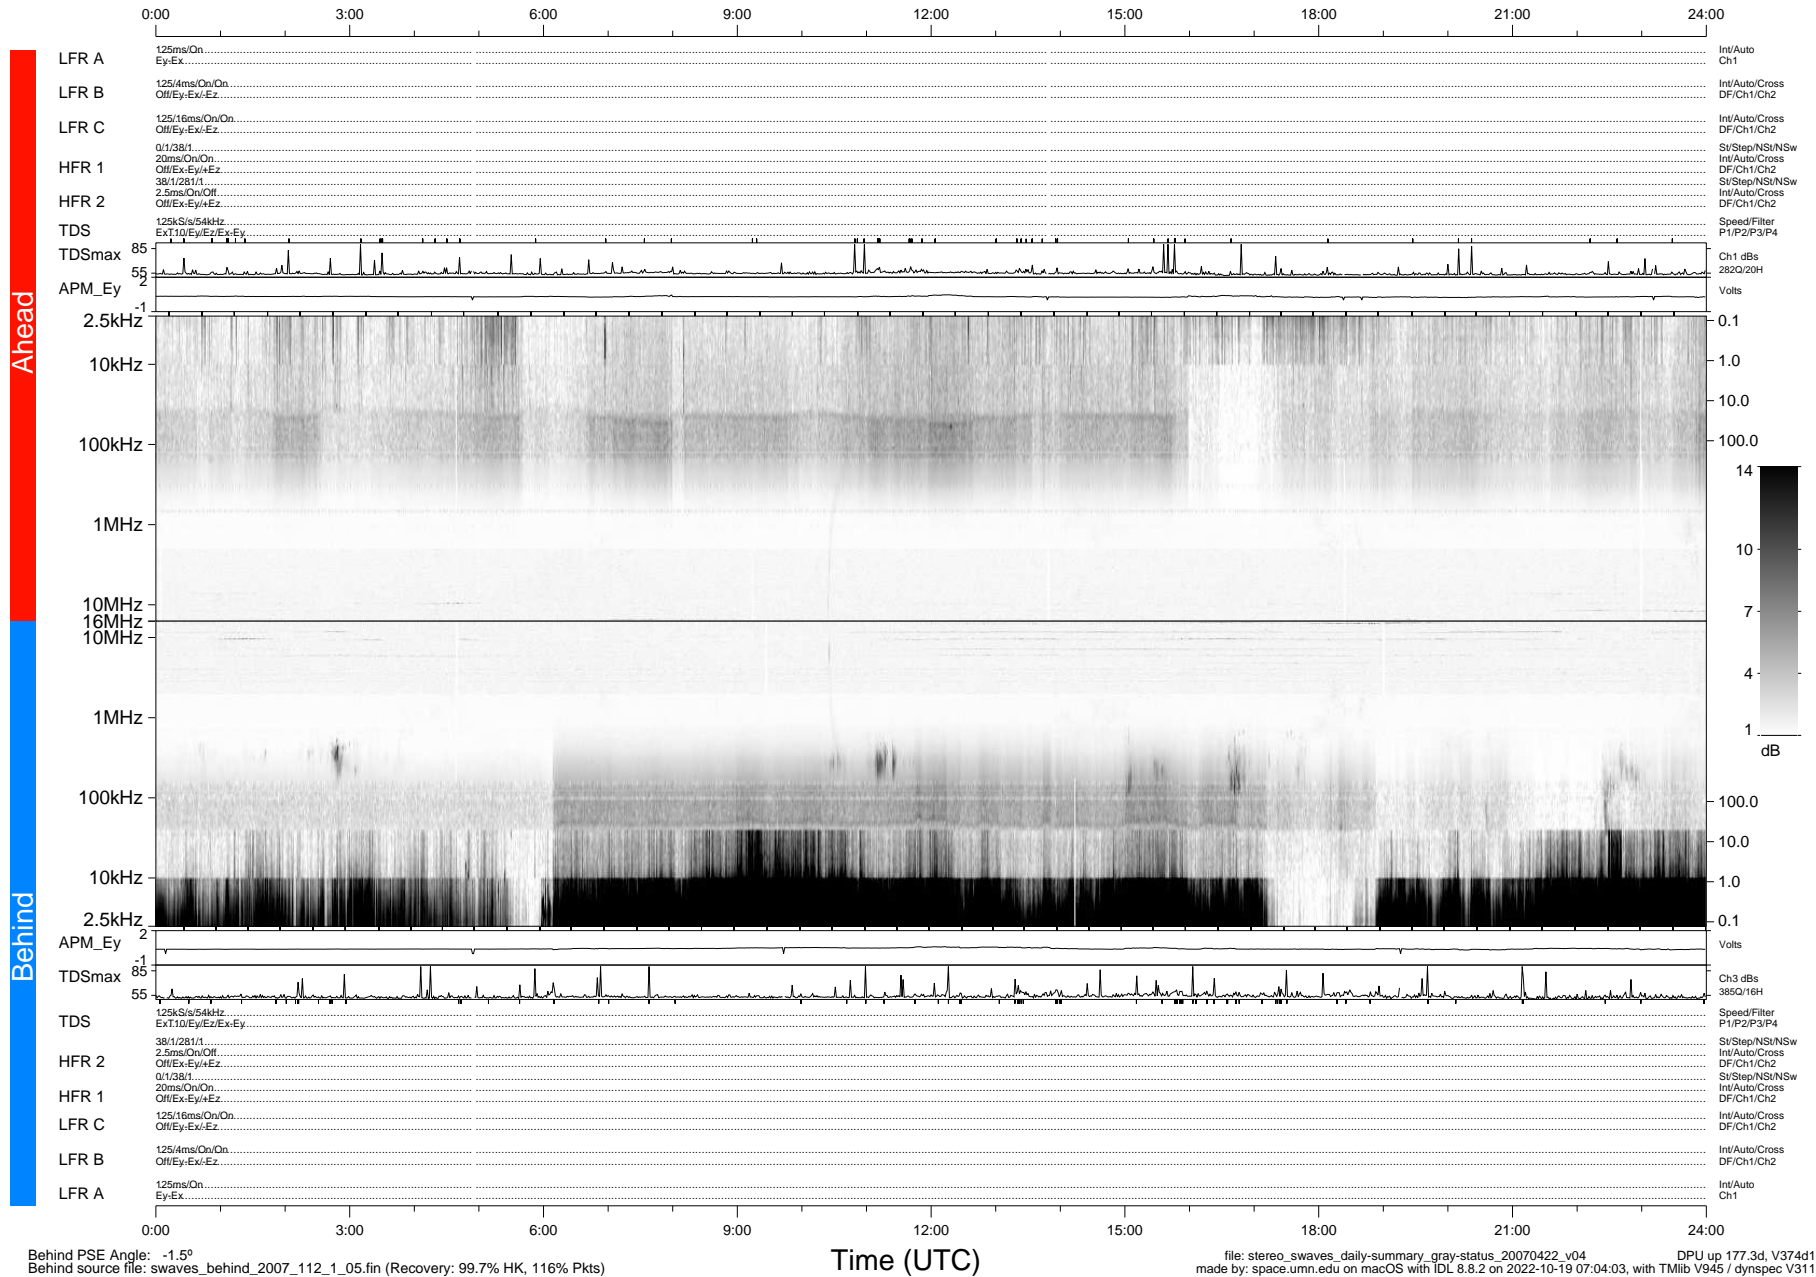

STEREO/WAVES Daily Summary - 22-Apr-2007 (DOY 112)

Ahead source file: swaves_ahead_2007_112_1_04.fin (Recovery: 99.7% HK, 101% Pkts)
Ahead PSE Angle: 3.6°

DPU up 167.2d, V374d1

Behind PSE Angle: -1.5°
Behind source file: swaves_behind_2007_112_1_05.fin (Recovery: 99.7% HK, 116% Pkts)