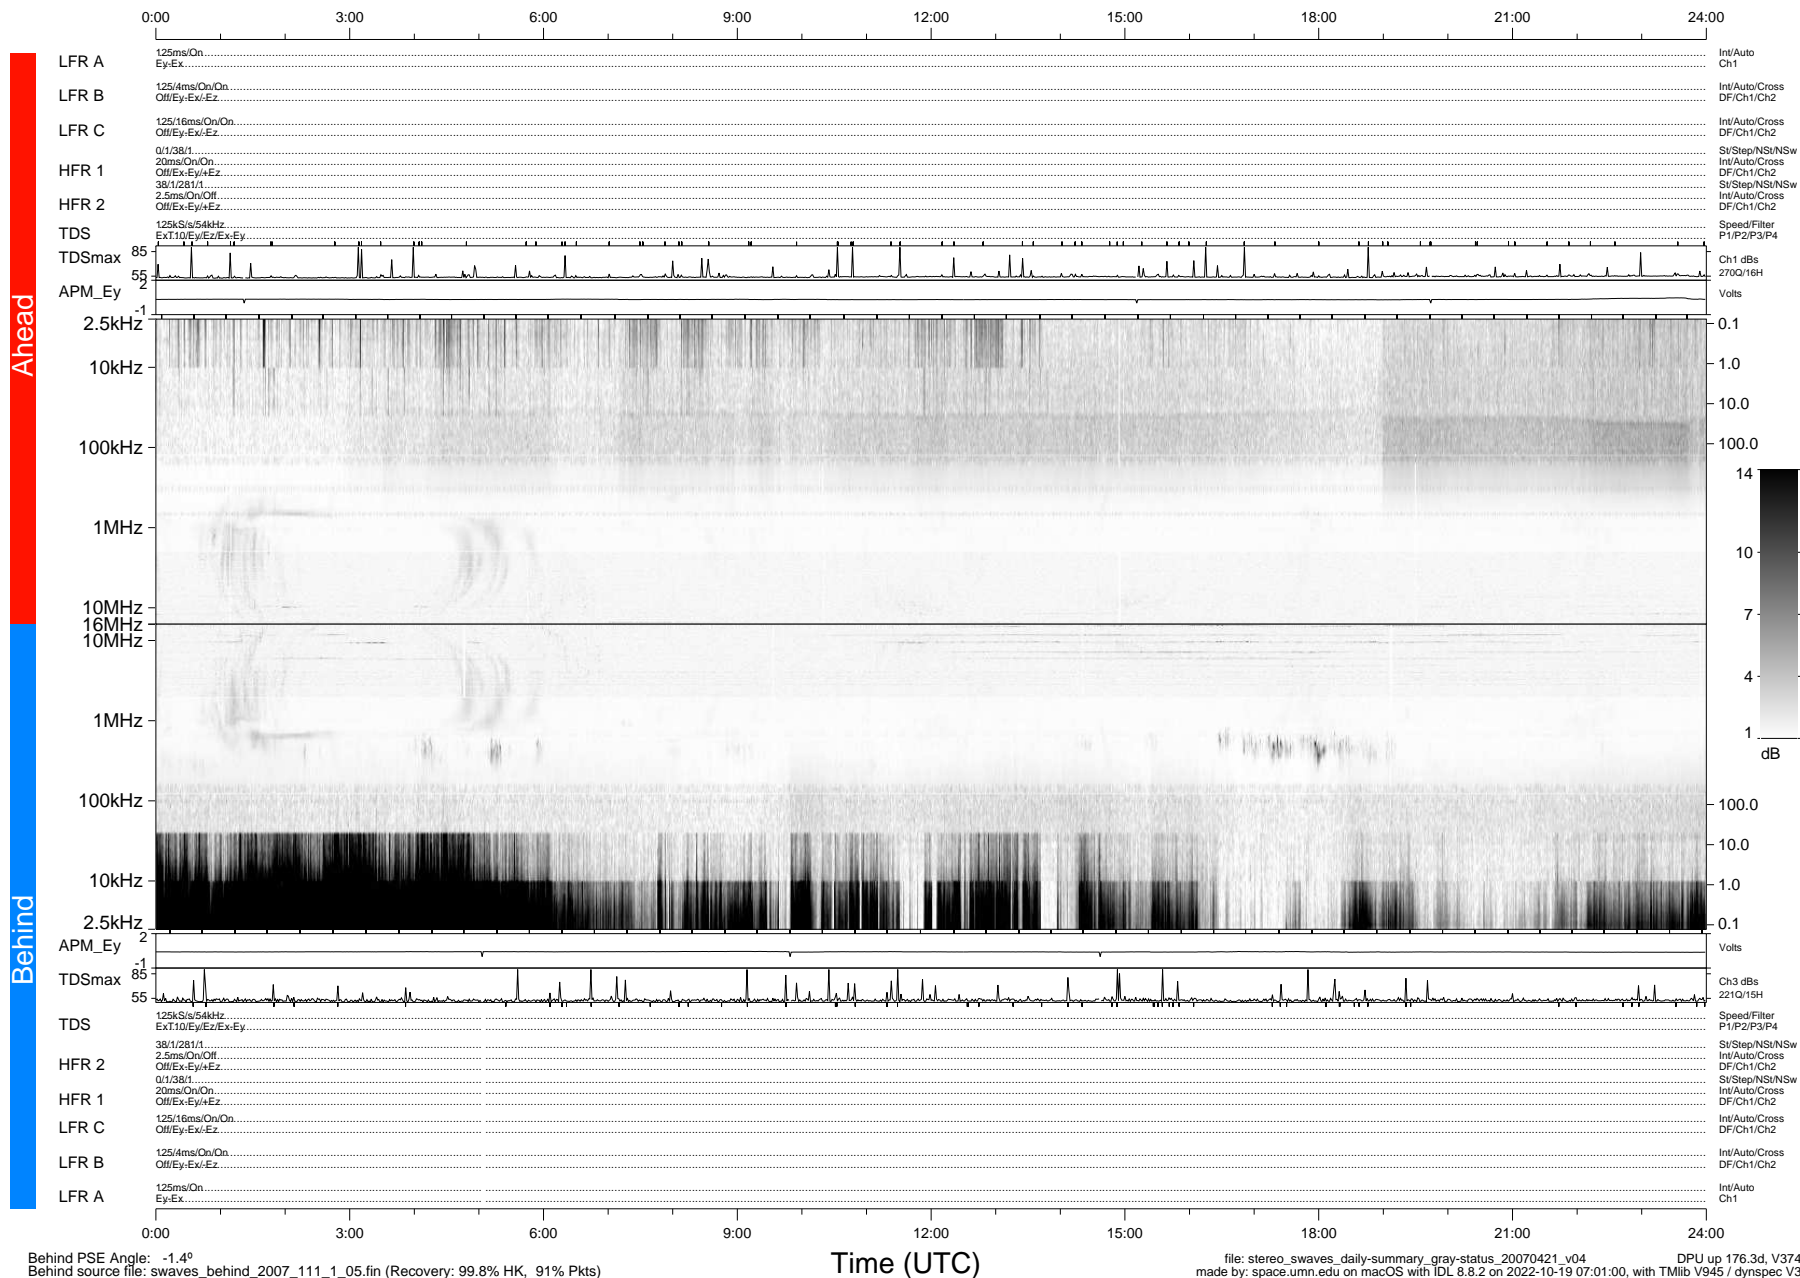

STEREO/WAVES Daily Summary - 21-Apr-2007 (DOY 111)

Ahead source file: swaves_ahead_2007_111_1_04.fin (Recovery: 99.8% HK, 99% Pkts)
Ahead PSE Angle: 3.5°

DPU up 166.2d, V374d1

Behind PSE Angle: -1.4°
Behind source file: swaves_behind_2007_111_1_05.fin (Recovery: 99.8% HK, 91% Pkts)

Time (UTC)