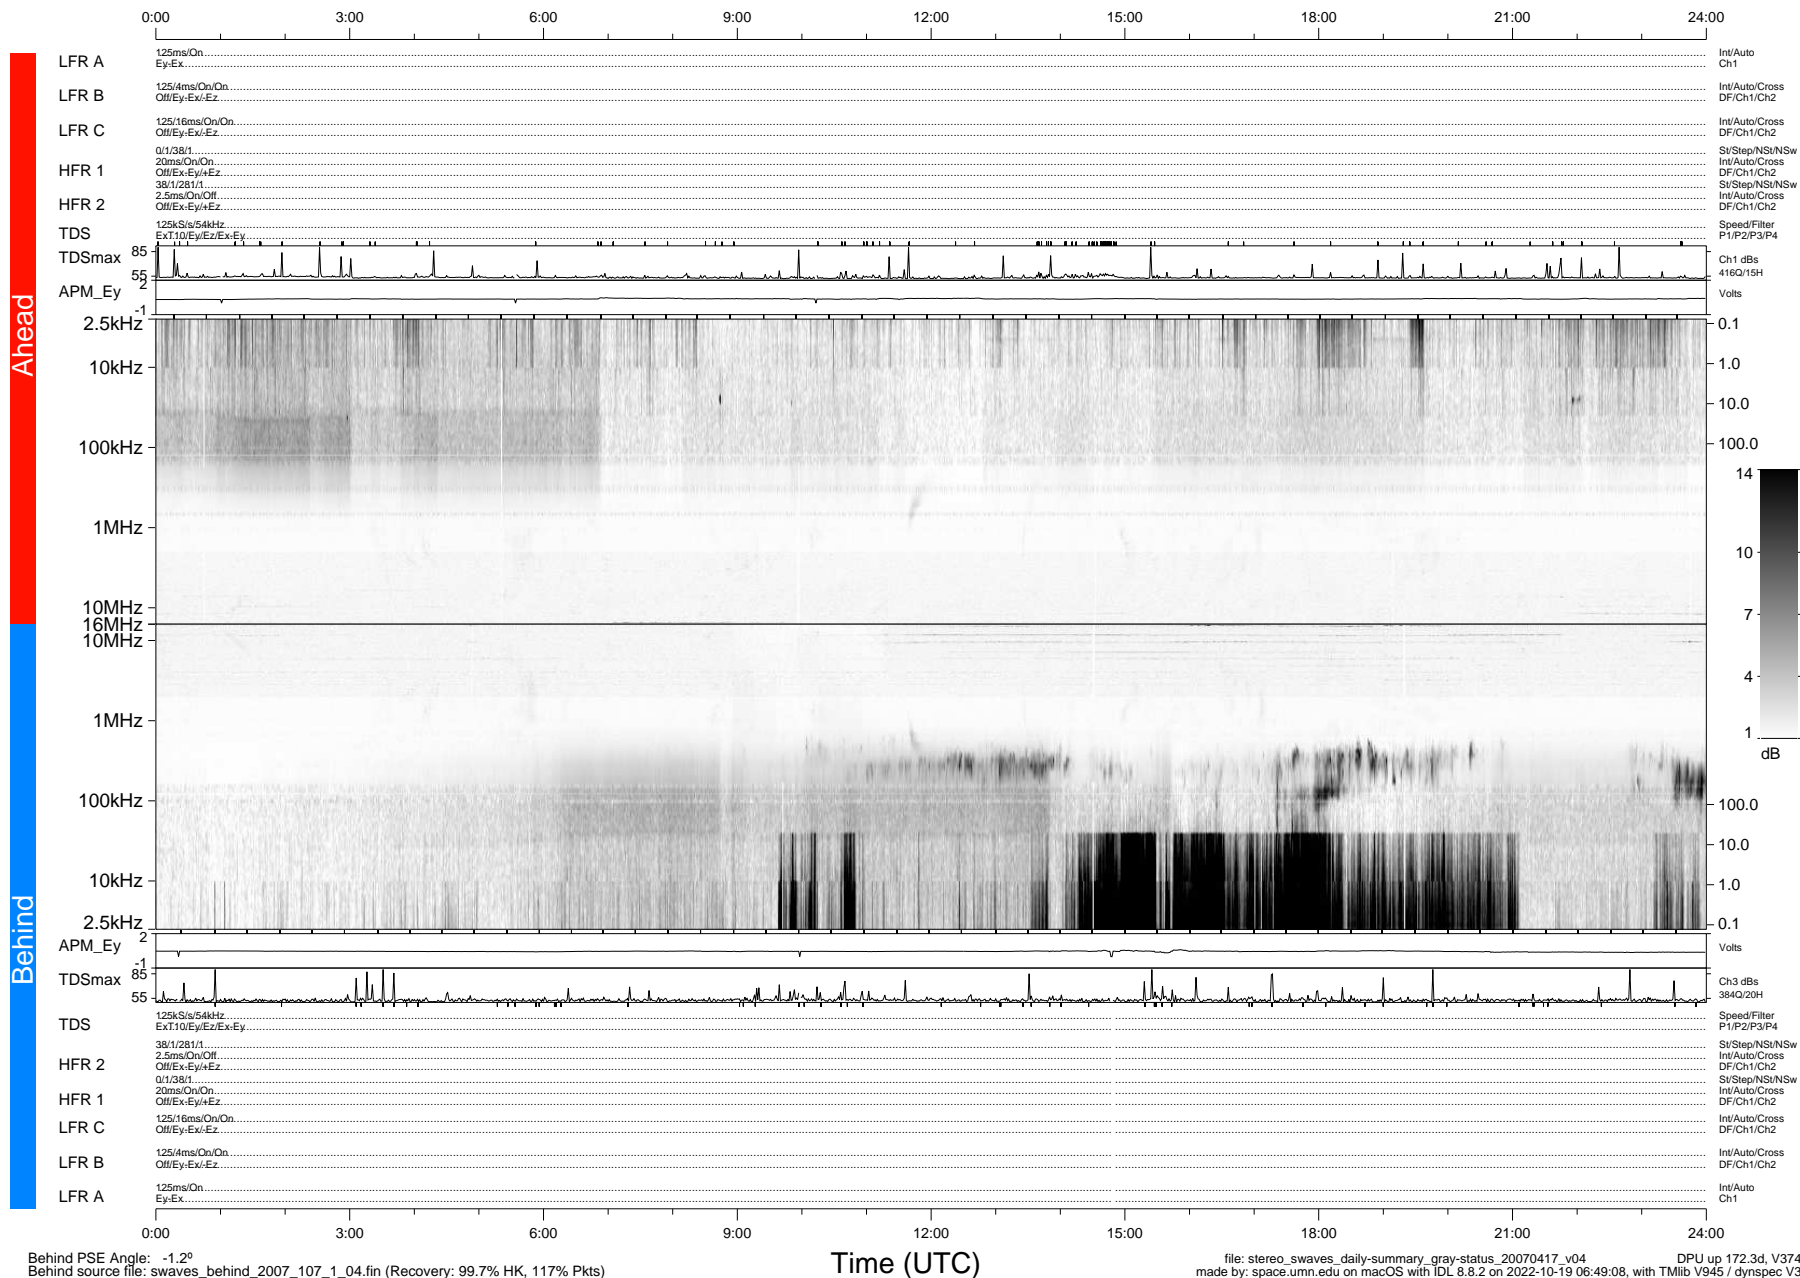

STEREO/WAVES Daily Summary - 17-Apr-2007 (DOY 107)

Ahead source file: swaves_ahead_2007_107_1_05.fin (Recovery: 99.8% HK, 121% Pkts)
Ahead PSE Angle: 3.2°

DPU up 162.2d, V374d1

Behind PSE Angle: -1.2°
Behind source file: swaves_behind_2007_107_1_04.fin (Recovery: 99.7% HK, 117% Pkts)