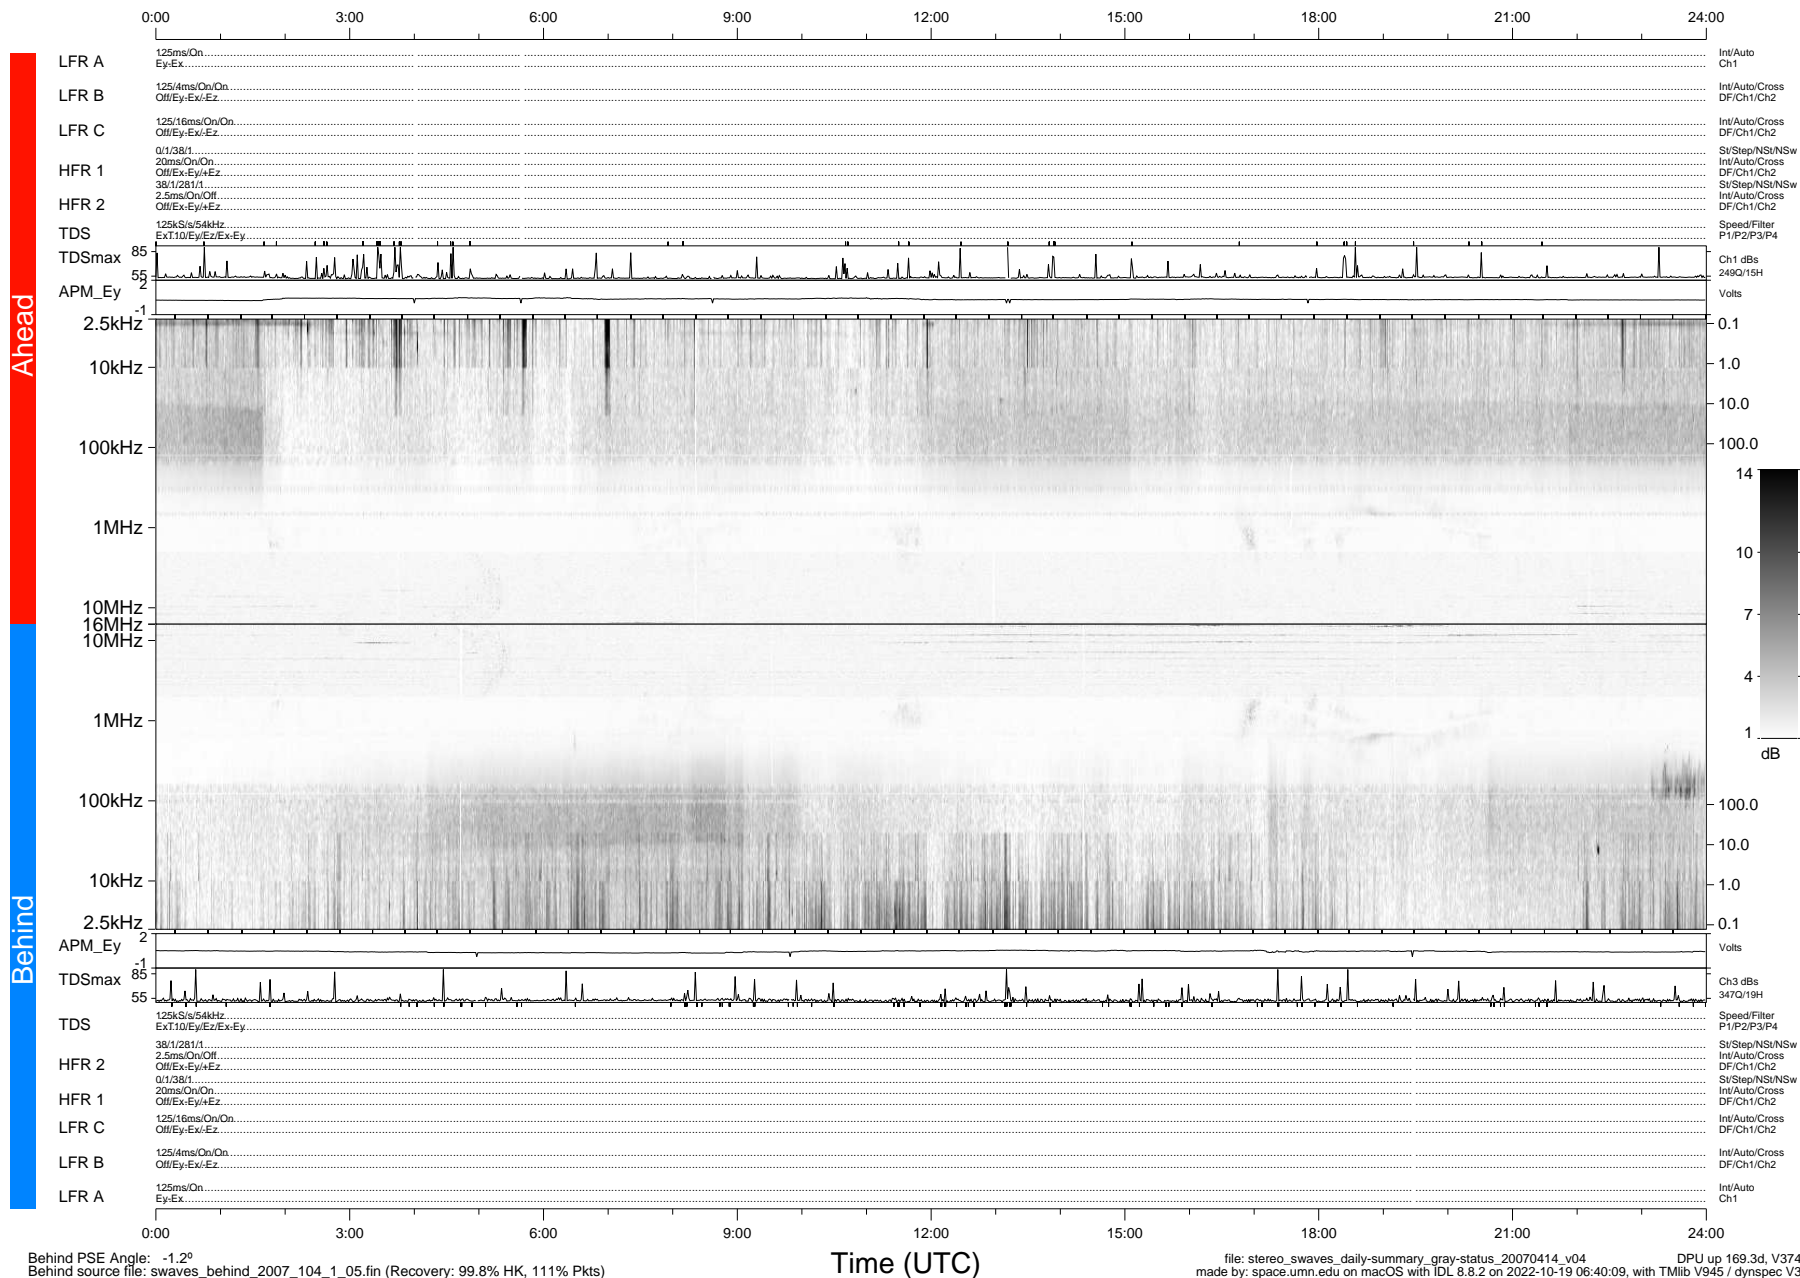

STEREO/WAVES Daily Summary - 14-Apr-2007 (DOY 104)

Ahead source file: swaves_ahead_2007_104_1_05.fin (Recovery: 99.7% HK, 96% Pkts)
Ahead PSE Angle: 3.0°

DPU up 169.2d, V374d1

Behind PSE Angle: -1.2°
Behind source file: swaves_behind_2007_104_1_05.fin (Recovery: 99.8% HK, 111% Pkts)

Time (UTC)