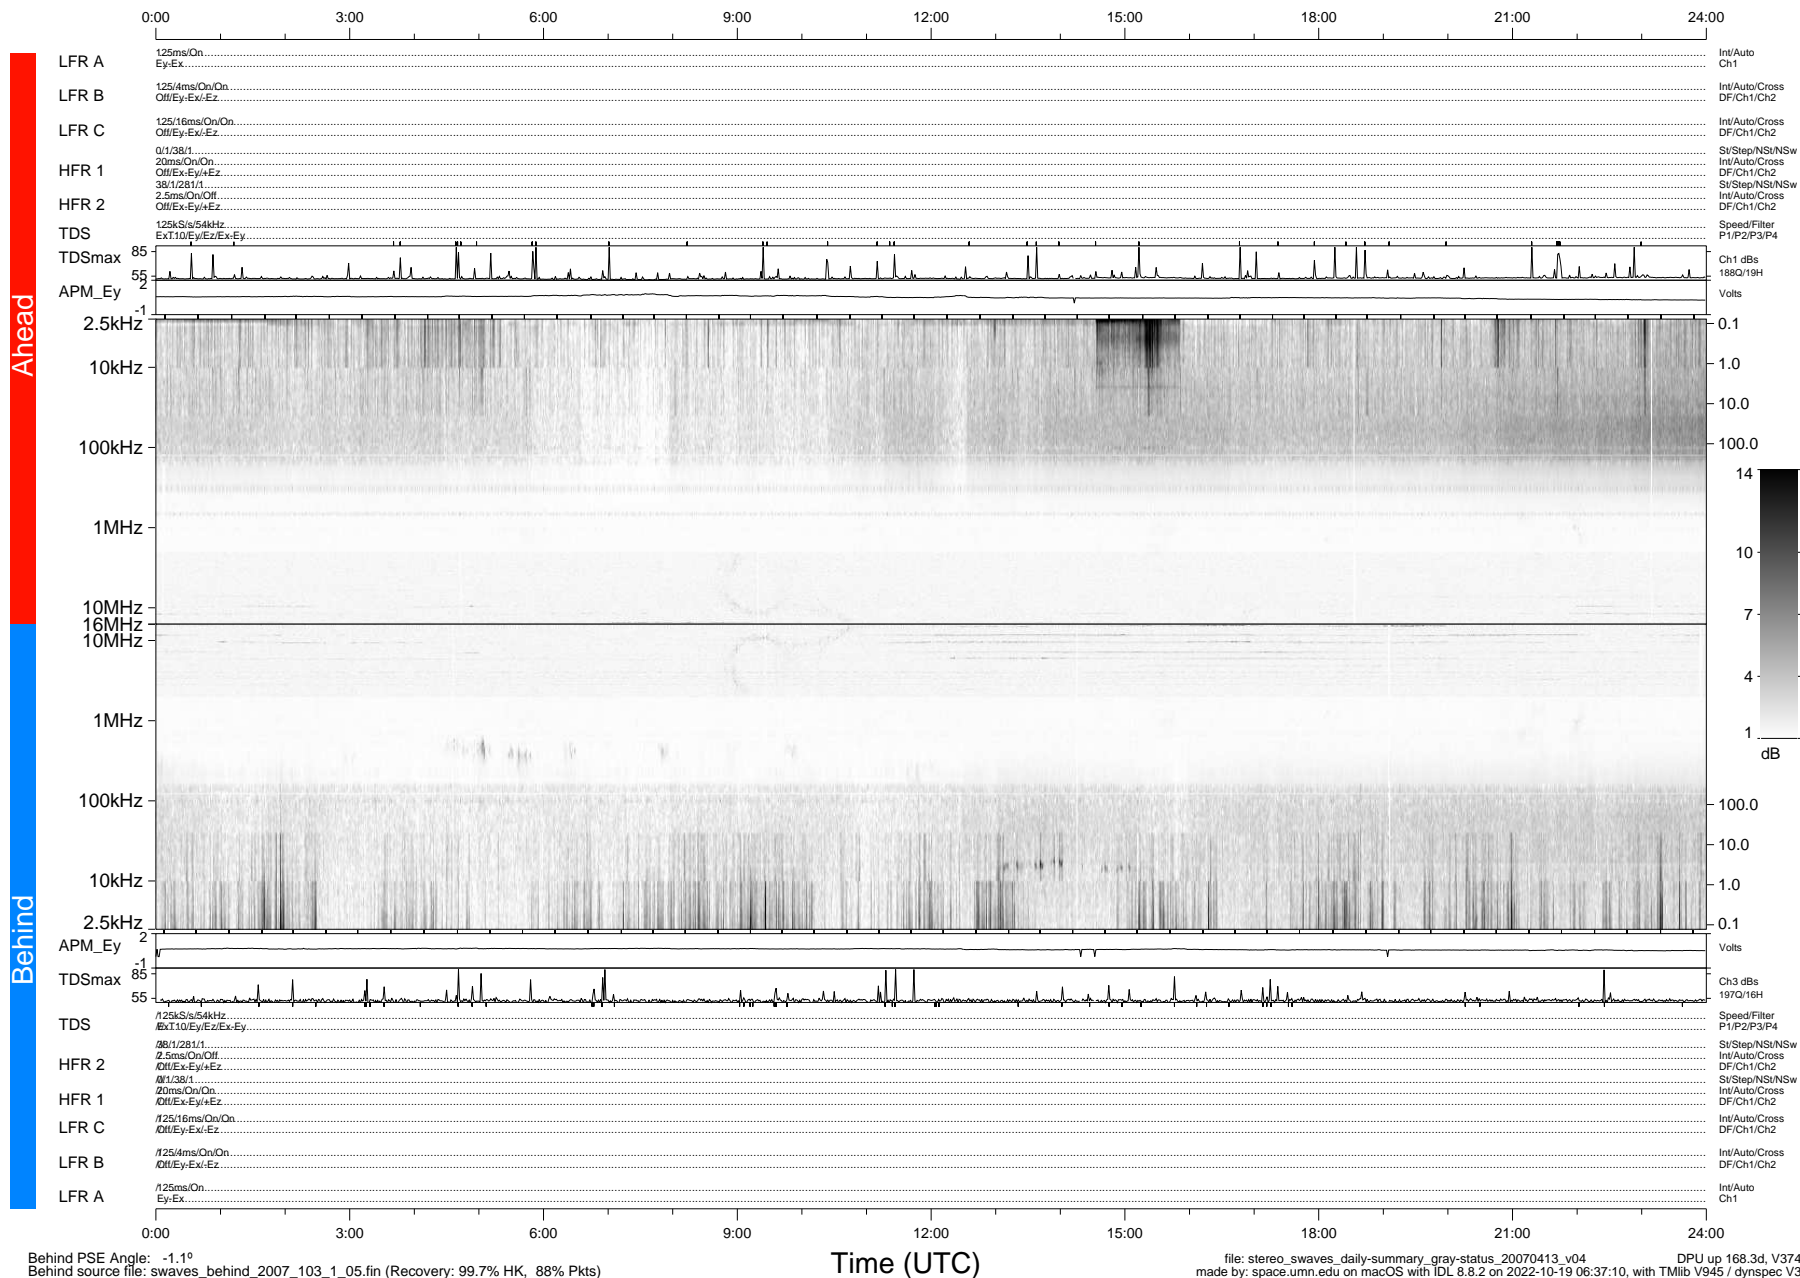

STEREO/WAVES Daily Summary - 13-Apr-2007 (DOY 103)

Ahead source file: swaves_ahead_2007_103_1_05.fin (Recovery: 99.9% HK, 87% Pkts)
Ahead PSE Angle: 3.0°

DPU up 168.2d, V374d1

Behind PSE Angle: -1.1°
Behind source file: swaves_behind_2007_103_1_05.fin (Recovery: 99.7% HK, 88% Pkts)

Time (UTC)