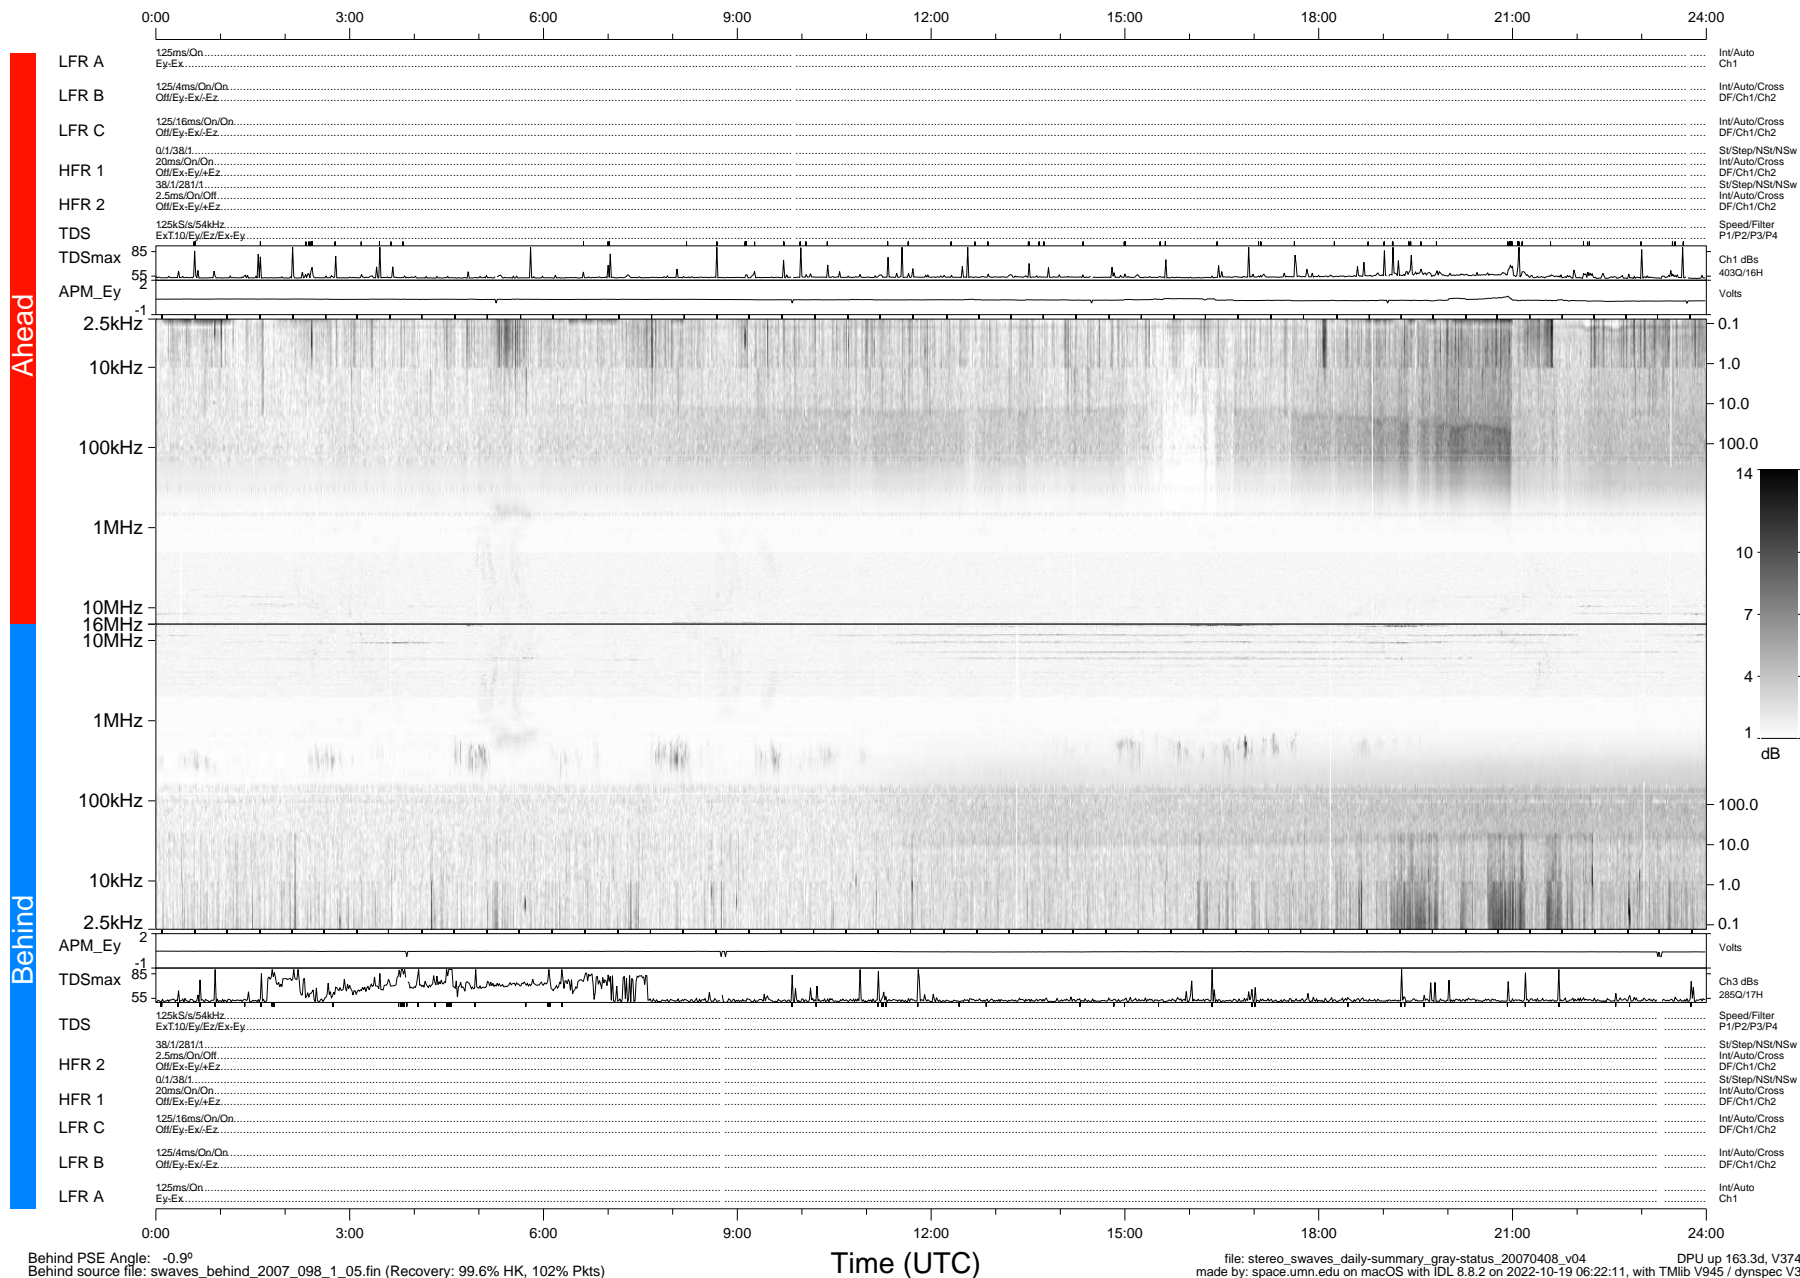

STEREO/WAVES Daily Summary - 08-Apr-2007 (DOY 098)

Ahead source file: swaves_ahead_2007_098_1_05.fin (Recovery: 99.7% HK, 119% Pkts)
Ahead PSE Angle: 2.7°

DPU up 163.2d, V374d1

Behind PSE Angle: -0.9°
Behind source file: swaves_behind_2007_098_1_05.fin (Recovery: 99.6% HK, 102% Pkts)