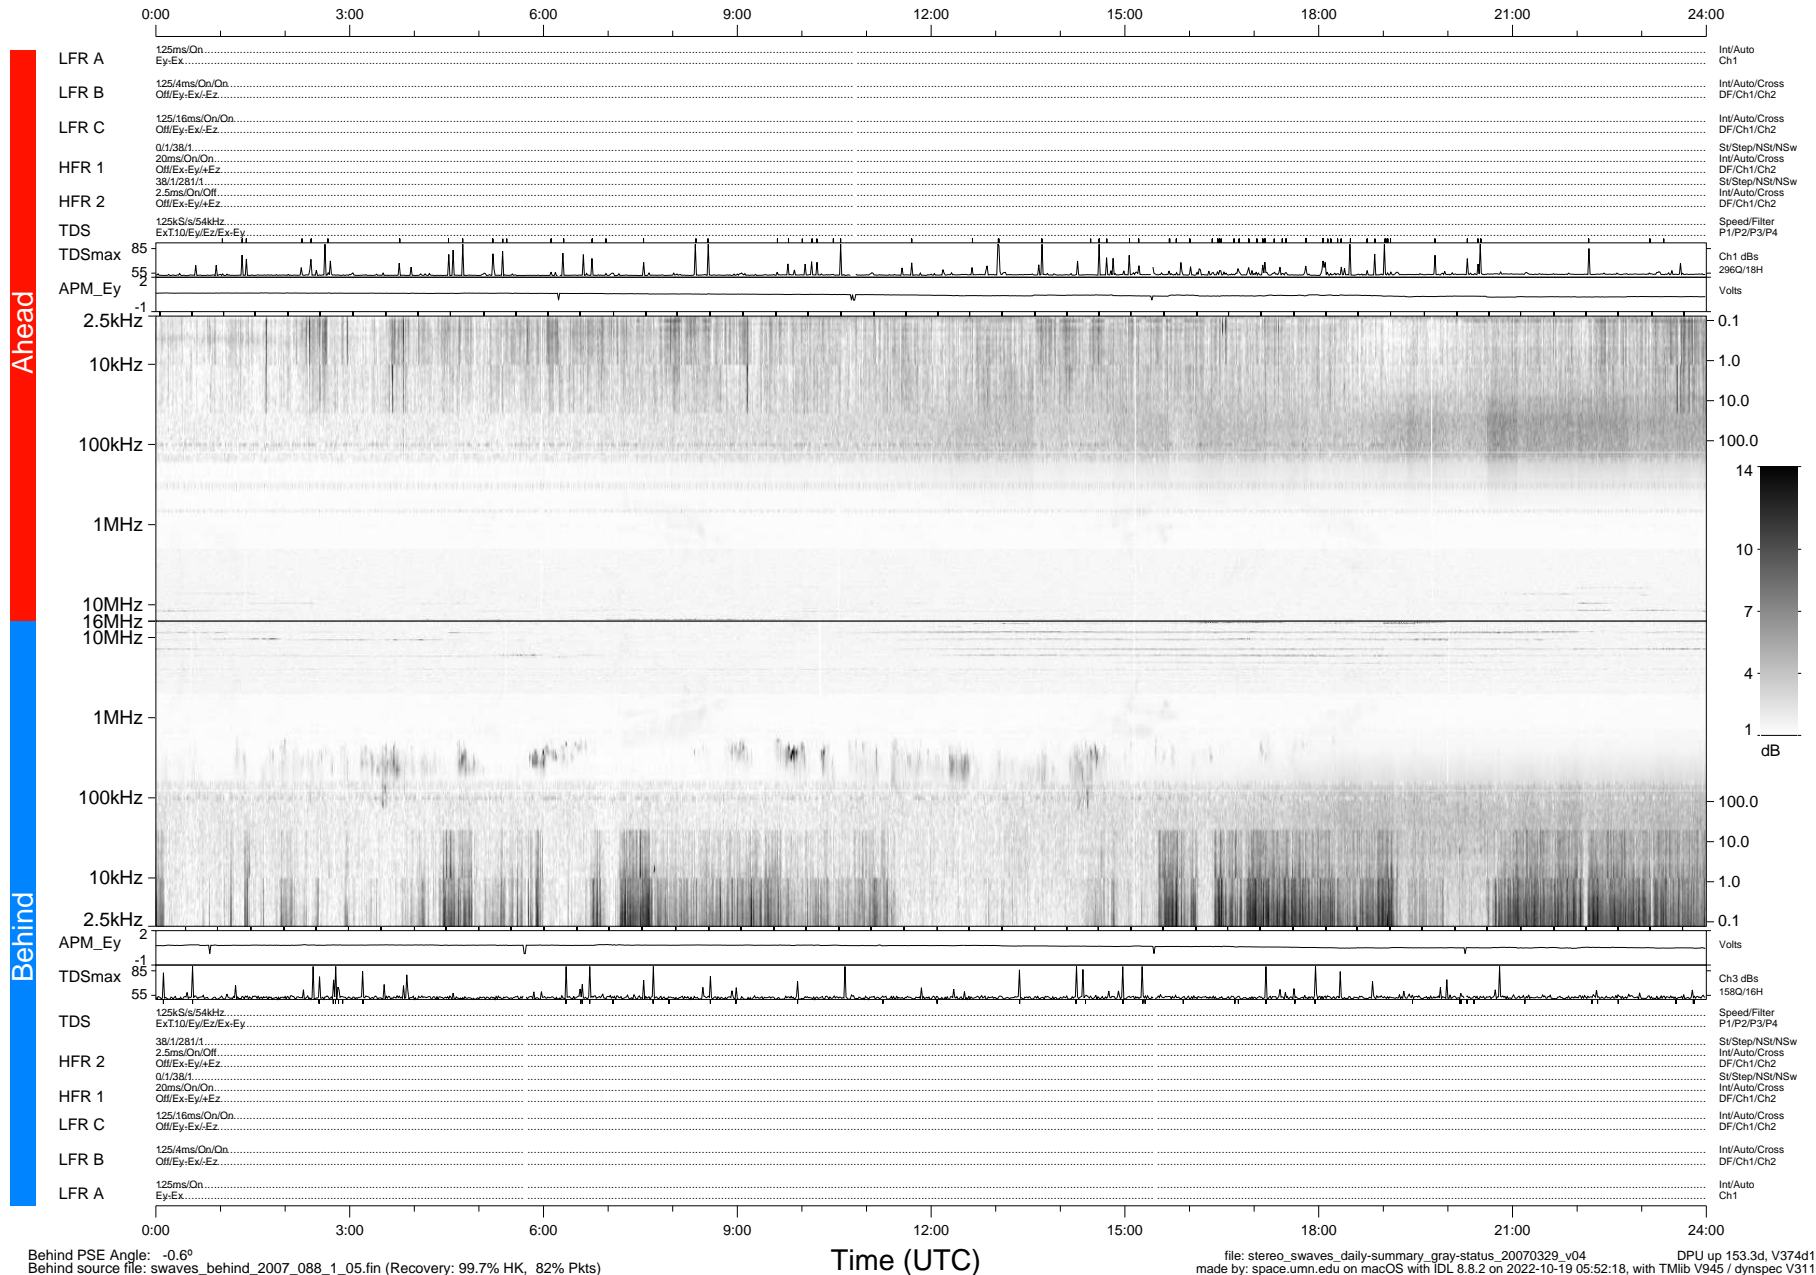

STEREO/WAVES Daily Summary - 29-Mar-2007 (DOY 088)

Ahead source file: swaves_ahead_2007_088_1_06.fin (Recovery: 99.7% HK, 103% Pkts)
 Ahead PSE Angle: 2.2°

DPU up 143.2d, V374d1

Behind PSE Angle: -0.6°
 Behind source file: swaves_behind_2007_088_1_05.fin (Recovery: 99.7% HK, 82% Pkts)

Time (UTC)

file: stereo_swaves_daily-summary_gray-status_20070329_v04 DPU up 153.3d, V374d1
 made by: space.umn.edu on macOS with IDL 8.8.2 on 2022-10-19 05:52:18, with TLib V945 / dynspec V311