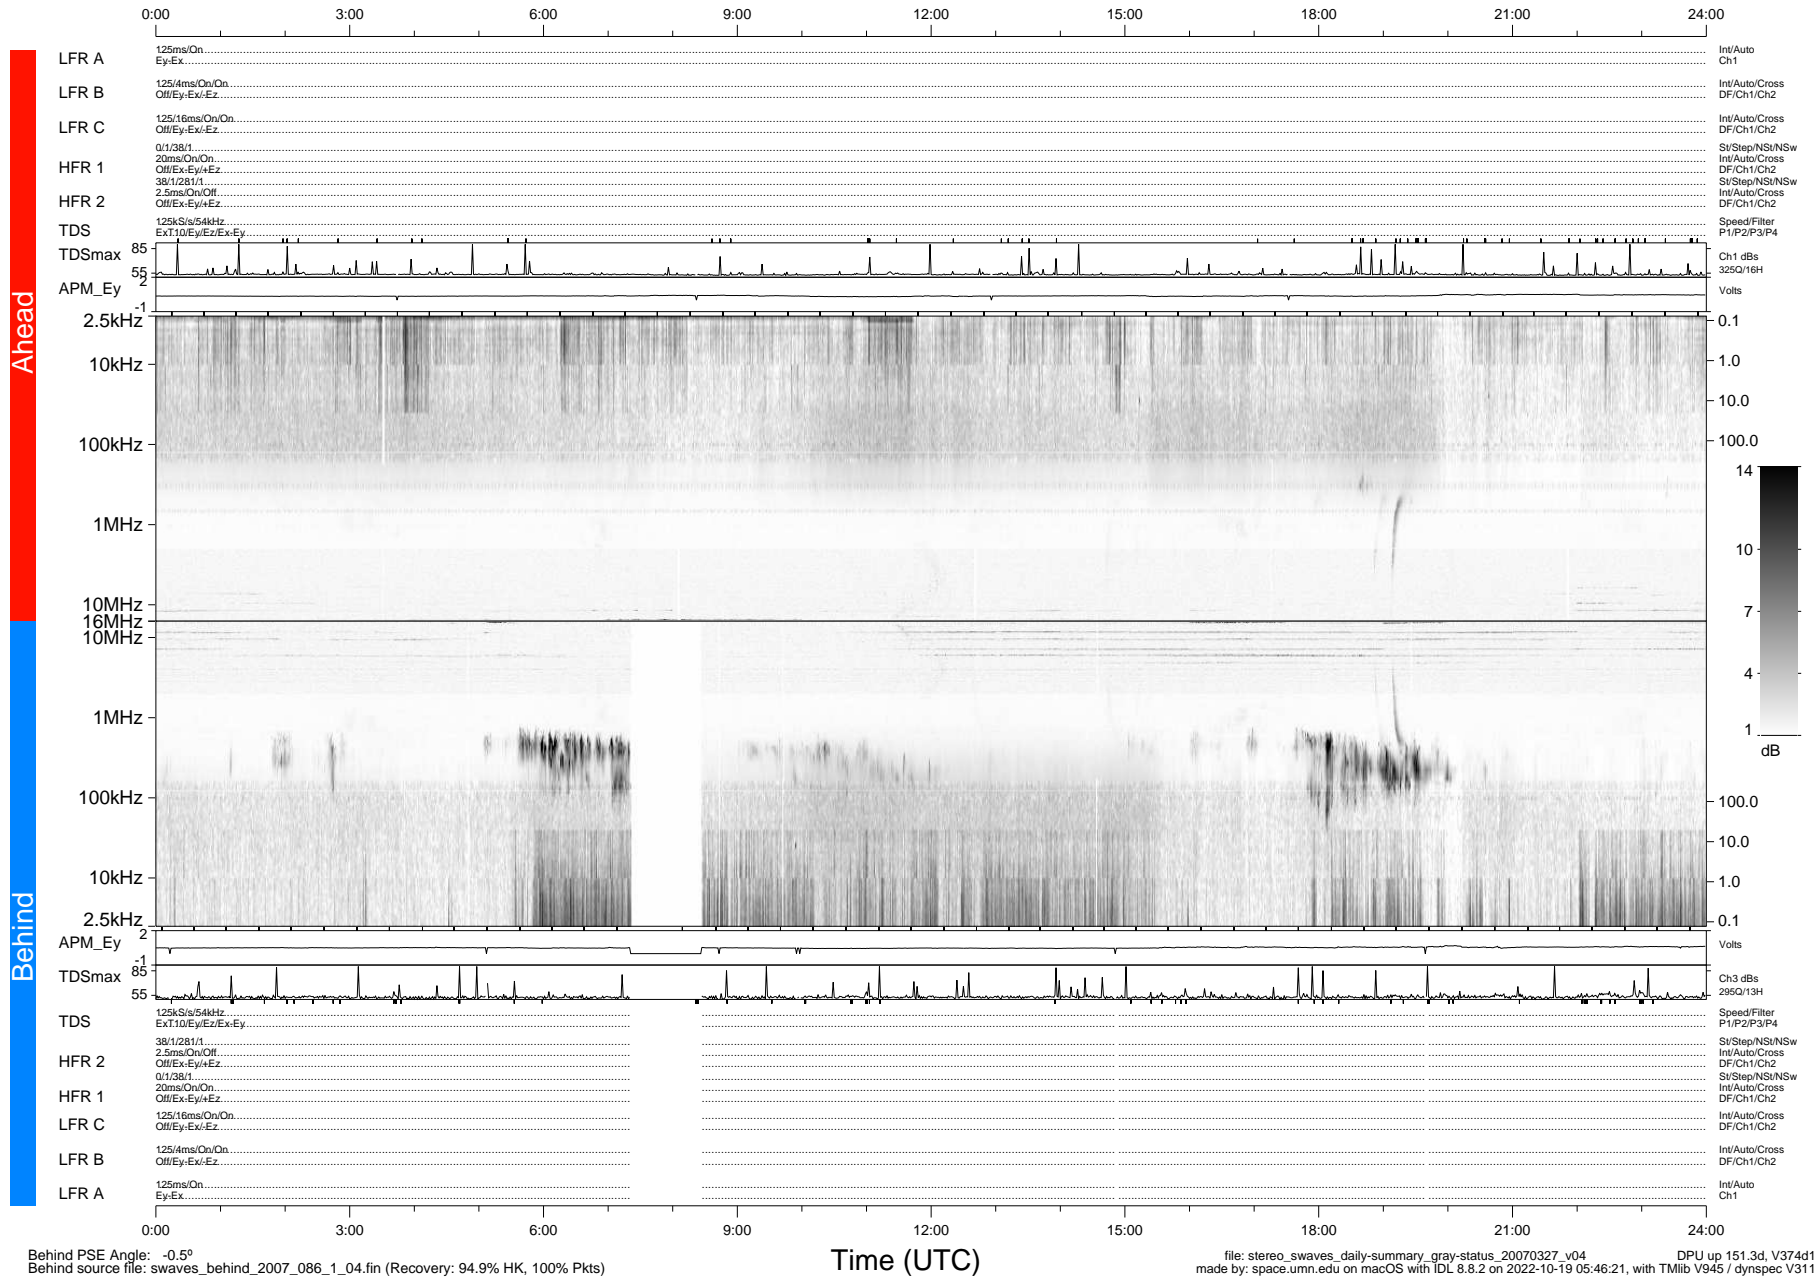

# STEREO/WAVES Daily Summary - 27-Mar-2007 (DOY 086)

Ahead source file: swaves\_ahead\_2007\_086\_1\_06.fin (Recovery: 99.7% HK, 107% Pkts)  
 Ahead PSE Angle: 2.1°

DPU up 141.2d, V374d1

Behind PSE Angle: -0.5°  
 Behind source file: swaves\_behind\_2007\_086\_1\_04.fin (Recovery: 94.9% HK, 100% Pkts)

Time (UTC)

file: stereo\_swaves\_daily-summary\_gray-status\_20070327\_v04 DPU up 151.3d, V374d1  
 made by: space.umn.edu on macOS with IDL 8.8.2 on 2022-10-19 05:46:21, with Tlib V945 / dynspec V311