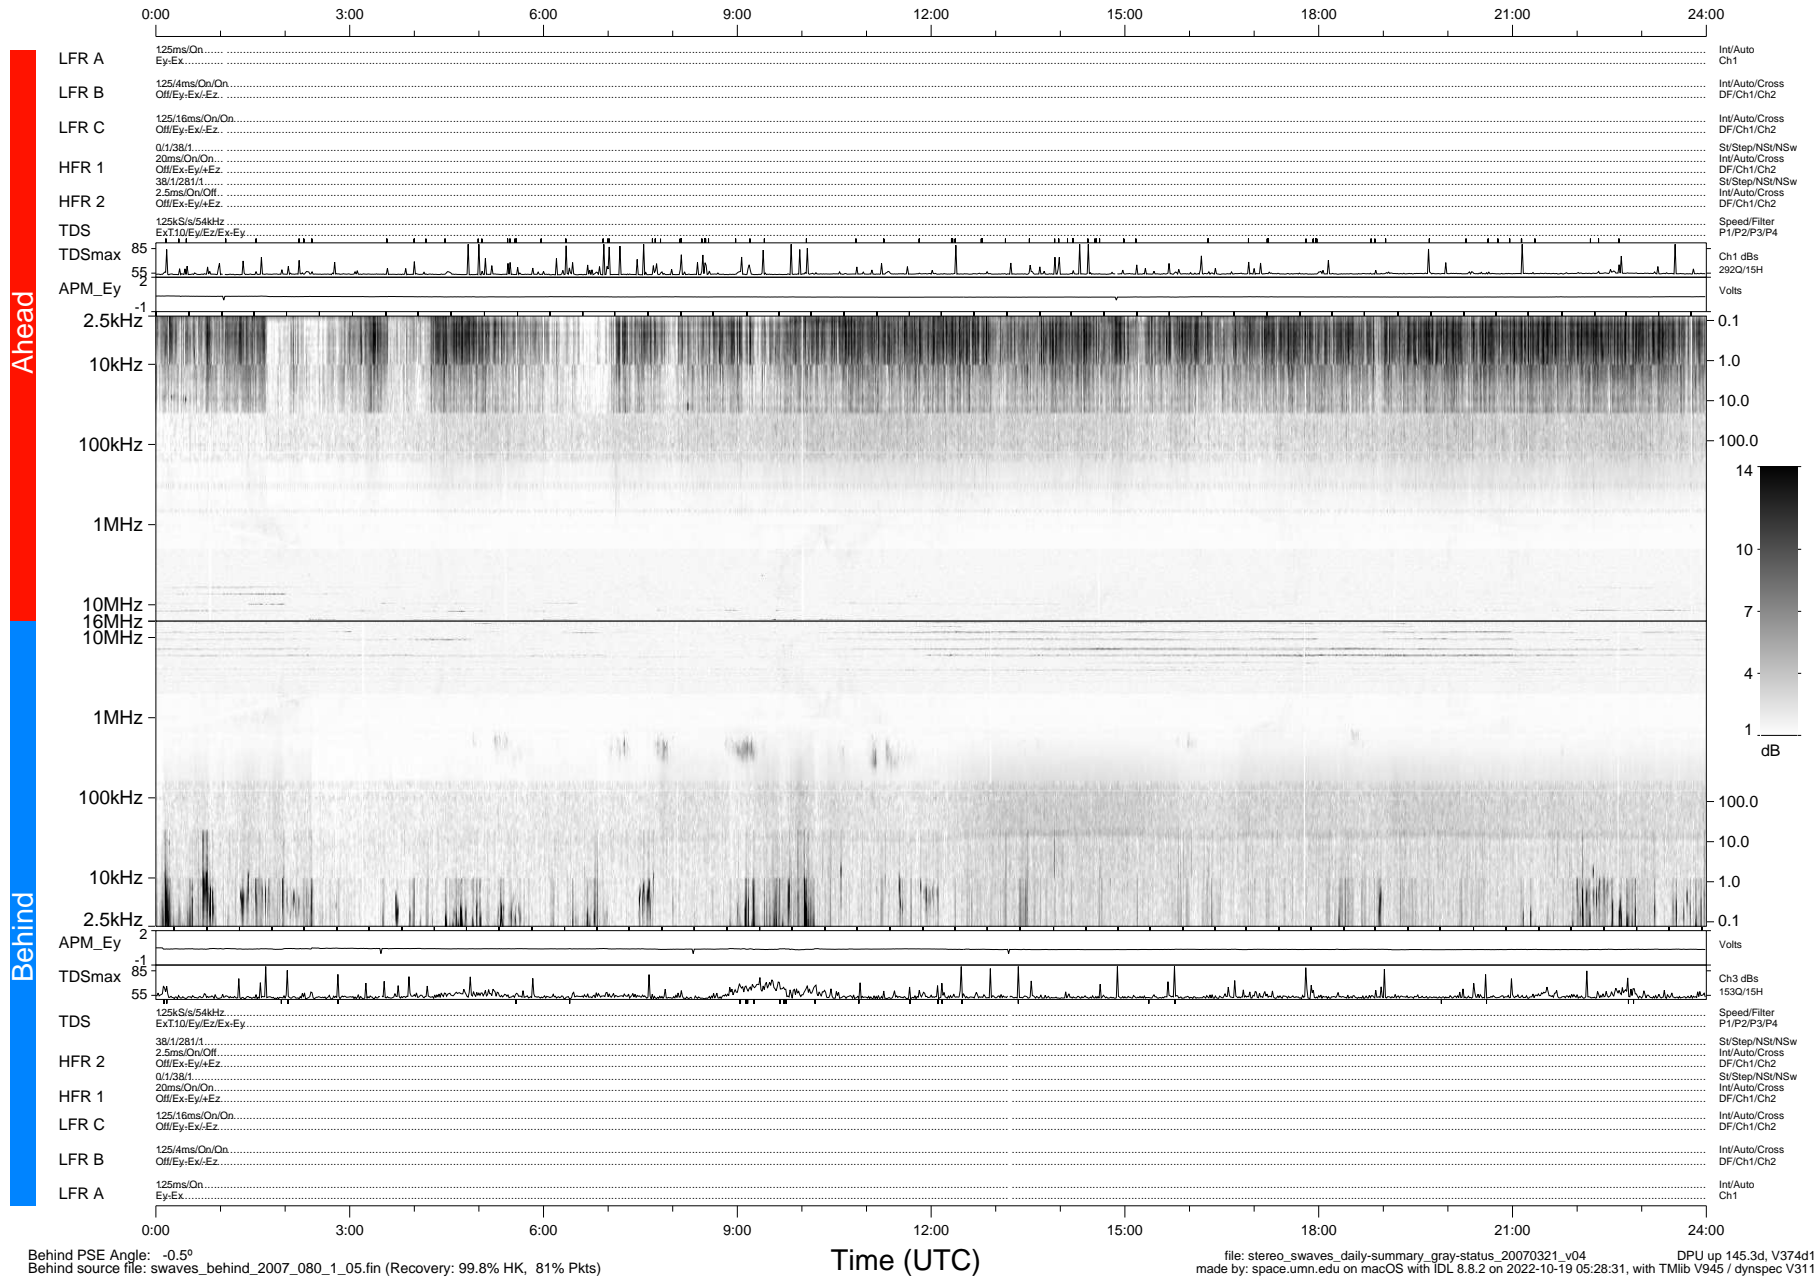

STEREO/WAVES Daily Summary - 21-Mar-2007 (DOY 080)

Ahead source file: swaves_ahead_2007_080_1_05.fin (Recovery: 99.9% HK, 102% Pkts)
Ahead PSE Angle: 1.8°

DPU up 135.2d, V374d1

Behind PSE Angle: -0.5°
Behind source file: swaves_behind_2007_080_1_05.fin (Recovery: 99.8% HK, 81% Pkts)