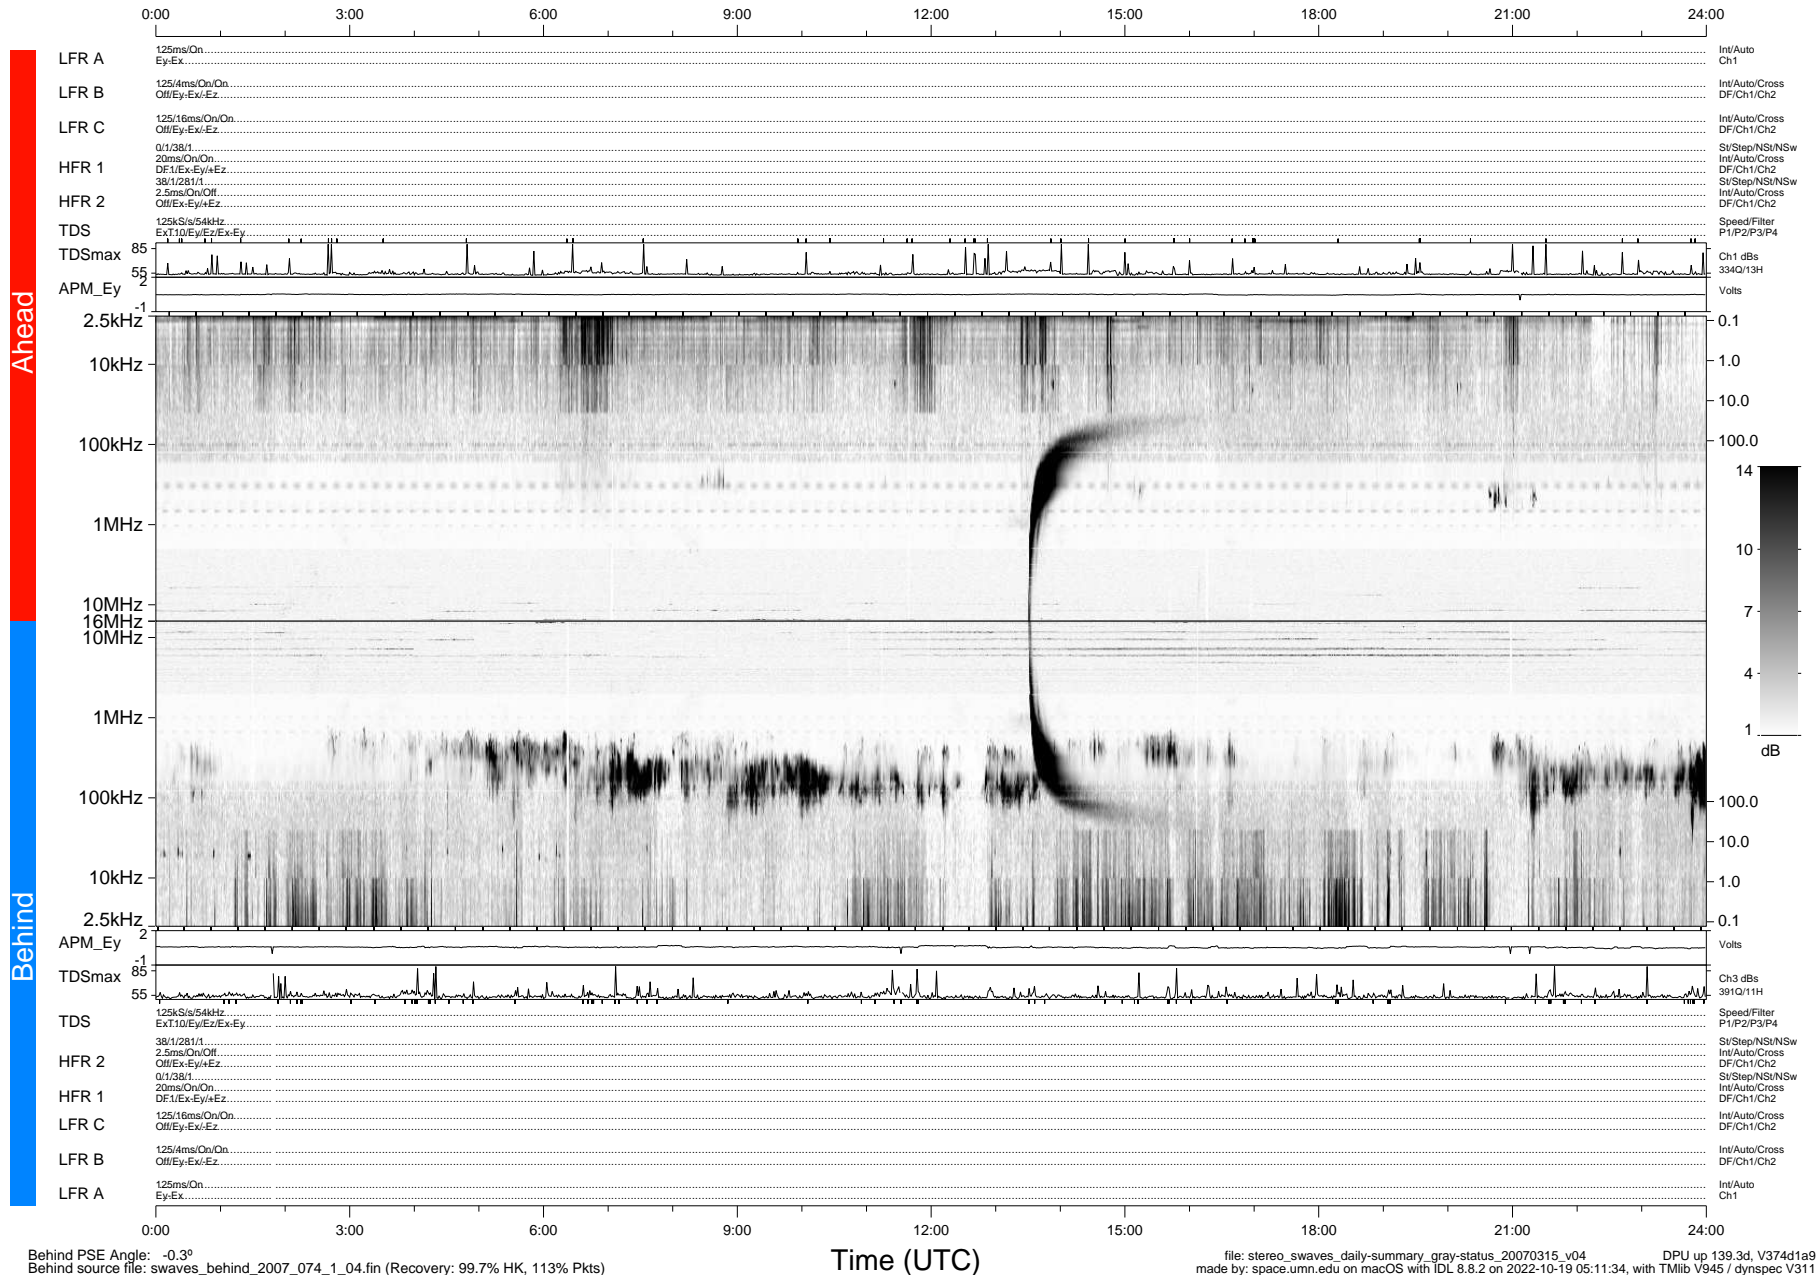

STEREO/WAVES Daily Summary - 15-Mar-2007 (DOY 074)

Ahead source file: swaves_ahead_2007_074_1_04.fin (Recovery: 99.9% HK, 103% Pkts)
Ahead PSE Angle: 1.6°

DPU up 129.2d, V374d1a9

Behind PSE Angle: -0.3°
Behind source file: swaves_behind_2007_074_1_04.fin (Recovery: 99.7% HK, 113% Pkts)

Time (UTC)