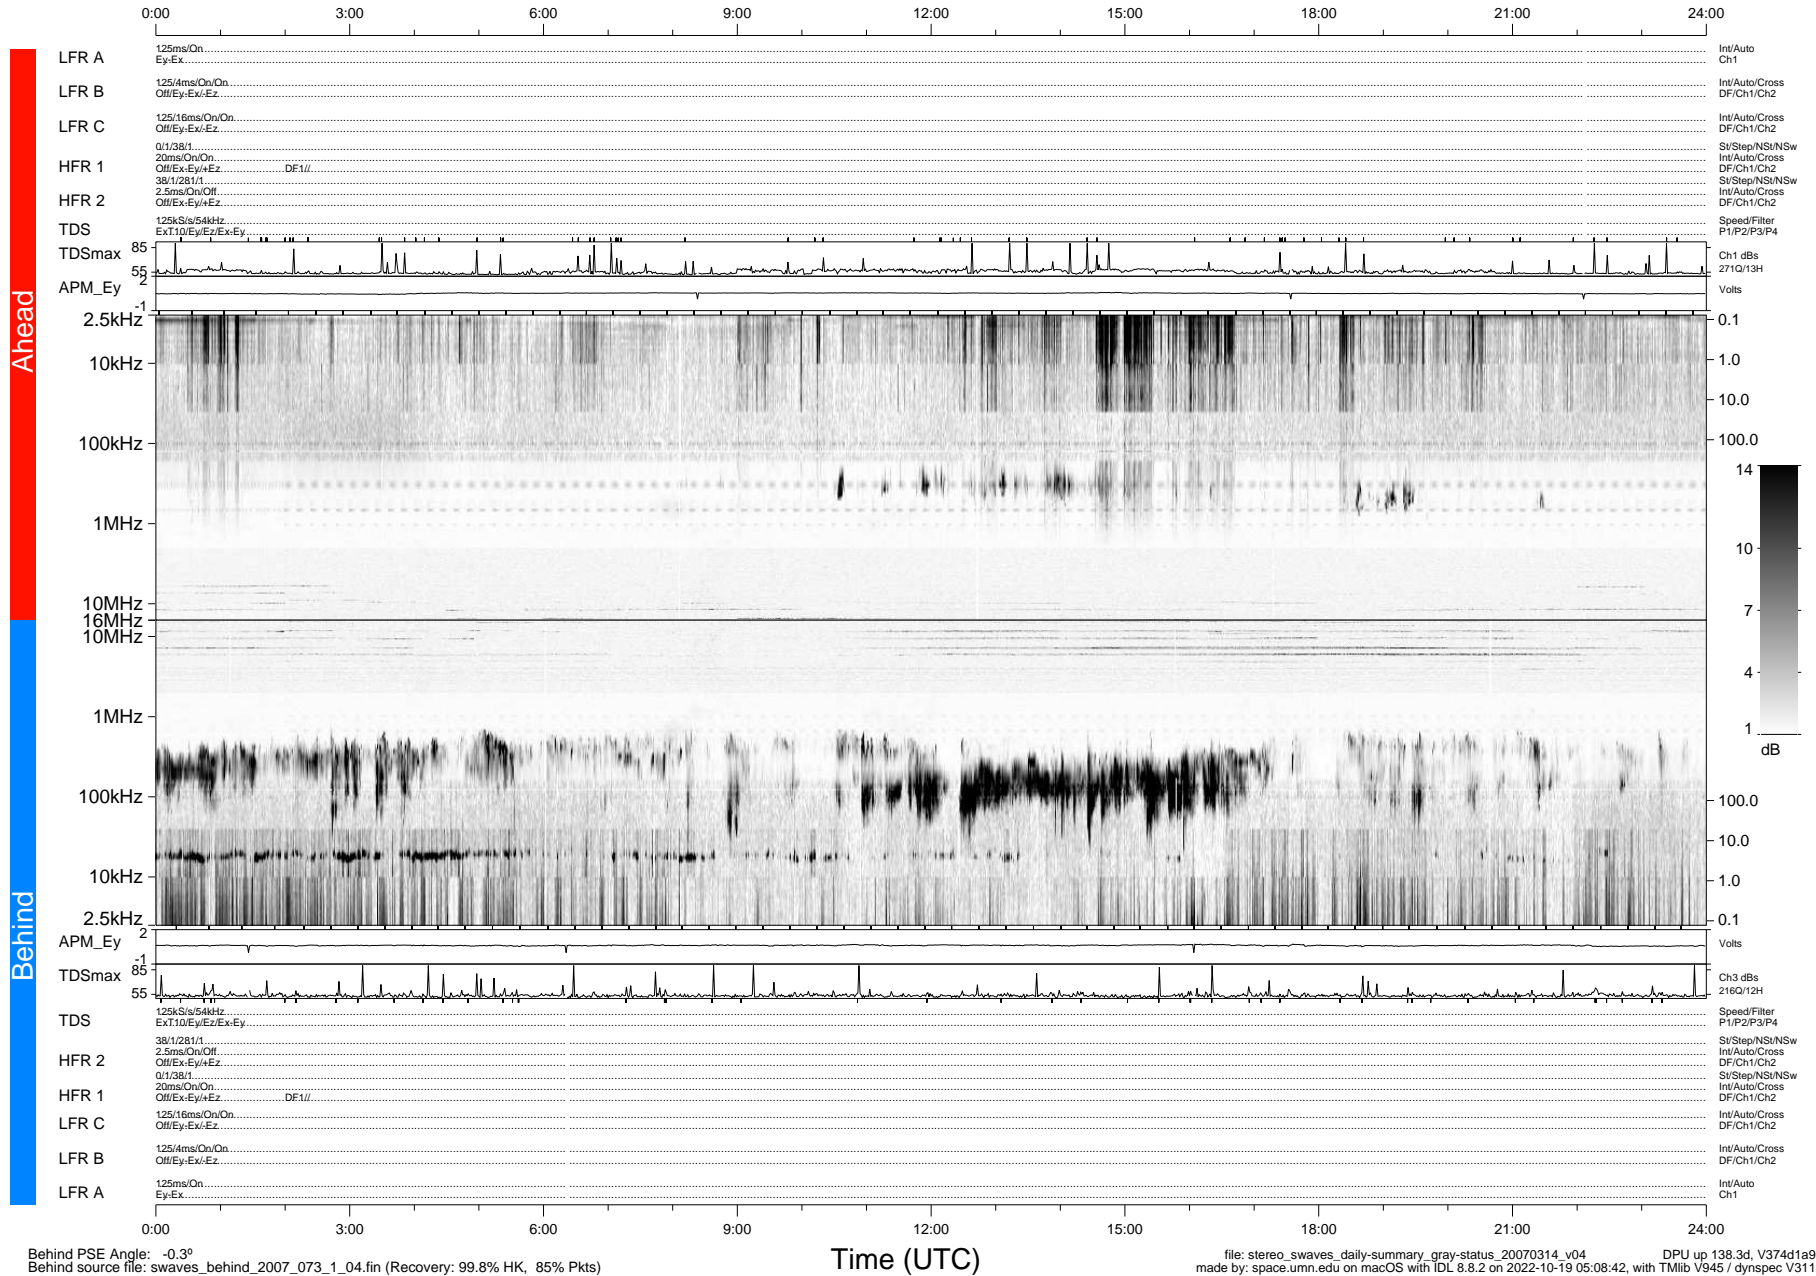

STEREO/WAVES Daily Summary - 14-Mar-2007 (DOY 073)

Ahead source file: swaves_ahead_2007_073_1_06.fin (Recovery: 99.8% HK, 94% Pkts)
Ahead PSE Angle: 1.5°

DPU up 128.2d, V374d1a9

Behind PSE Angle: -0.3°
Behind source file: swaves_behind_2007_073_1_04.fin (Recovery: 99.8% HK, 85% Pkts)

Time (UTC)