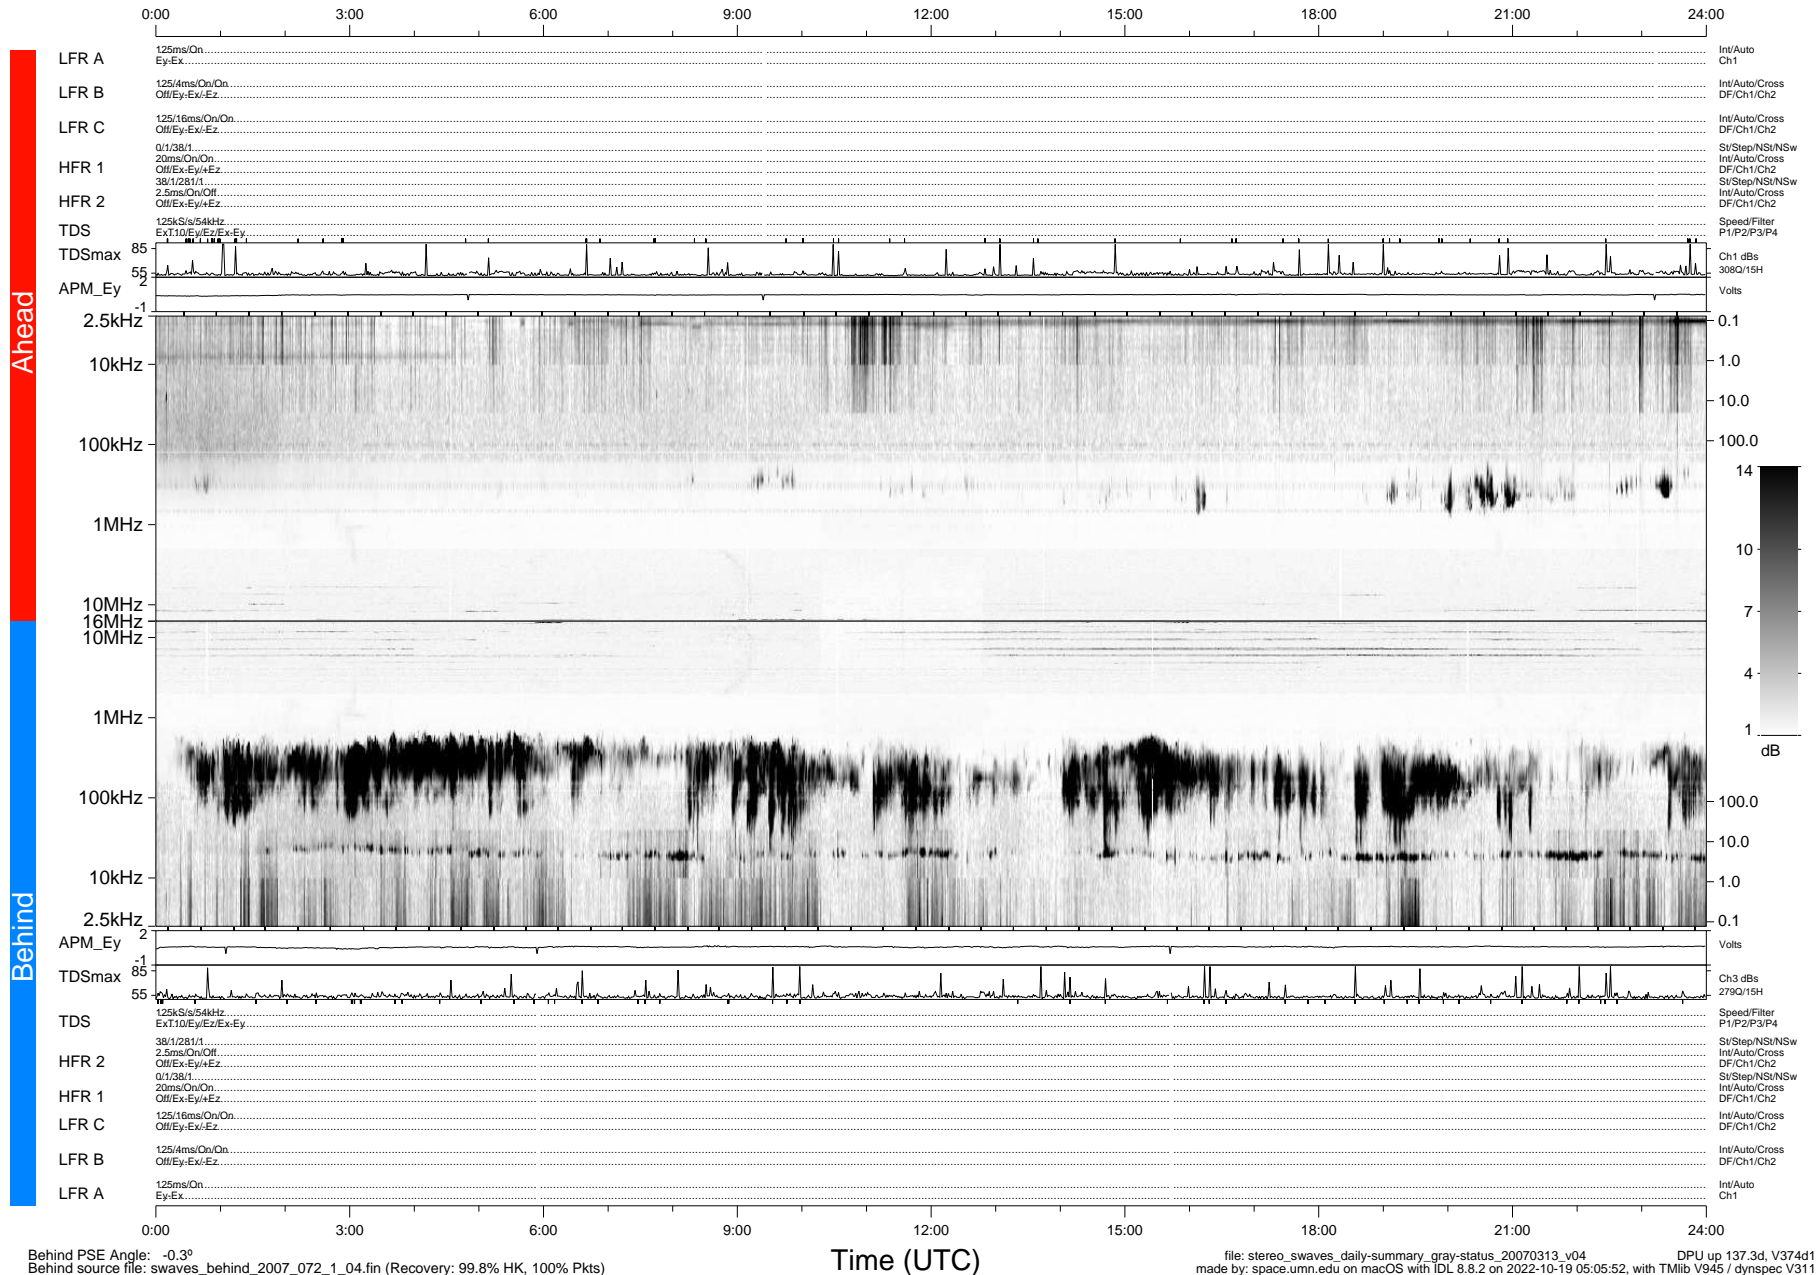

STEREO/WAVES Daily Summary - 13-Mar-2007 (DOY 072)

Ahead source file: swaves_ahead_2007_072_1_05.fin (Recovery: 99.8% HK, 104% Pkts)
Ahead PSE Angle: 1.5°

DPU up 127.2d, V374d1

Behind PSE Angle: -0.3°
Behind source file: swaves_behind_2007_072_1_04.fin (Recovery: 99.8% HK, 100% Pkts)

Time (UTC)