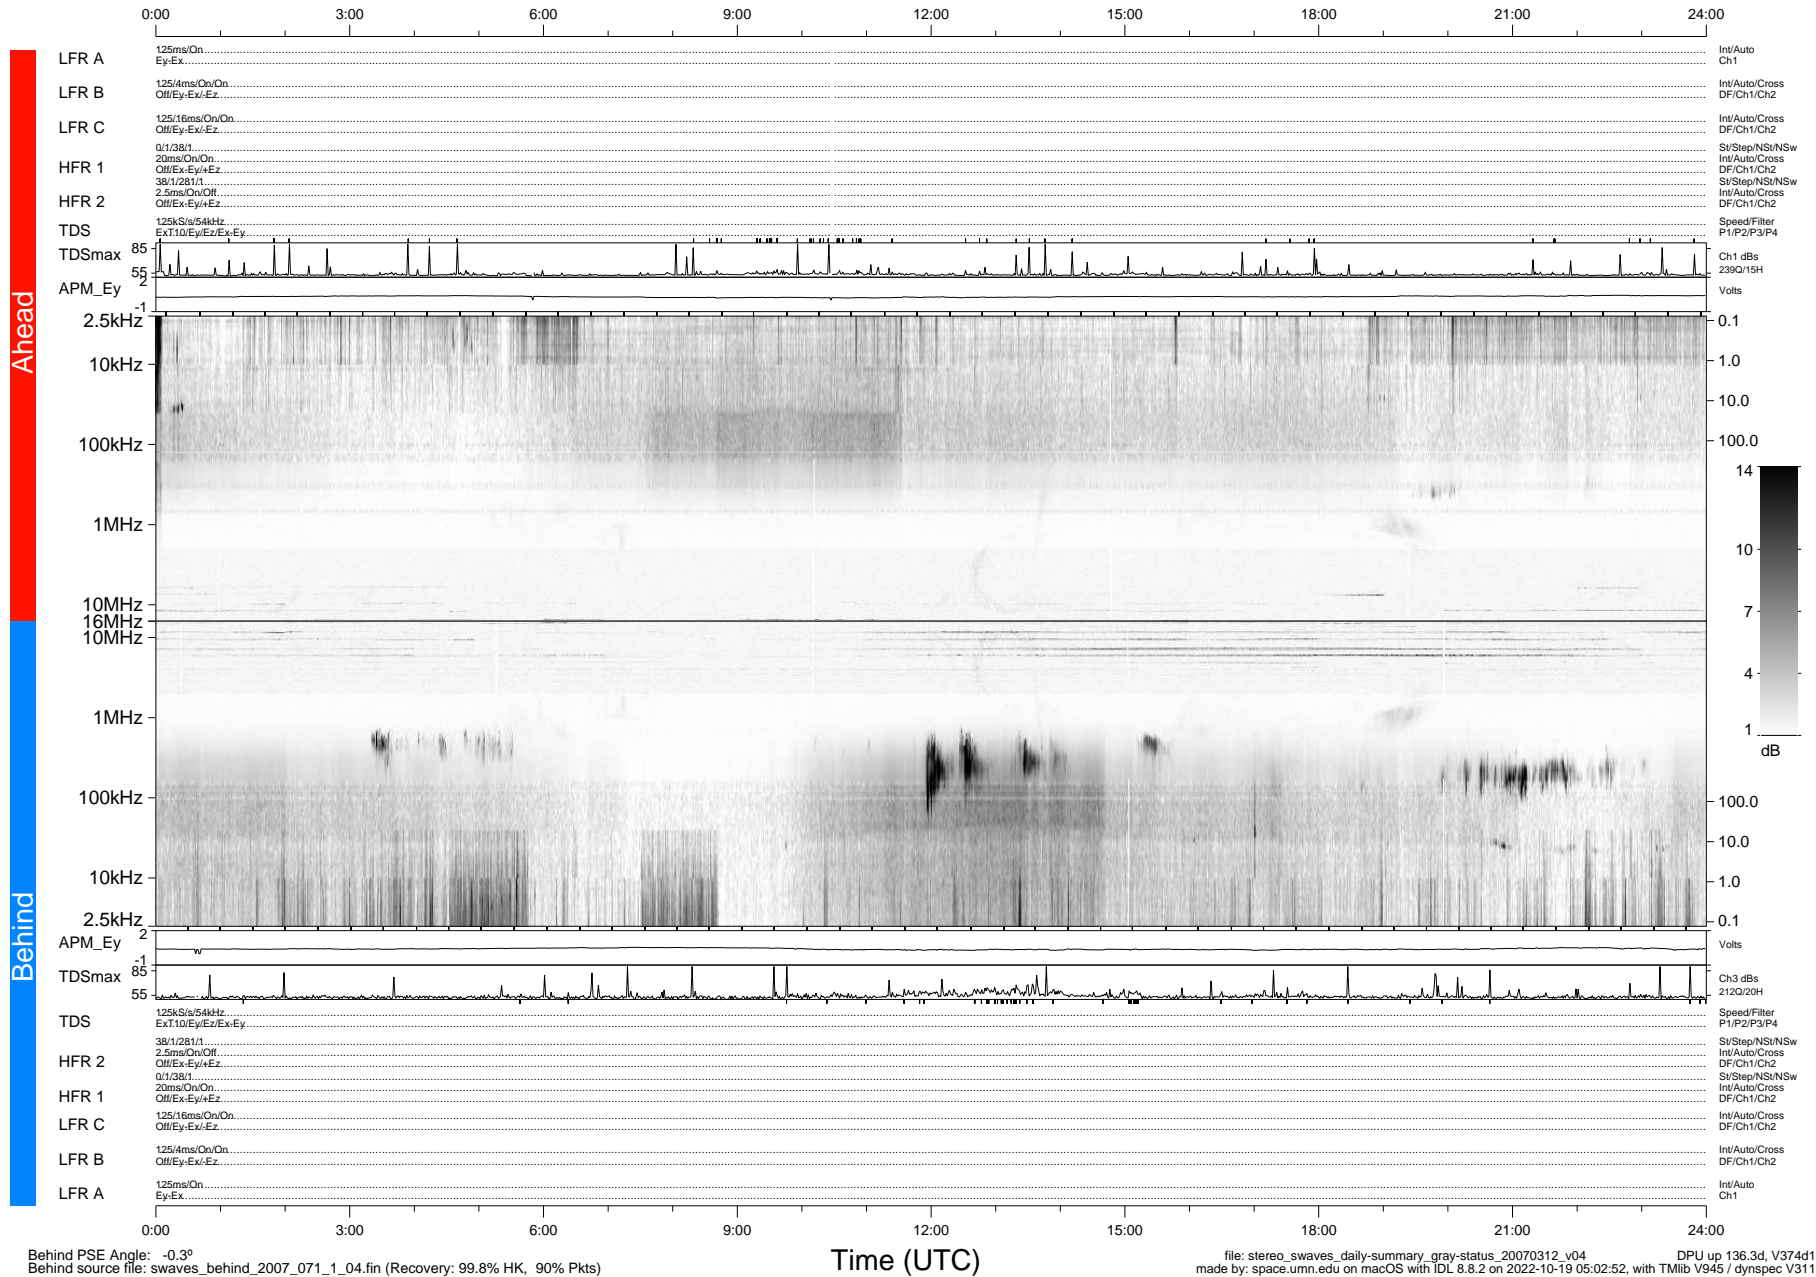

STEREO/WAVES Daily Summary - 12-Mar-2007 (DOY 071)

Ahead source file: swaves_ahead_2007_071_1_06.fin (Recovery: 99.9% HK, 95% Pkts)
Ahead PSE Angle: 1.5°

DPU up 126.2d, V374d1

Behind PSE Angle: -0.3°
Behind source file: swaves_behind_2007_071_1_04.fin (Recovery: 99.8% HK, 90% Pkts)

Time (UTC)