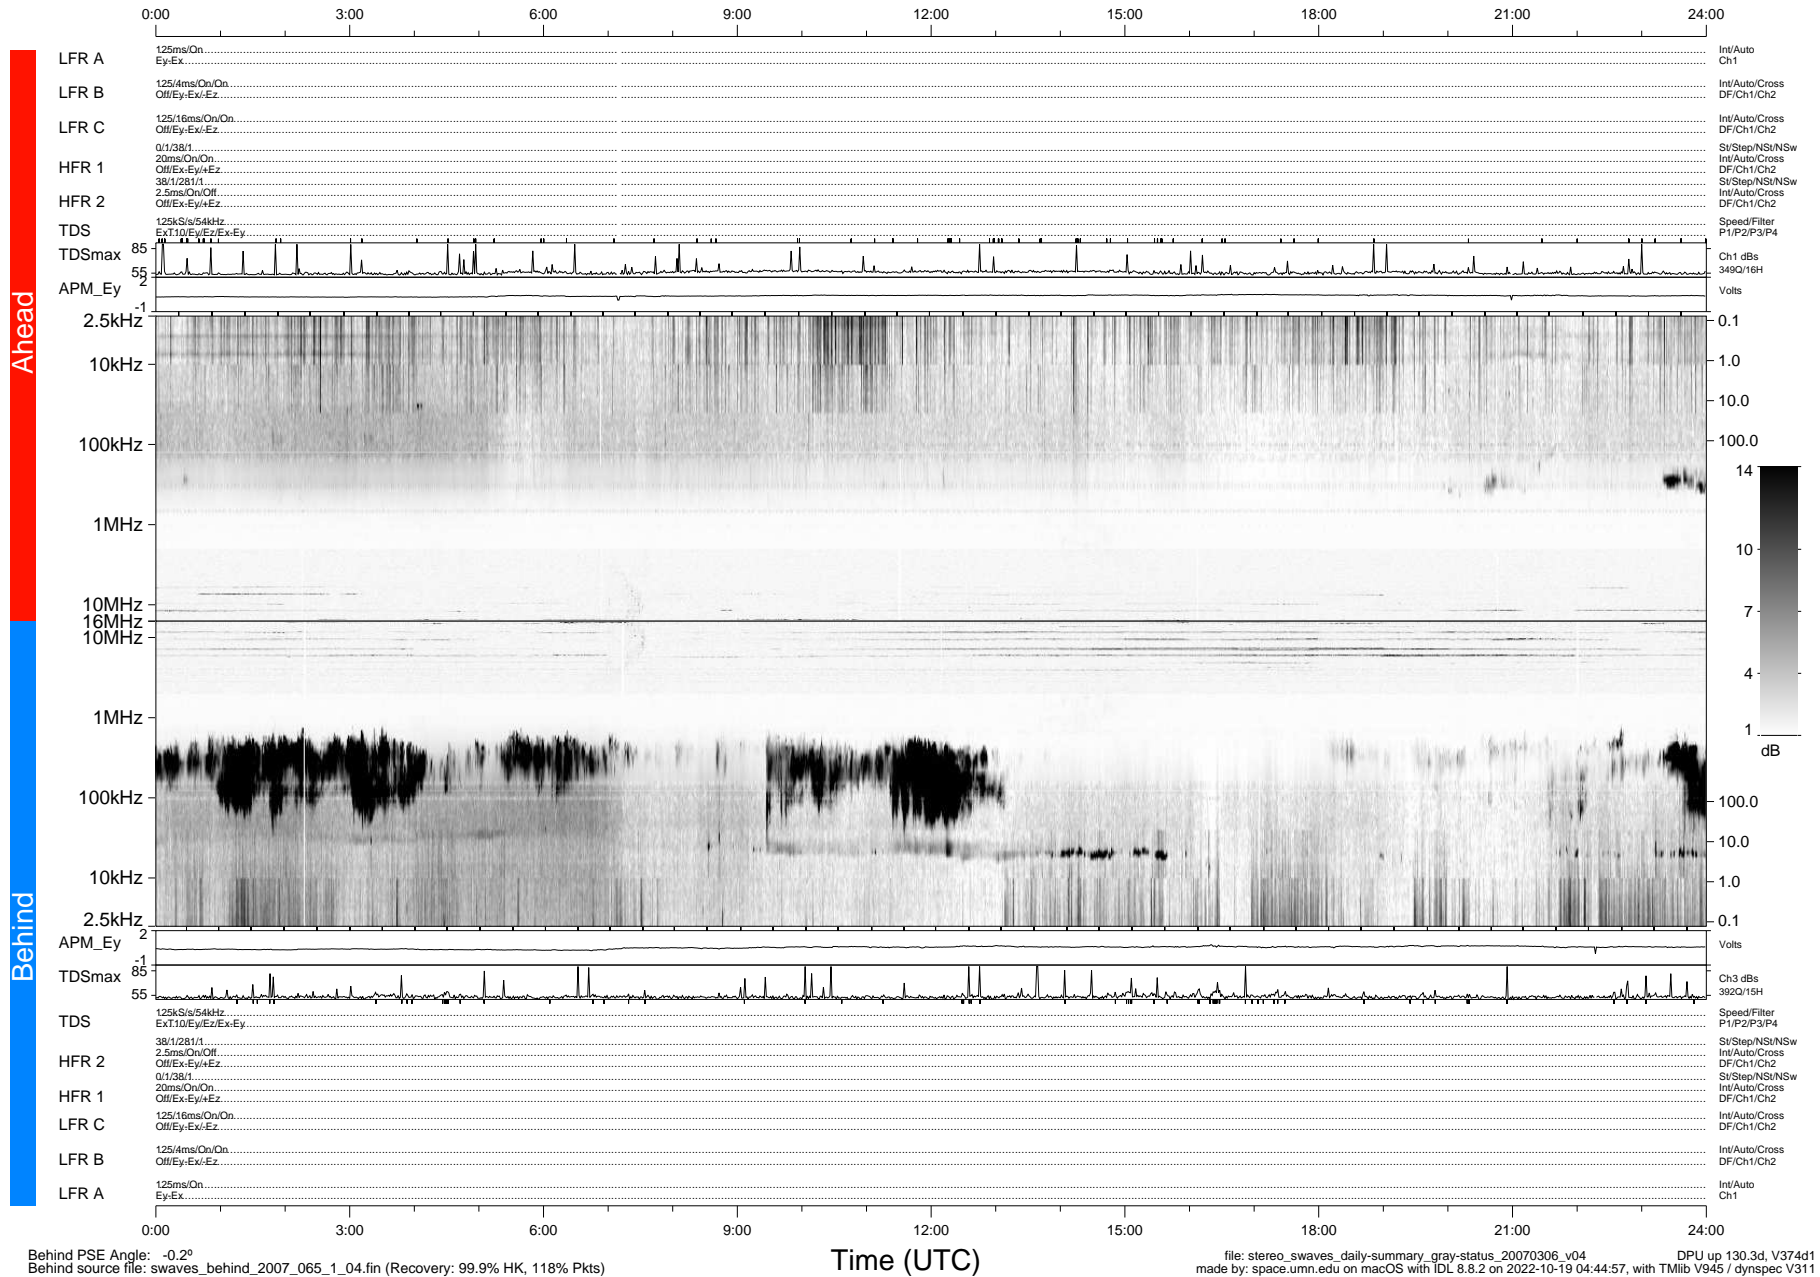

STEREO/WAVES Daily Summary - 06-Mar-2007 (DOY 065)

Ahead source file: swaves_ahead_2007_065_1_06.fin (Recovery: 99.8% HK, 111% Pkts)
Ahead PSE Angle: 1.2°

DPU up 120.2d, V374d1

Behind PSE Angle: -0.2°
Behind source file: swaves_behind_2007_065_1_04.fin (Recovery: 99.9% HK, 118% Pkts)