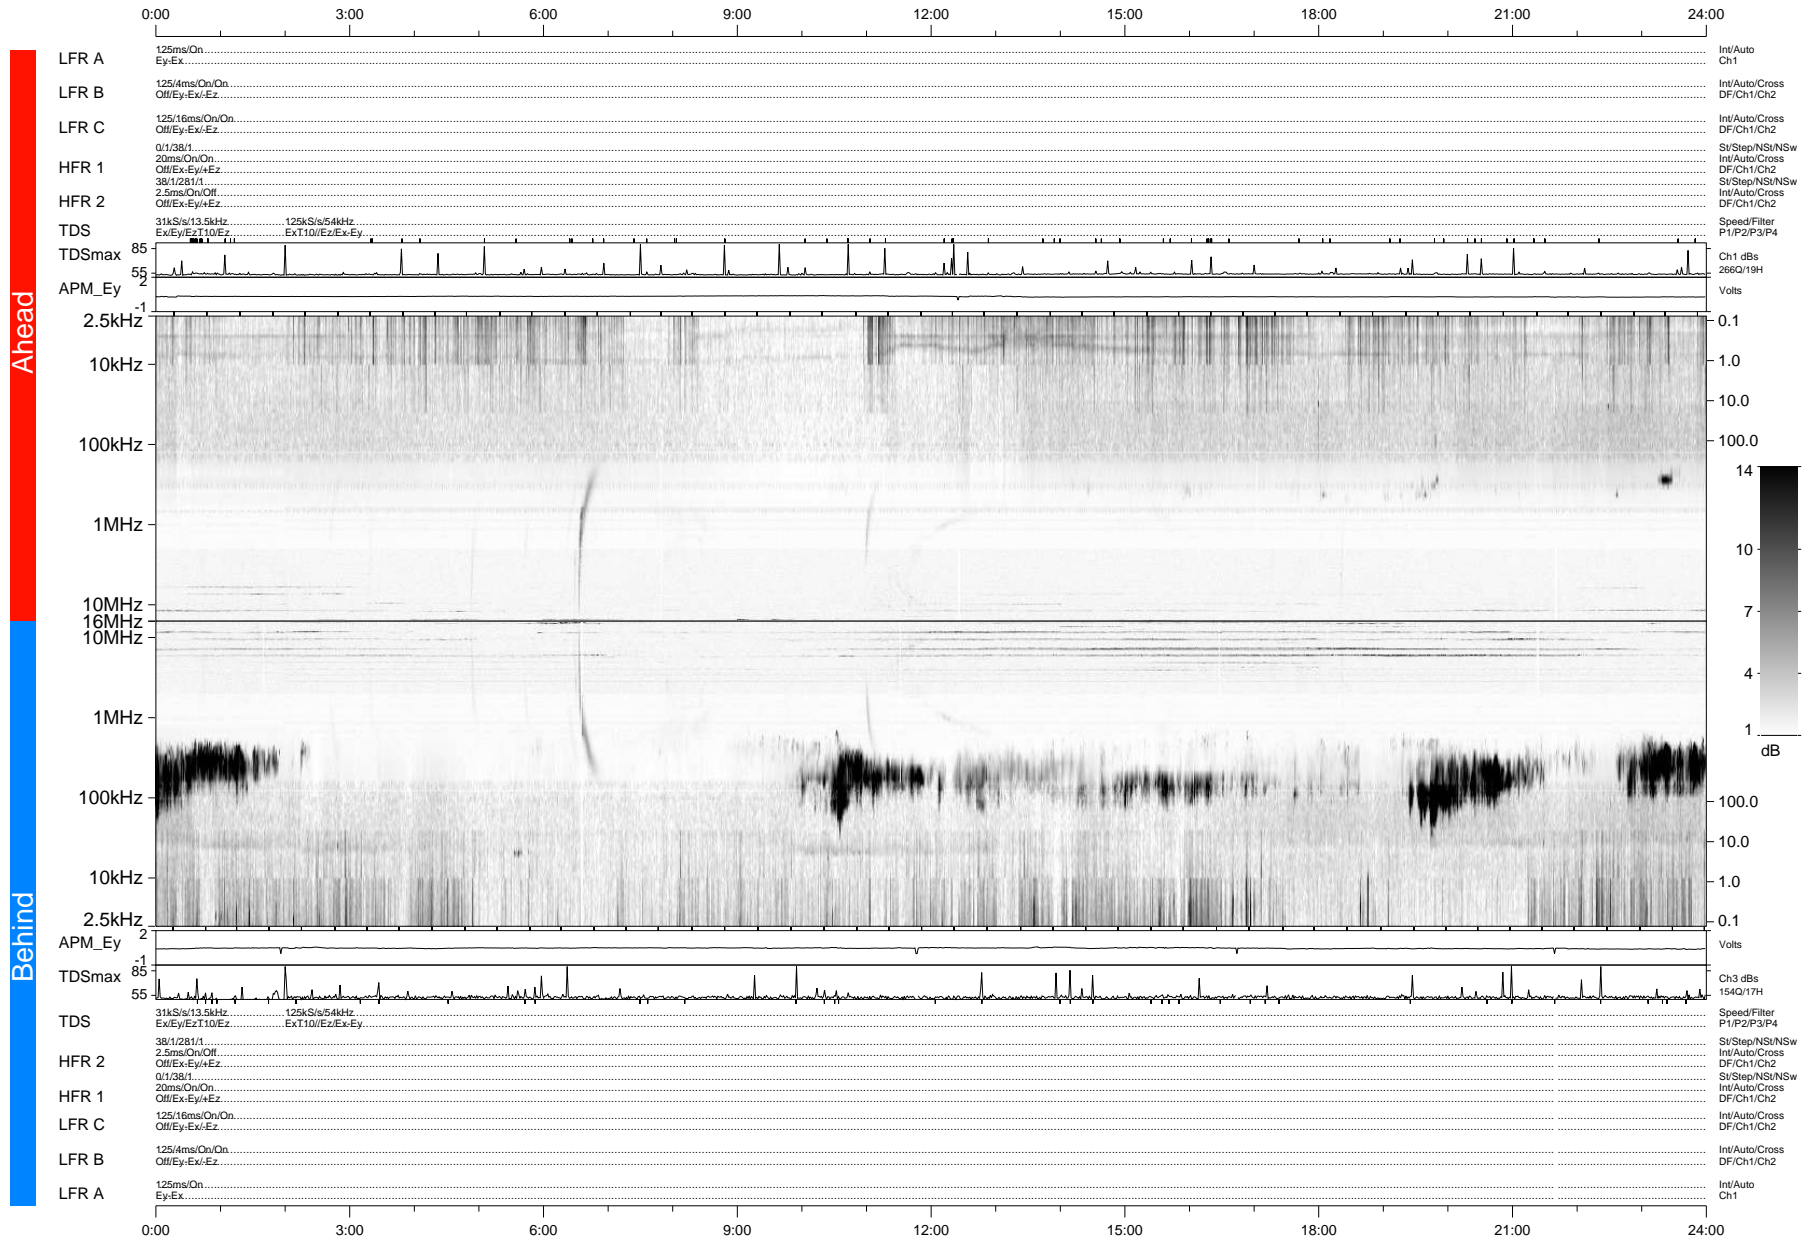

STEREO/WAVES Daily Summary - 05-Mar-2007 (DOY 064)

Ahead source file: swaves_ahead_2007_064_1_06.fin (Recovery: 99.9% HK, 99% Pkts)
 Ahead PSE Angle: 1.2°

DPU up 119.2d, V374d1a7

Behind PSE Angle: -0.2°
 Behind source file: swaves_behind_2007_064_1_04.fin (Recovery: 99.7% HK, 81% Pkts)

Time (UTC)

file: stereo_swaves_daily-summary_gray-status_20070305_v04 DPU up 129.3d, V374d1a7
 made by: space.umn.edu on macOS with IDL 8.8.2 on 2022-10-19 04:41:55, with Tlib V945 / dynspec V311