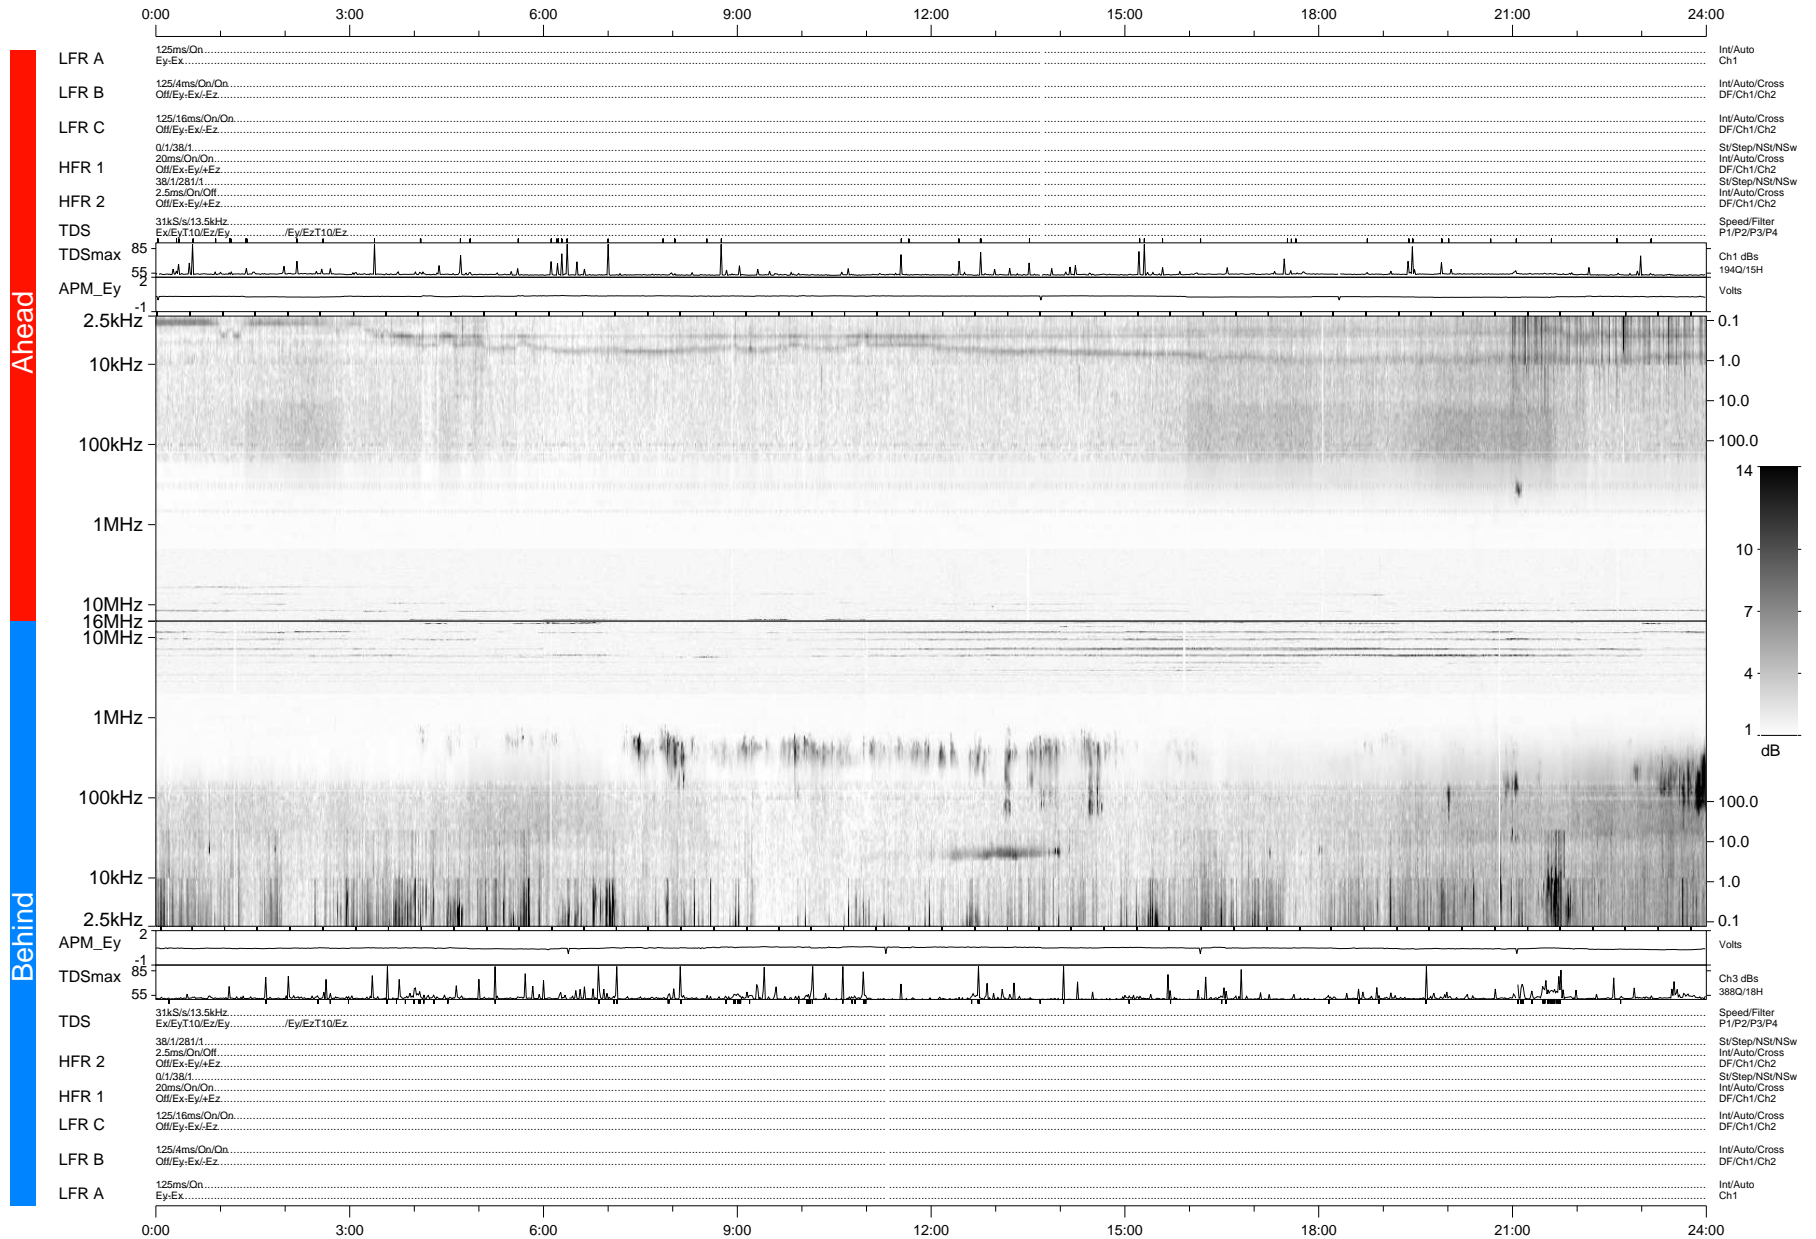

# STEREO/WAVES Daily Summary - 04-Mar-2007 (DOY 063)

Ahead source file: swaves\_ahead\_2007\_063\_1\_07.fin (Recovery: 99.8% HK, 87% Pkts)  
 Ahead PSE Angle: 1.2°

DPU up 118.2d, V374d1a7

Behind PSE Angle: -0.2°  
 Behind source file: swaves\_behind\_2007\_063\_1\_04.fin (Recovery: 99.7% HK, 117% Pkts)

Time (UTC)

file: stereo\_swaves\_daily-summary\_gray-status\_20070304\_v04 DPU up 128.3d, V374d1a7  
 made by: space.umn.edu on macOS with IDL 8.8.2 on 2022-10-19 04:38:57, with TLib V945 / dynspec V311