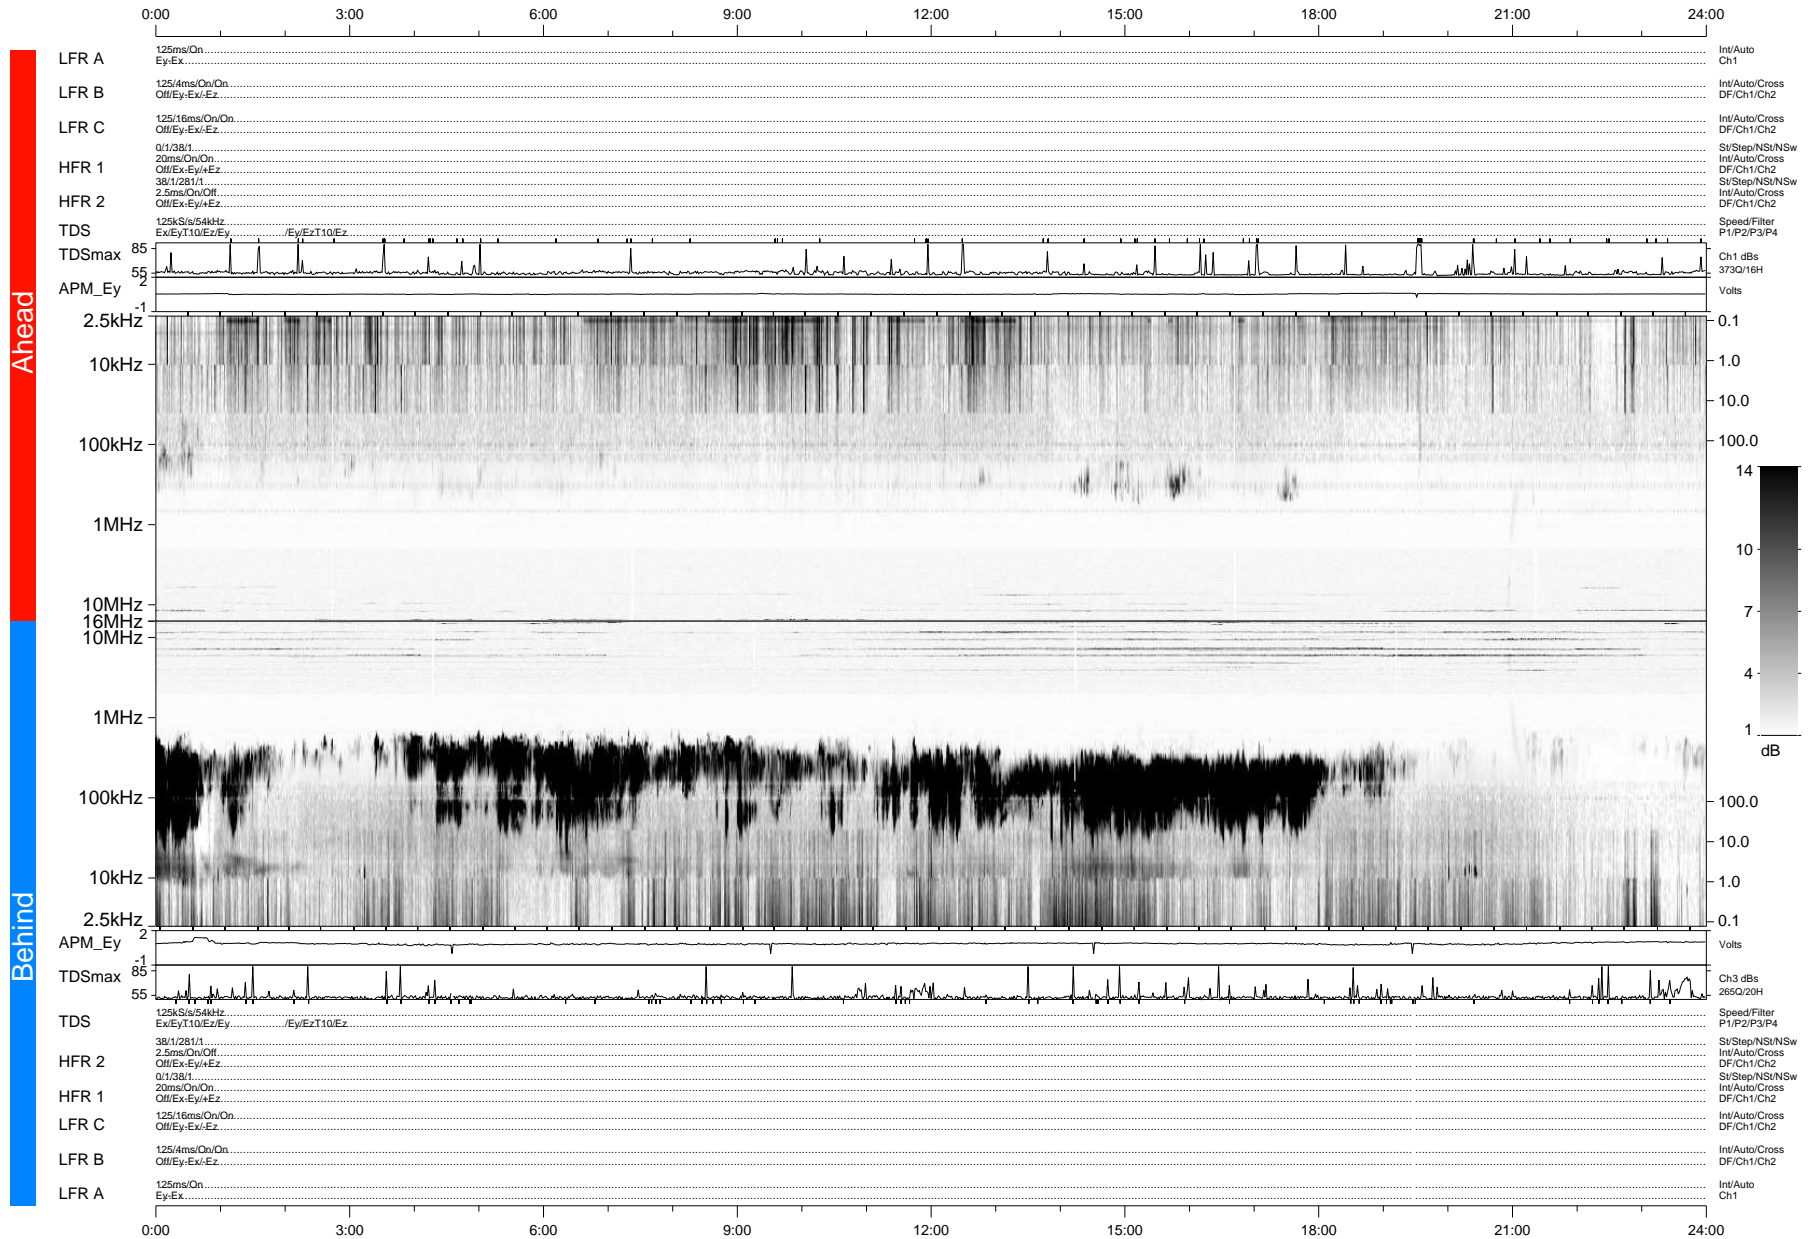

STEREO/WAVES Daily Summary - 01-Mar-2007 (DOY 060)

Ahead source file: swaves_ahead_2007_060_1_06.fin (Recovery: 100.0% HK, 114% Pkts)
Ahead PSE Angle: 1.1°

DPU up 115.2d, V374d1a7

Behind PSE Angle: -0.1°
Behind source file: swaves_behind_2007_060_1_04.fin (Recovery: 99.7% HK, 99% Pkts)

Time (UTC)