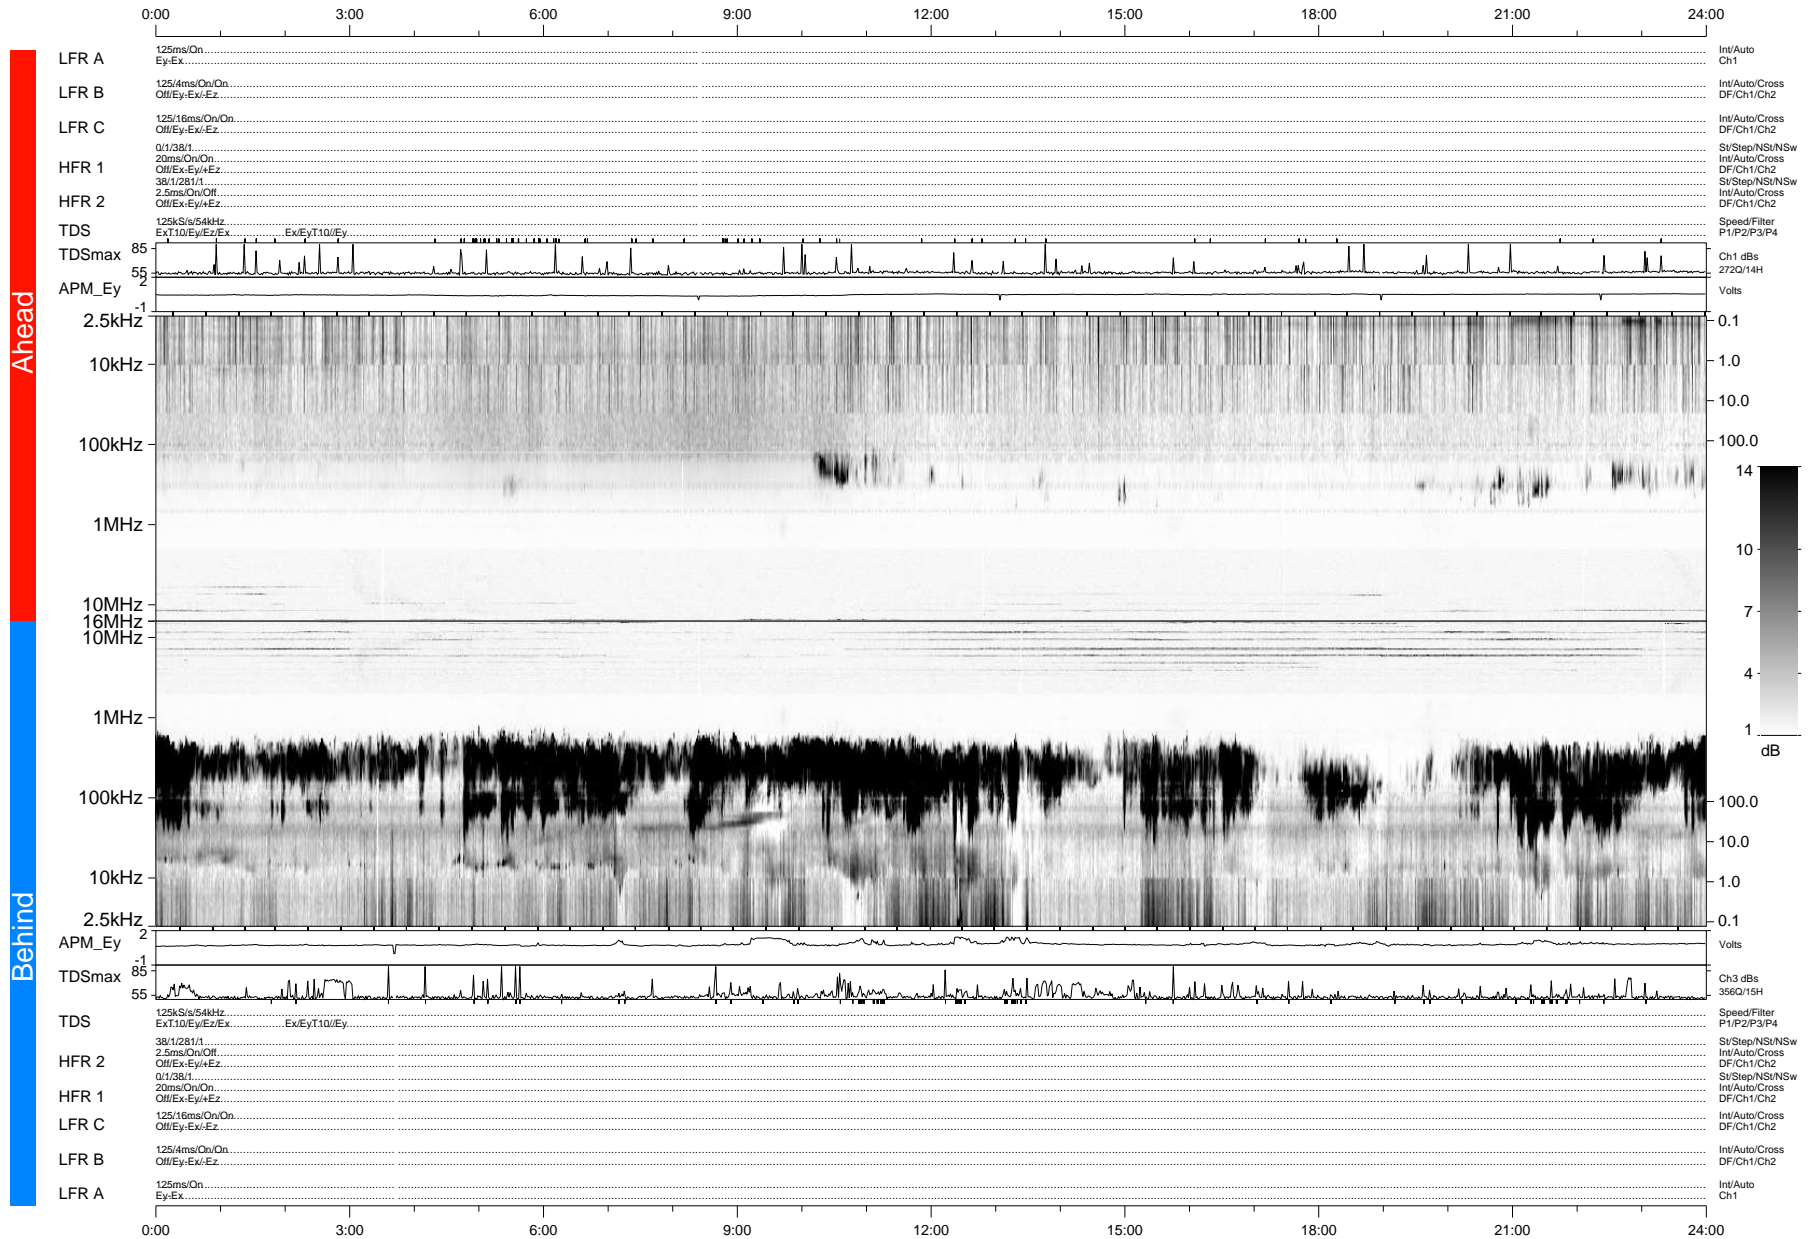

STEREO/WAVES Daily Summary - 28-Feb-2007 (DOY 059)

Ahead source file: swaves_ahead_2007_059_1_05.fin (Recovery: 99.7% HK, 99% Pkts)
Ahead PSE Angle: 1.0°

DPU up 114.2d, V374d1a7

Behind PSE Angle: -0.1°
Behind source file: swaves_behind_2007_059_1_04.fin (Recovery: 99.9% HK, 111% Pkts)

Time (UTC)