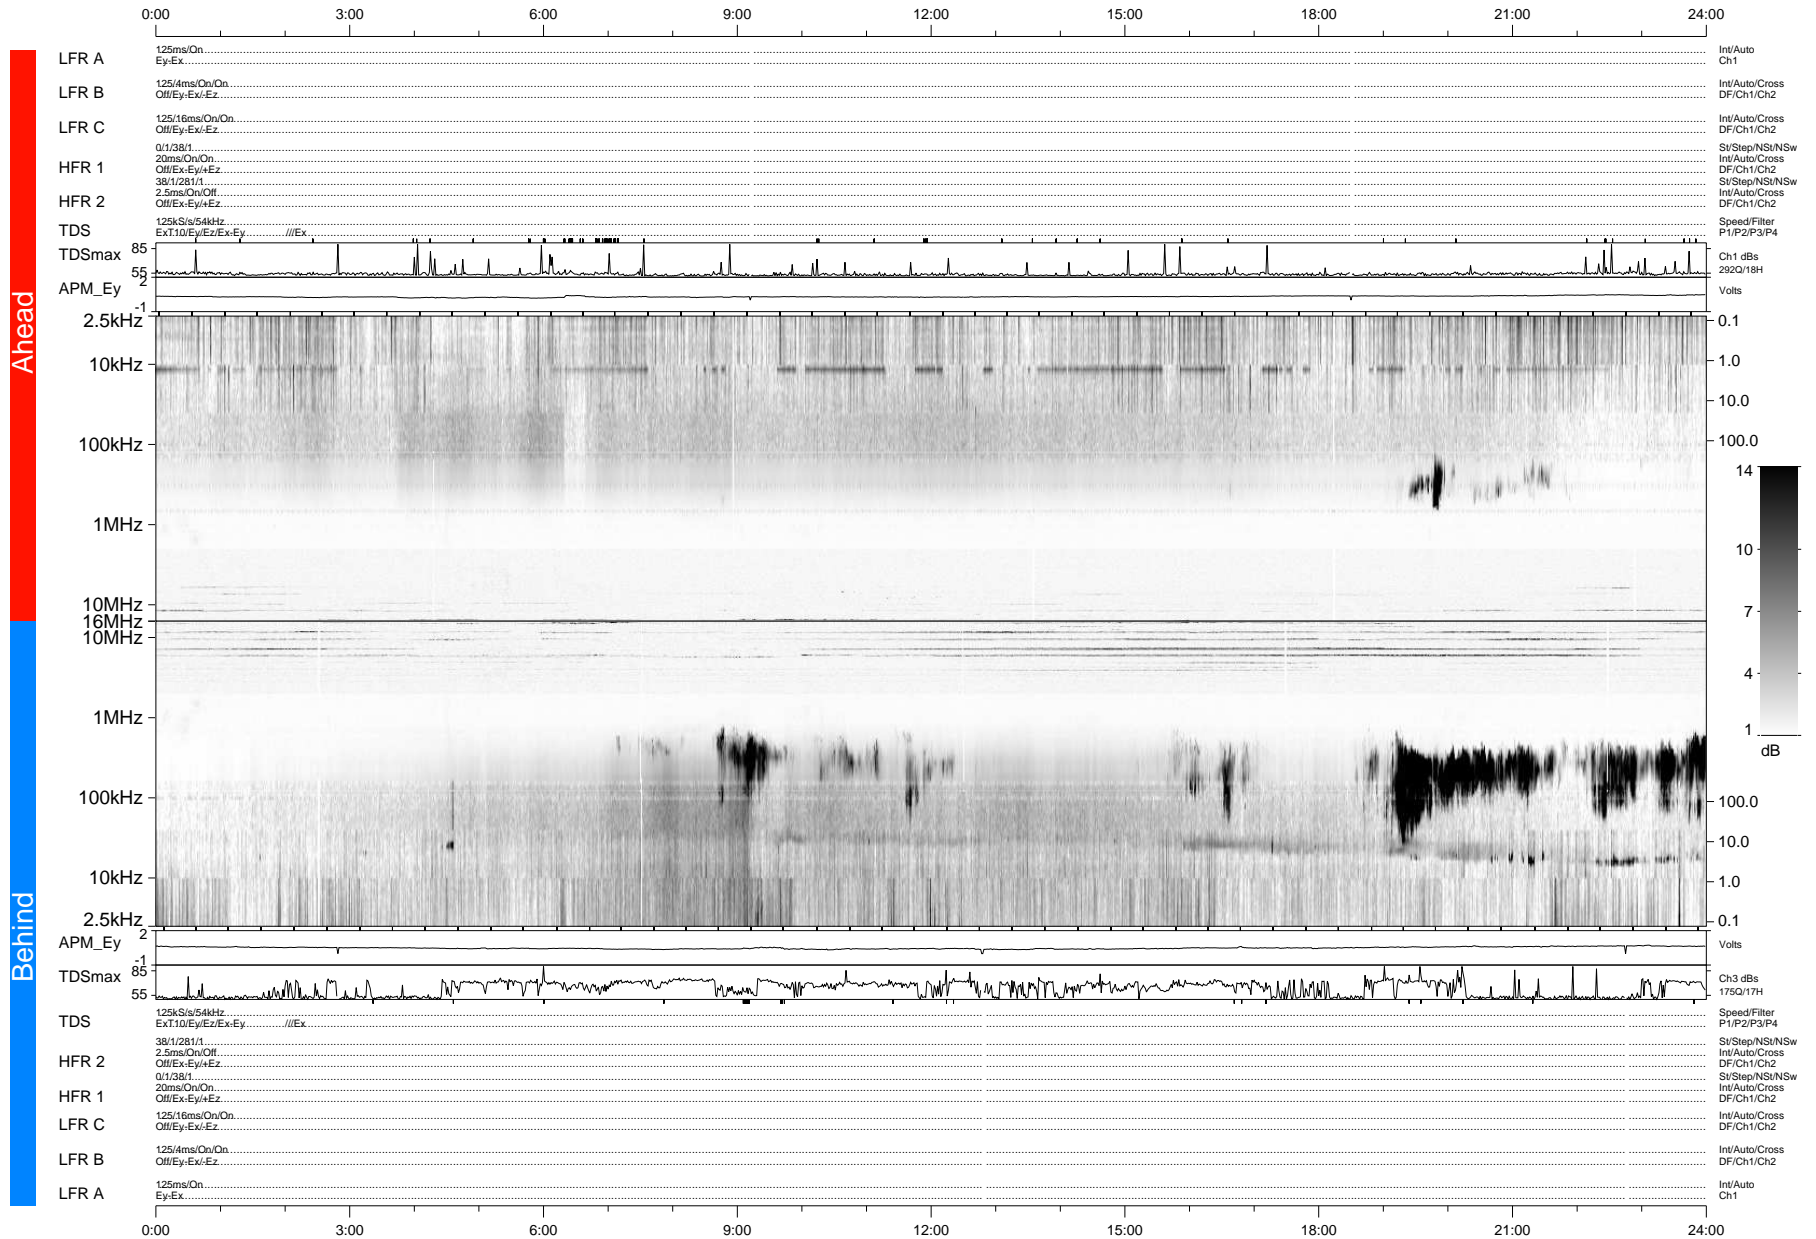

STEREO/WAVES Daily Summary - 27-Feb-2007 (DOY 058)

Ahead source file: swaves_ahead_2007_058_1_04.fin (Recovery: 99.9% HK, 103% Pkts)
 Ahead PSE Angle: 1.0°

DPU up 113.2d, V374d1a7

Behind PSE Angle: -0.1°
 Behind source file: swaves_behind_2007_058_1_04.fin (Recovery: 99.7% HK, 85% Pkts)

Time (UTC)

file: stereo_swaves_daily-summary_gray-status_20070227_v04 DPU up 123.3d, V374d1a7
 made by: space.umn.edu on macOS with IDL 8.8.2 on 2022-10-19 04:24:00, with Tlib V945 / dynspec V311