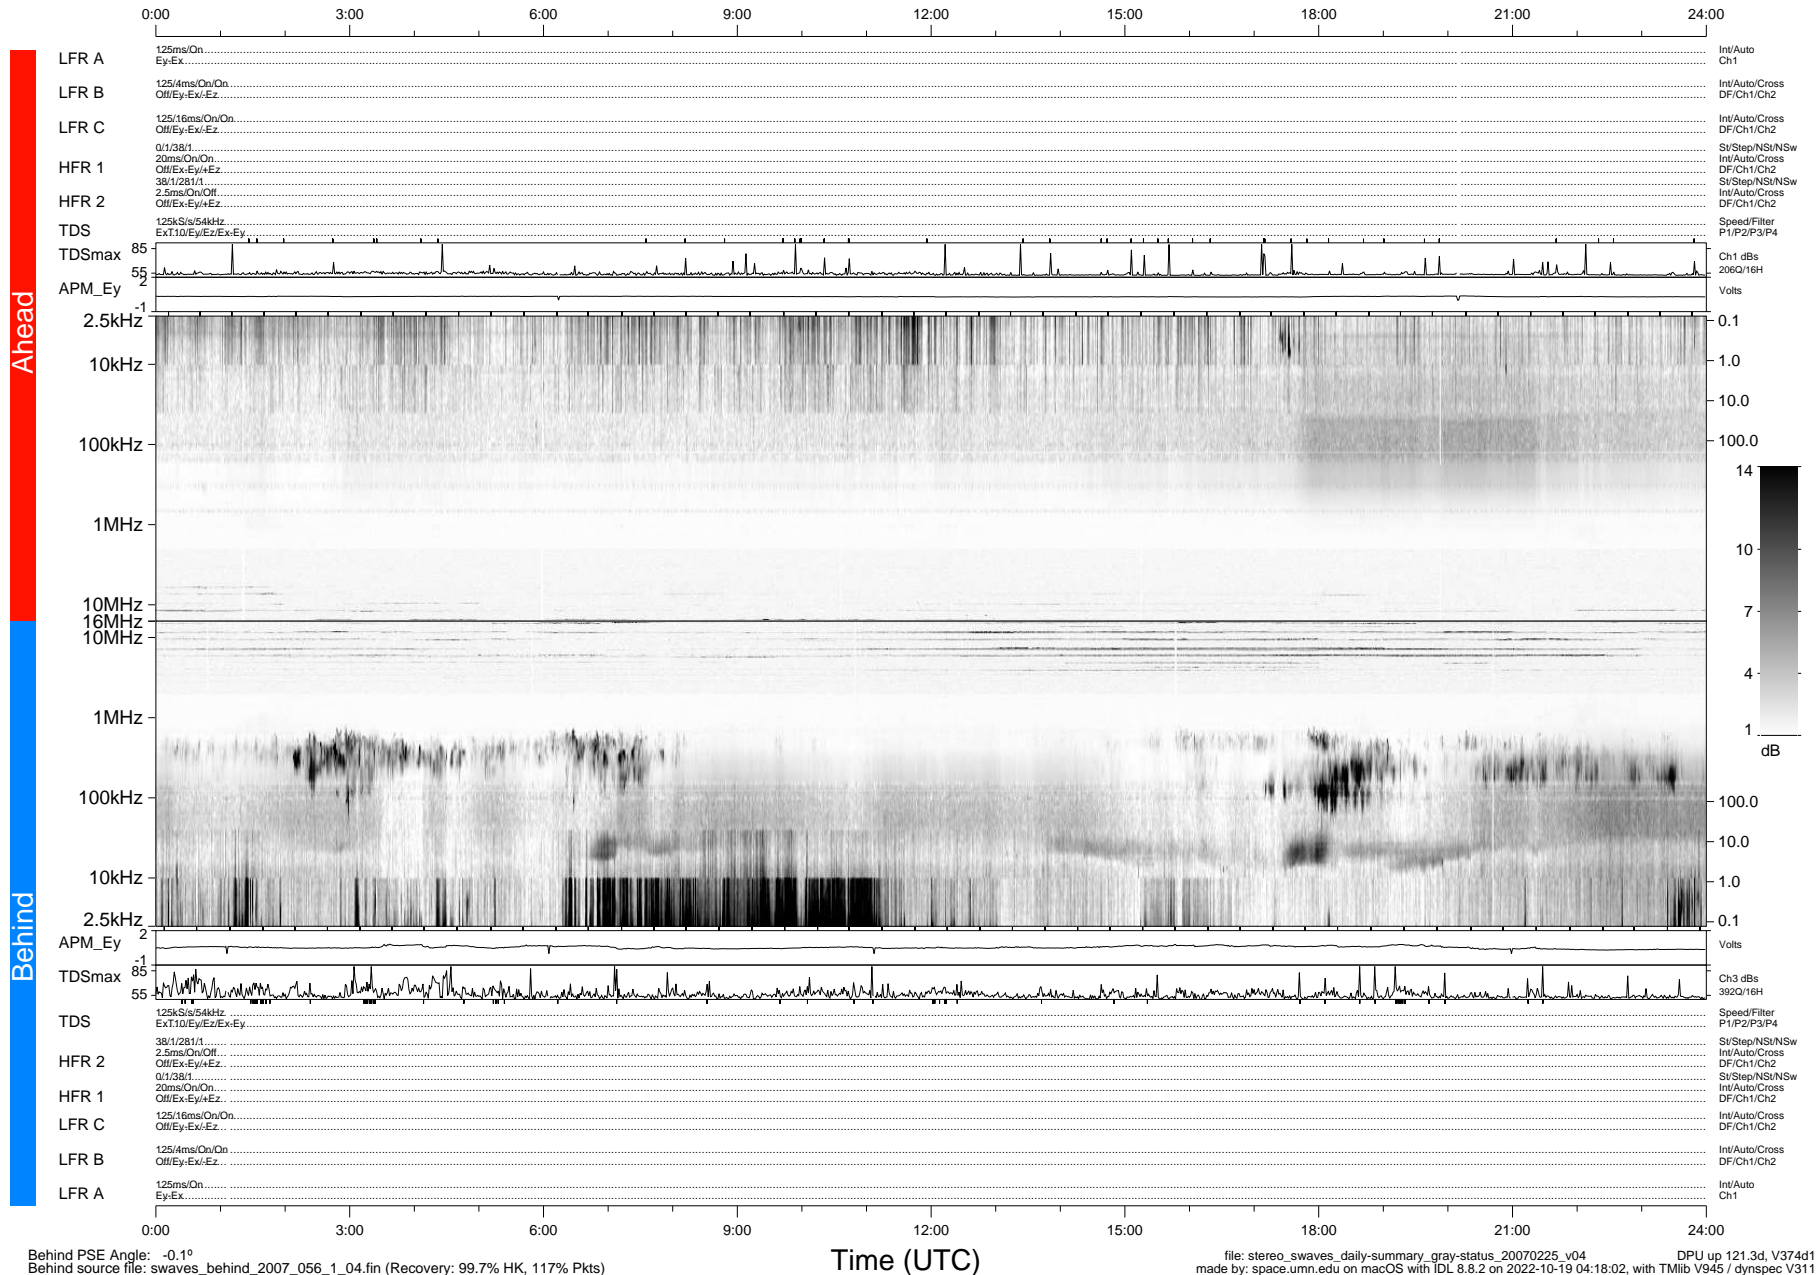

STEREO/WAVES Daily Summary - 25-Feb-2007 (DOY 056)

Ahead source file: swaves_ahead_2007_056_1_04.fin (Recovery: 99.8% HK, 89% Pkts)
 Ahead PSE Angle: 0.9°

DPU up 111.2d, V374d1

Behind PSE Angle: -0.1°
 Behind source file: swaves_behind_2007_056_1_04.fin (Recovery: 99.7% HK, 117% Pkts)

Time (UTC)

file: stereo_swaves_daily-summary_gray-status_20070225_v04 DPU up 121.3d, V374d1
 made by: space.umn.edu on macOS with IDL 8.8.2 on 2022-10-19 04:18:02, with TLib V945 / dynspec V311