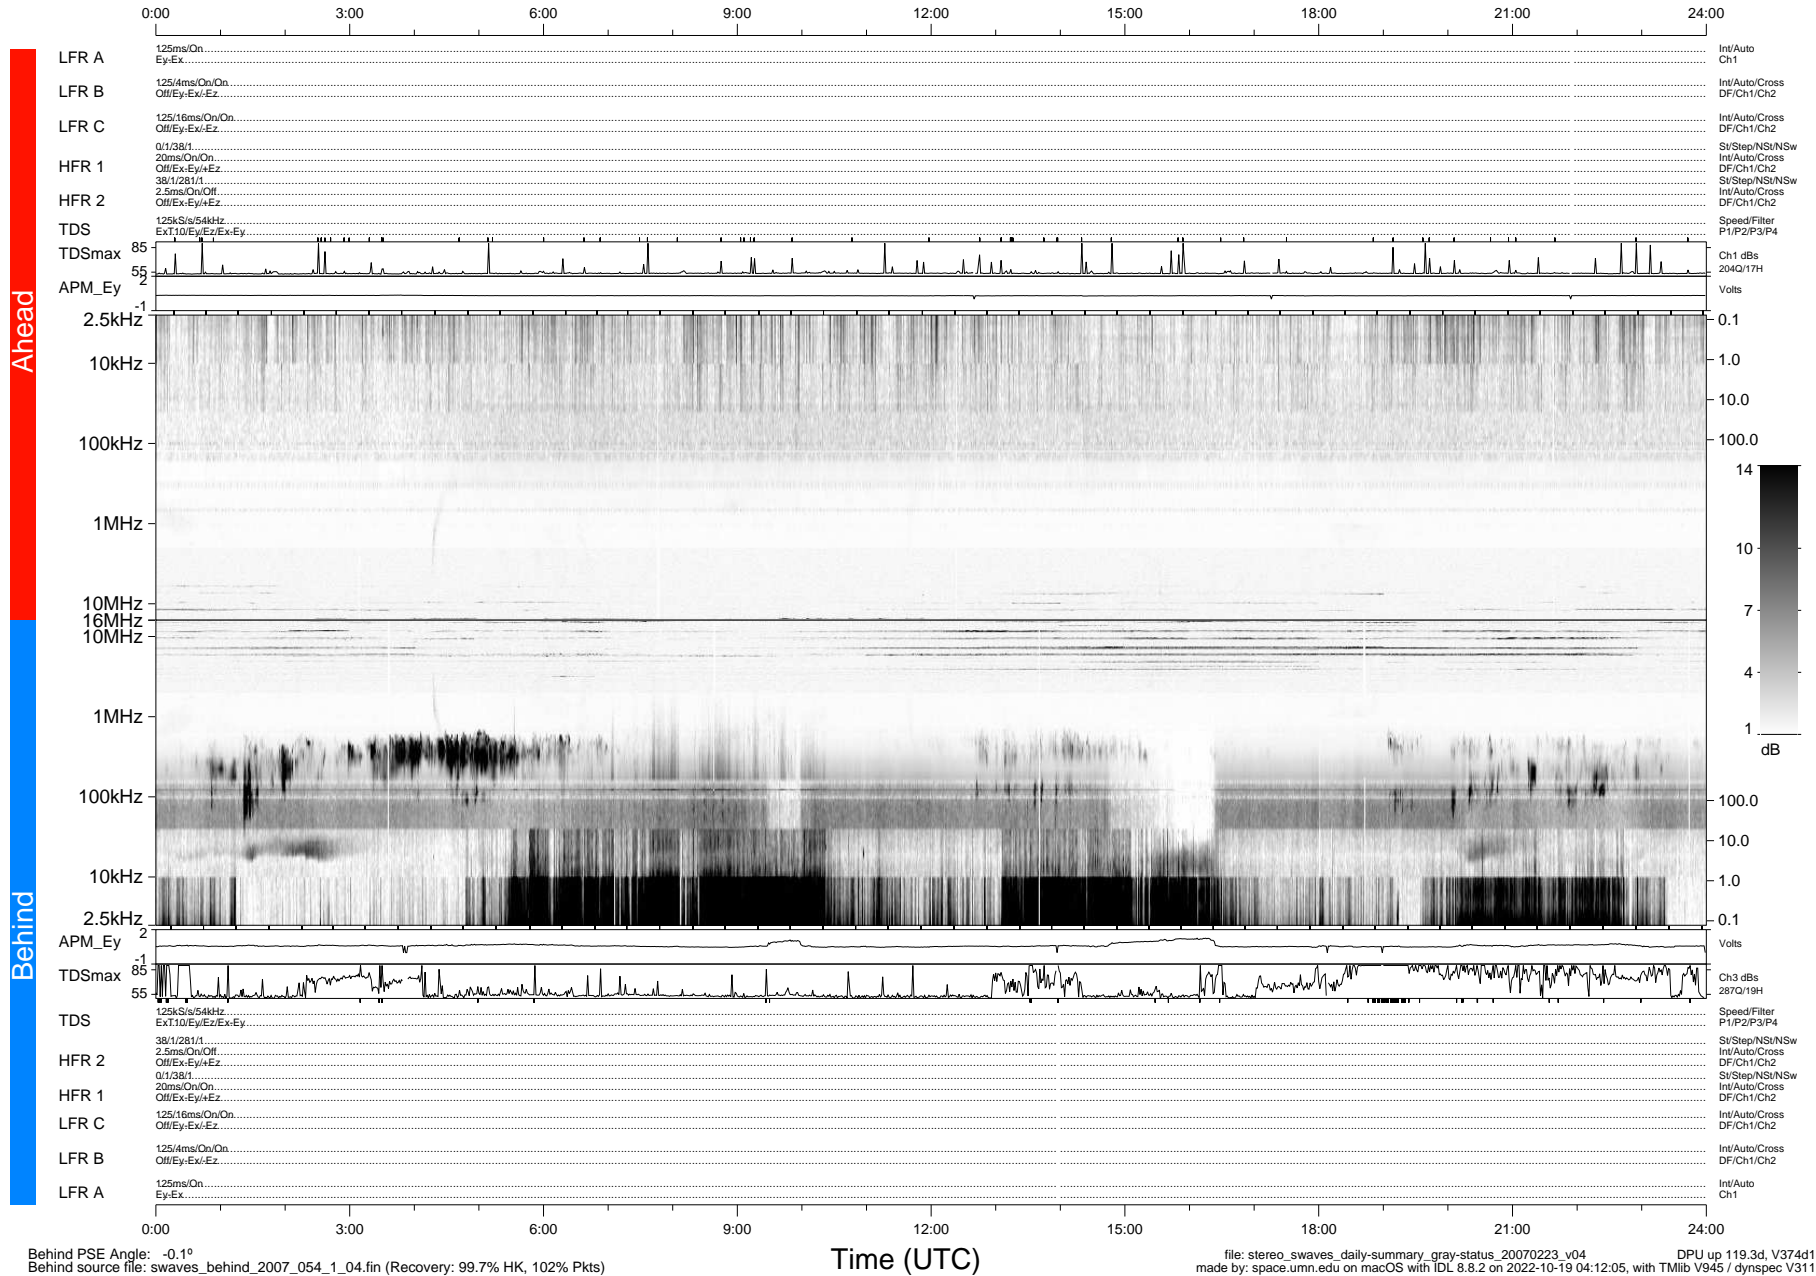

STEREO/WAVES Daily Summary - 23-Feb-2007 (DOY 054)

Ahead source file: swaves_ahead_2007_054_1_04.fin (Recovery: 99.8% HK, 89% Pkts)
Ahead PSE Angle: 0.9°

DPU up 109.2d, V374d1

Behind PSE Angle: -0.1°
Behind source file: swaves_behind_2007_054_1_04.fin (Recovery: 99.7% HK, 102% Pkts)

Time (UTC)